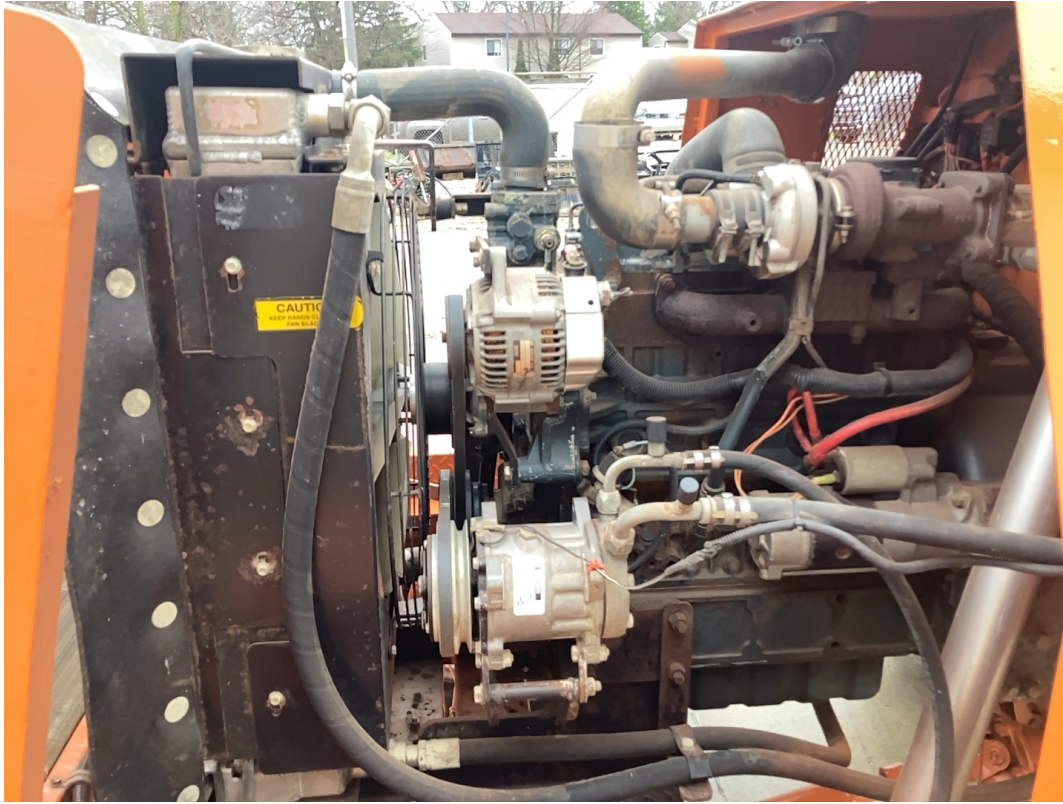

Aspen Field Services

Engine Compartment / 03-26-2024