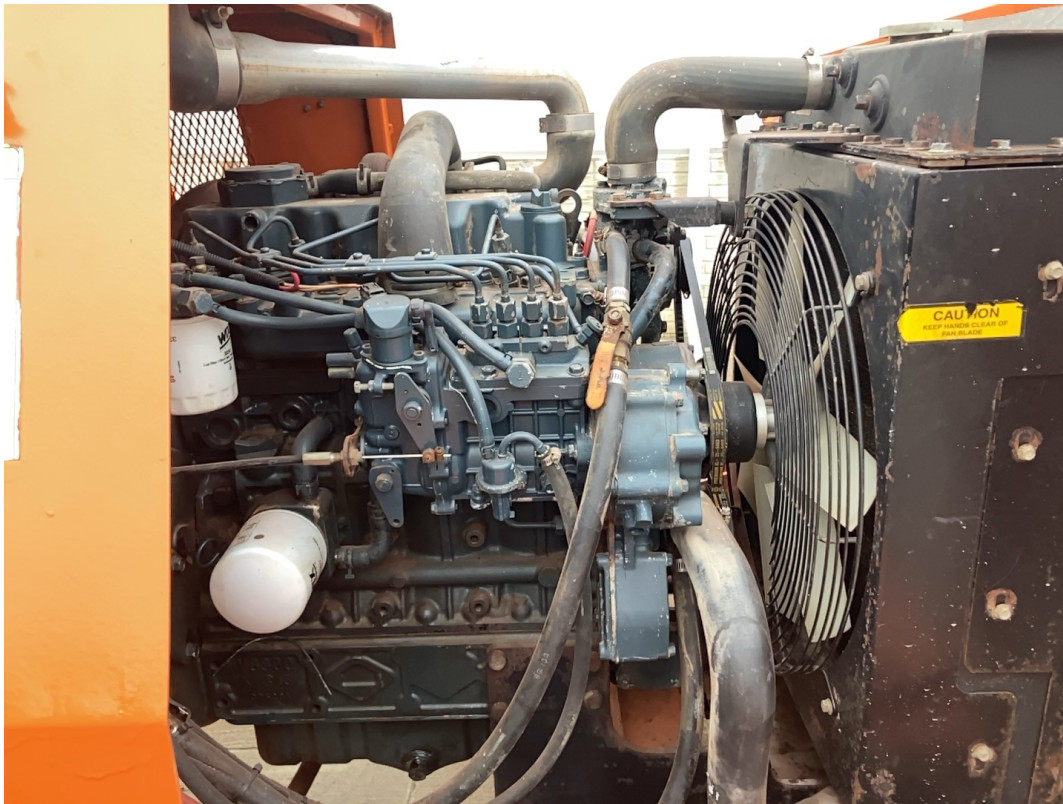

Engine Compartment / 03-26-2024