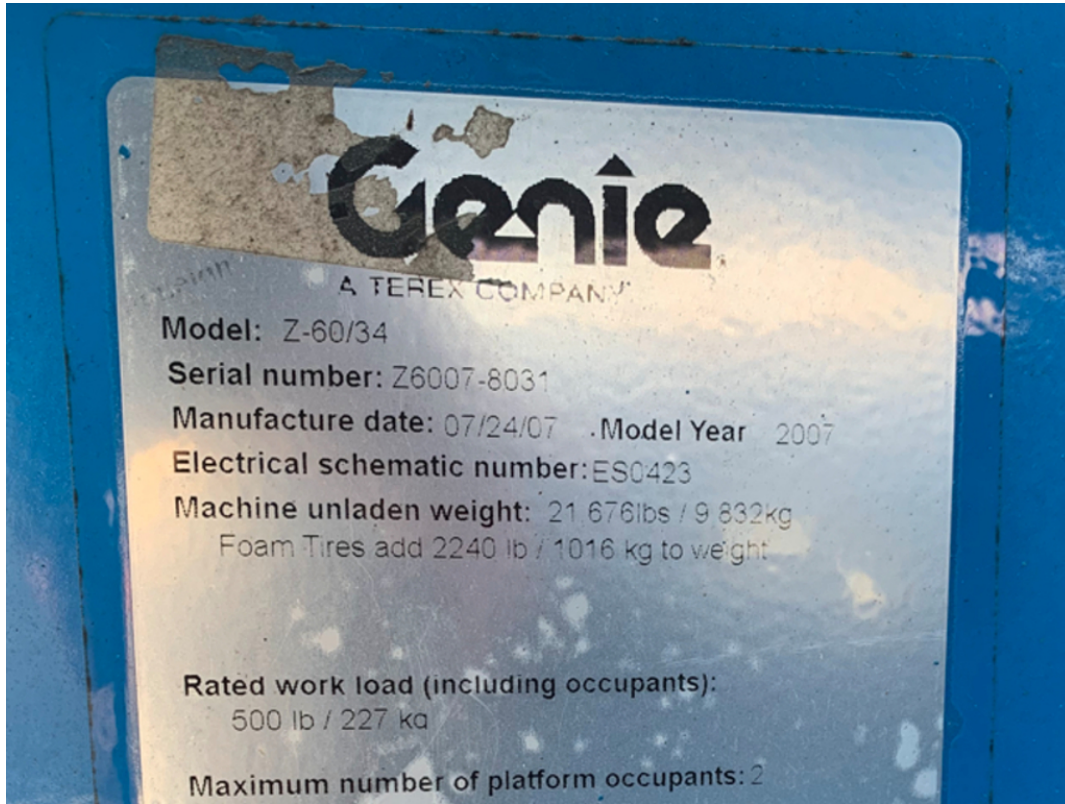

Aspen Field Services

Serial Number: Z6007-8031 / 03-28-2024