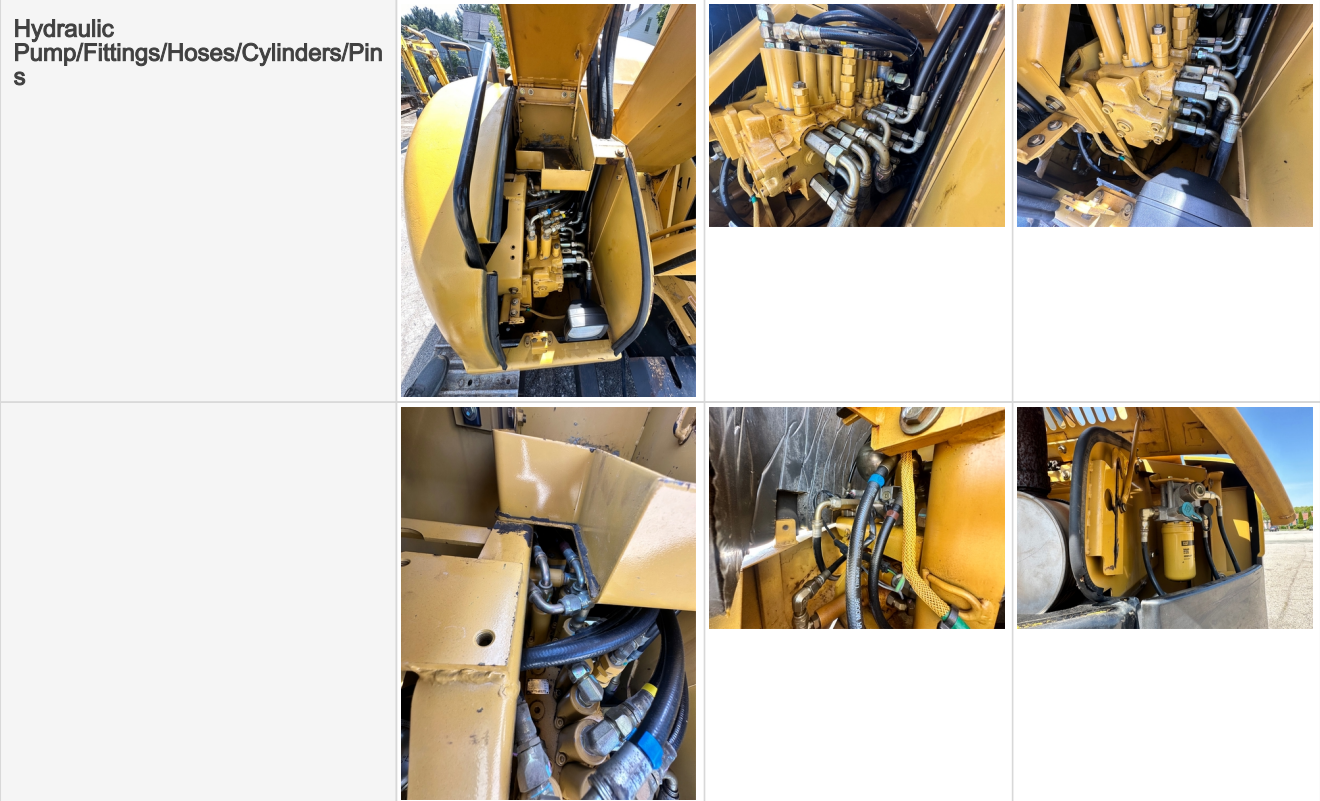

Seller Onboarded Machine

Hour Meter Photo	
	05-21-2024 02:49 PM

Dimensions

Overall Length (ft and inches)	19.18ft
Overall Width (ft and inches)	7.58ft
Overall Height (ft and inches)	8.58ft
Operational Weight (lbs)	17730

360 Walkaround Photos

Exterior Walkaround Photos			
			

General Appearance

Seller Onboarded Machine

Close-Up Exterior Photos

Control Station

Control Station

Engine

Seller Onboarded Machine

<p>Engine Data Plate</p>			
<p>Engine Compartment</p>			
			
			
<p>Engine Type (Make, Model, Cylinders, Hp)</p>	<p>Misubishi, 4M40-EA, 4 cylinder, 55hp</p>		

Drivetrain Components

Seller Onboarded Machine

Hydraulics

Chassis

Seller Onboarded Machine

Chassis Photos			
			

Underbody Inspection Points

Underbody Photos			
------------------	--	---	--

Attachments