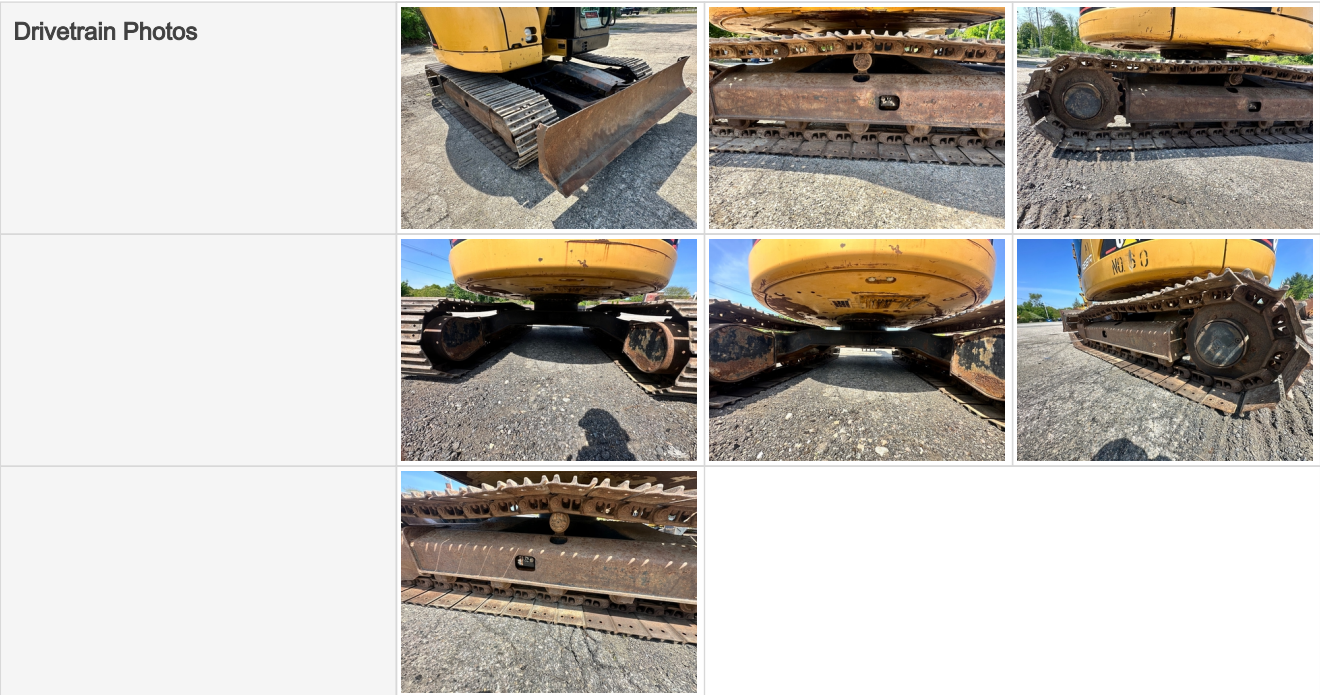

Seller Onboarded Machine