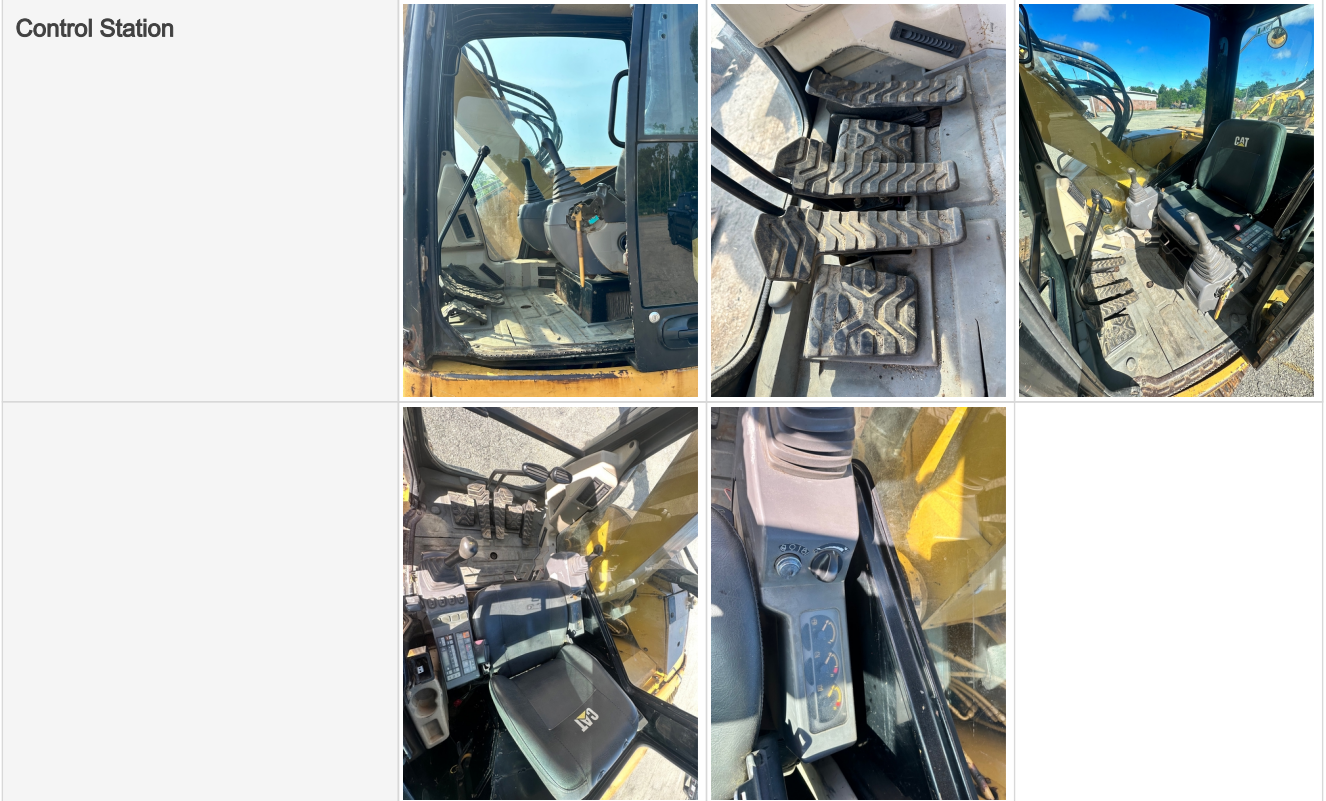

Travel System	Track Undercarriage
Fuel Type	Diesel
Control Station Type	Enclosed Cab (EROPS)

Seller Onboarded Machine v2.0

Operator Controls	Pilot Controls
Seat Type	Fixed
A/C	N/A
Heat	Yes
Radio	N/A
Reverse Camera	N/A
All of the above are fully functional	N/A

360 Walkaround Photos

Seller Onboarded Machine v2.0

Exterior Walkaround Photos

General Appearance

Close-Up Exterior Photos

Seller Onboarded Machine v2.0

Control Station

Control Station Overall Comments	A/c needs work.
----------------------------------	-----------------

Engine

Seller Onboarded Machine v2.0

Engine Data Plate

Engine Compartment

Seller Onboarded Machine v2.0

			
Engine Type (Make, Model, Cylinders, Hp)	Mitsubishi, 4M40-EA, 4 cylinder, 55hp		
Engine Overall Comments	Engine turns on immediately, no weird noise, no white smoke, no leak.		

Drivetrain Components

Drivetrain Photos			
			
			
Drivetrain Comments	Clean, no apparent issue		

Underbody Inspection Points

Underbody Photos		
-------------------------	---	--

Hydraulics

Seller Onboarded Machine v2.0