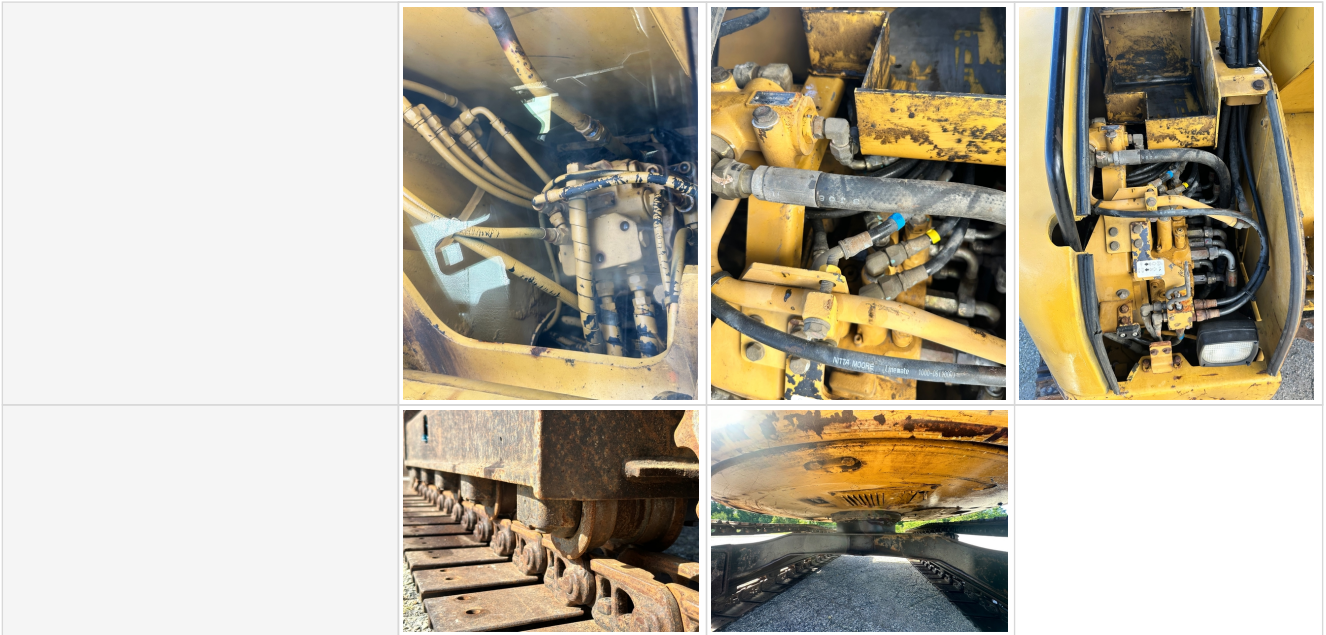

Seller Onboarded Machine v2.0

Dimensions

Overall Length (ft and inches)	19ft 2in
Overall Width (ft and inches)	7ft 7in
Overall Height (ft and inches)	8ft 7in
Operational Weight (lbs)	17100

Off Highway Equipment

360 Walkaround Photos

Seller Onboarded Machine v2.0

Exterior Walkaround Photos

General Appearance

Close-Up Exterior Photos

Seller Onboarded Machine v2.0

Control Station

Control Station Overall Comments	A/c needs work.
----------------------------------	-----------------

Engine

Seller Onboarded Machine v2.0

Engine Data Plate

Engine Compartment

Seller Onboarded Machine v2.0

			
Engine Type (Make, Model, Cylinders, Hp)	Mitsubishi, 4M40-EA, 4 cylinder, 55hp		
Engine Overall Comments	Engine turns on immediately, no weird noise, no white smoke, no leak.		

Drivetrain Components

Drivetrain Photos			
			
			
Drivetrain Comments	Clean, no apparent issue		

Underbody Inspection Points

Underbody Photos		
-------------------------	---	--

Hydraulics

Seller Onboarded Machine v2.0