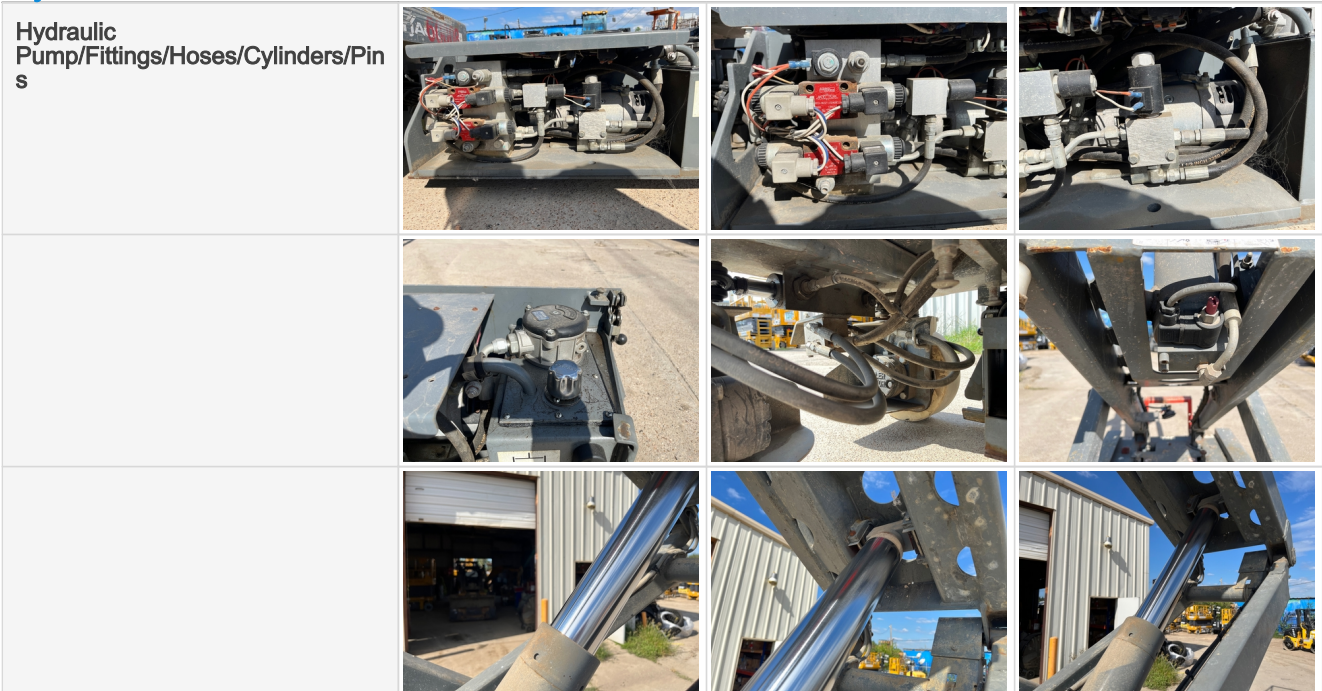

Boom & Bucket Machine Onboarding

Hour Meter or Odometer Photo	
	09-09-2024 05:25 PM

Dimensions

Overall Length (ft and inches)	5'11"
Overall Width (ft and inches)	2'7.5"
Overall Height (ft and inches)	6' 6.5"
Operational Weight (lbs)	2580 machine weight

Lifts

Max Lift Height	19ft
Max Lift Capacity	550lbs

Boom & Bucket Machine Onboarding

Jib	N/A
Outriggers/Stabilizers	No
Hydraulic Leveling	No
Electrical Power to Platform (P2P)	Yes

360 Walkaround Photos

General Appearance

Boom & Bucket Machine Onboarding

Control Station

Engine

Boom & Bucket Machine Onboarding

Drivetrain Components

Hydraulics

Boom & Bucket Machine Onboarding

Chassis