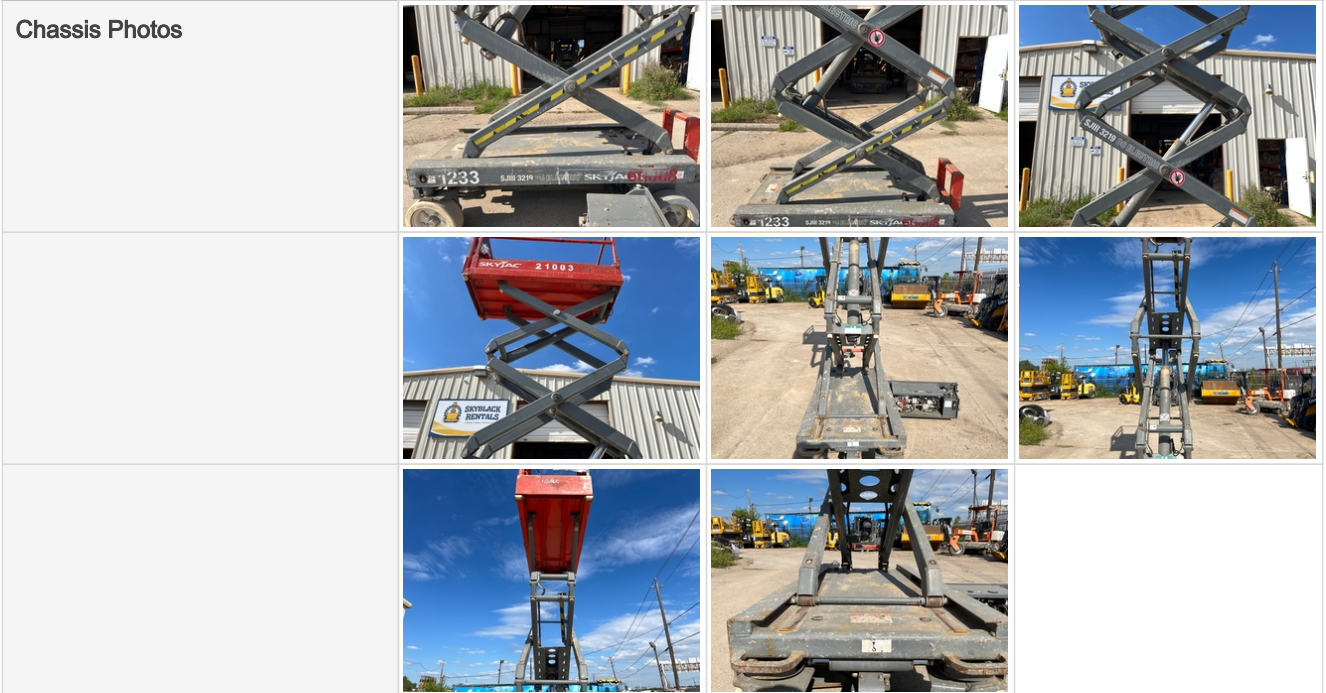

Boom & Bucket Machine Onboarding

Hour Meter or Odometer Photo	
	09-09-2024 05:25 PM

Dimensions

Overall Length (ft and inches)	5'11"
Overall Width (ft and inches)	2'7.5"
Overall Height (ft and inches)	6' 6.5"
Operational Weight (lbs)	2580 machine weight

Lifts

Max Lift Height	19ft
Max Lift Capacity	550lbs

Boom & Bucket Machine Onboarding

Jib	N/A
Outriggers/Stabilizers	No
Hydraulic Leveling	No
Electrical Power to Platform (P2P)	Yes

360 Walkaround Photos

General Appearance

Boom & Bucket Machine Onboarding

Control Station

Engine

Boom & Bucket Machine Onboarding

Drivetrain Components

Hydraulics

Boom & Bucket Machine Onboarding

Chassis