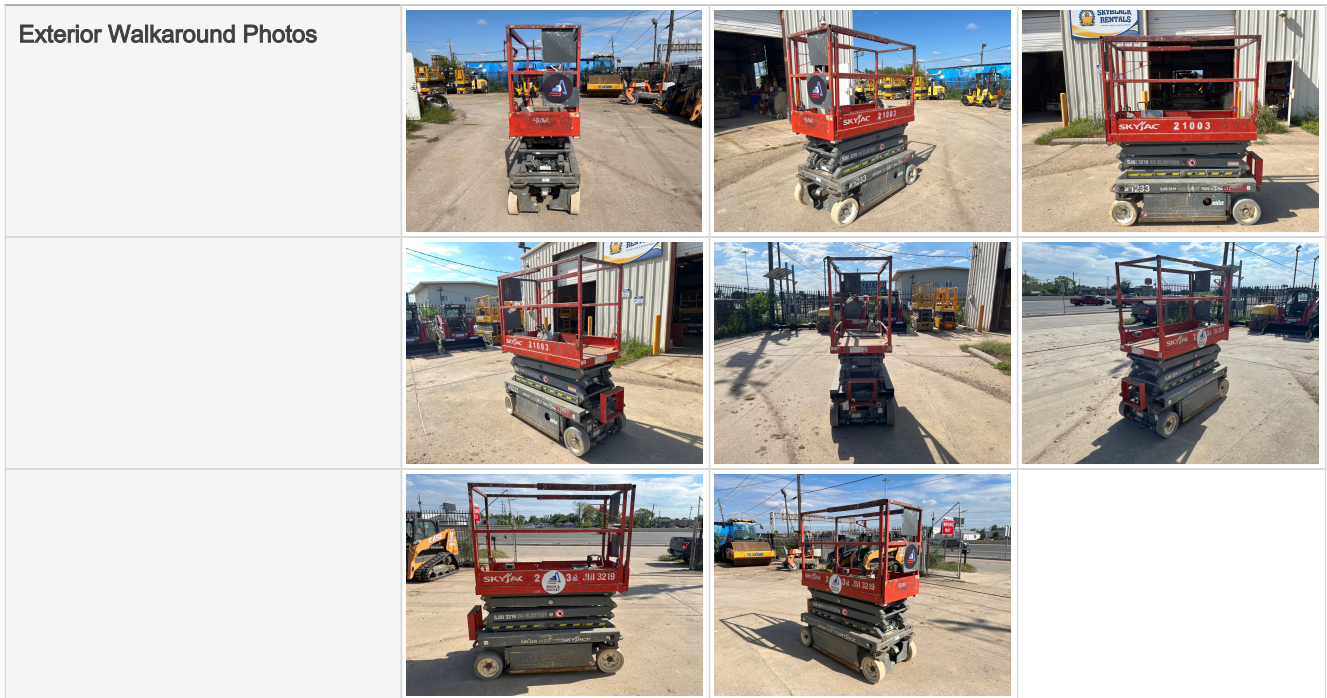

Boom & Bucket Machine Onboarding

General Info

B&B Stock Number	A9797135
Category	Lifts
Year	2013
Make	Skyjack
Model	SJ III - 3219
Fleet ID	21003
Serial Number / VIN	22056232
Serial Number Plate / VIN Sticker	
	09-09-2024 05:02 PM
Hour Meter or Odometer Reading	1933

Boom & Bucket Machine Onboarding

Hour Meter or Odometer Photo	
	09-09-2024 05:25 PM

Dimensions

Overall Length (ft and inches)	5'11"
Overall Width (ft and inches)	2'7.5"
Overall Height (ft and inches)	6' 6.5"
Operational Weight (lbs)	2580 machine weight

Off Highway Equipment

Travel System	Wheels & Tires
Drive Type	4X2
Fuel Type	Electric
Control Station Type	Platform
Seat Type	N/A
A/C	No
Heat	No
Radio	No
Reverse Camera	No
All of the above are fully functional	N/A

Lifts

Max Lift Height	19ft
Max Lift Capacity	550lbs

Boom & Bucket Machine Onboarding

Jib	N/A
Outriggers/Stabilizers	No
Hydraulic Leveling	No
Electrical Power to Platform (P2P)	Yes

360 Walkaround Photos

General Appearance