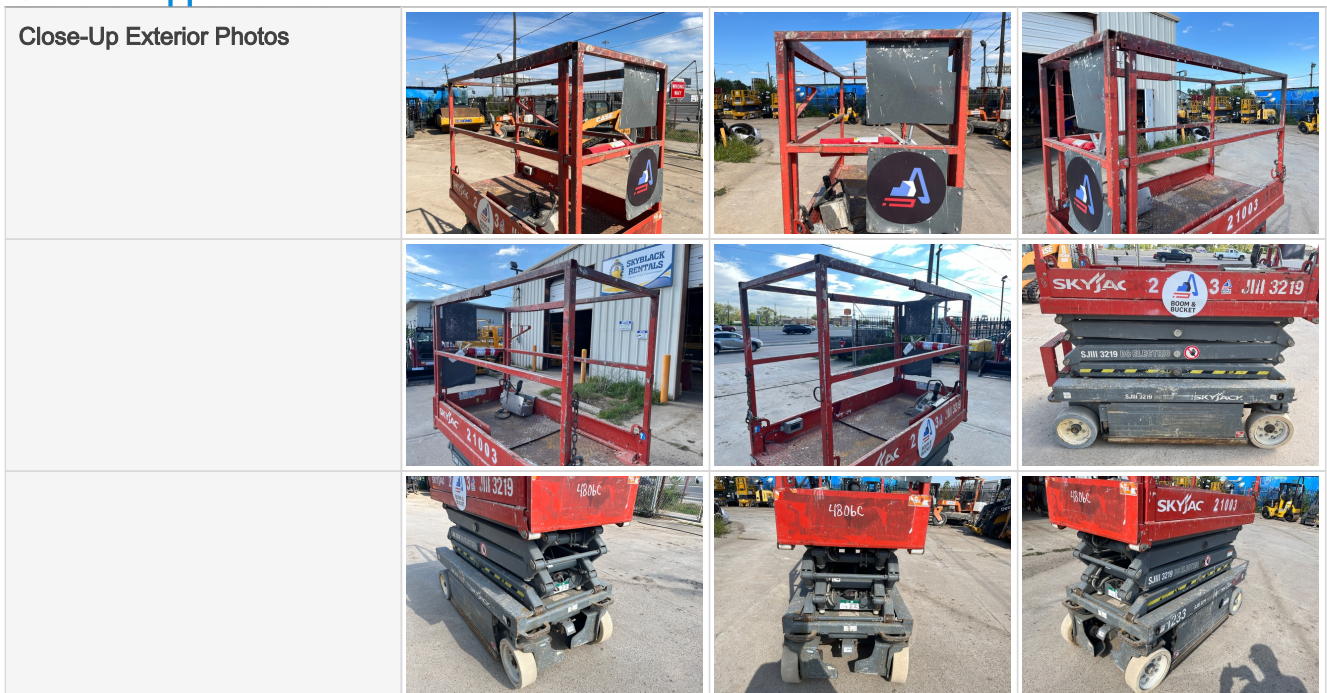

Boom & Bucket Machine Onboarding

General Info

B&B Stock Number	A9797135
Category	Lifts
Year	2013
Make	Skyjack
Model	SJ III - 3219
Fleet ID	21003
Serial Number / VIN	22056232
Serial Number Plate / VIN Sticker	
	09-09-2024 05:02 PM
Hour Meter or Odometer Reading	1933

Boom & Bucket Machine Onboarding

Hour Meter or Odometer Photo	
	09-09-2024 05:25 PM

Dimensions

Overall Length (ft and inches)	5'11"
Overall Width (ft and inches)	2'7.5"
Overall Height (ft and inches)	6' 6.5"
Operational Weight (lbs)	2580 machine weight

Lifts

Max Lift Height	19ft
Max Lift Capacity	550lbs

Boom & Bucket Machine Onboarding

Jib	N/A
Outriggers/Stabilizers	No
Hydraulic Leveling	No
Electrical Power to Platform (P2P)	Yes

360 Walkaround Photos

General Appearance

Boom & Bucket Machine Onboarding

Control Station

Engine

Boom & Bucket Machine Onboarding

Drivetrain Components

Hydraulics

Boom & Bucket Machine Onboarding

Chassis