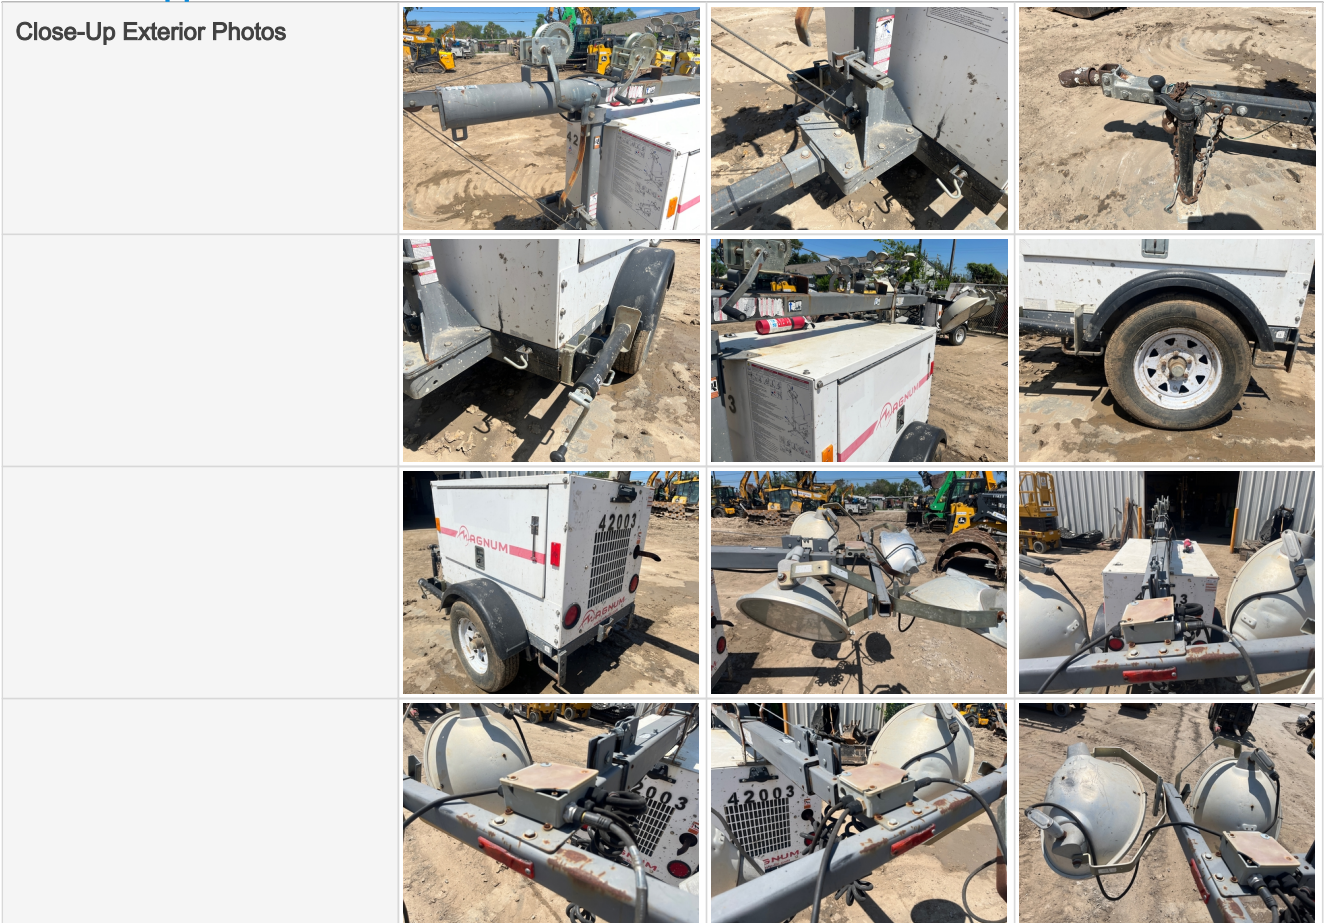

General Appearance