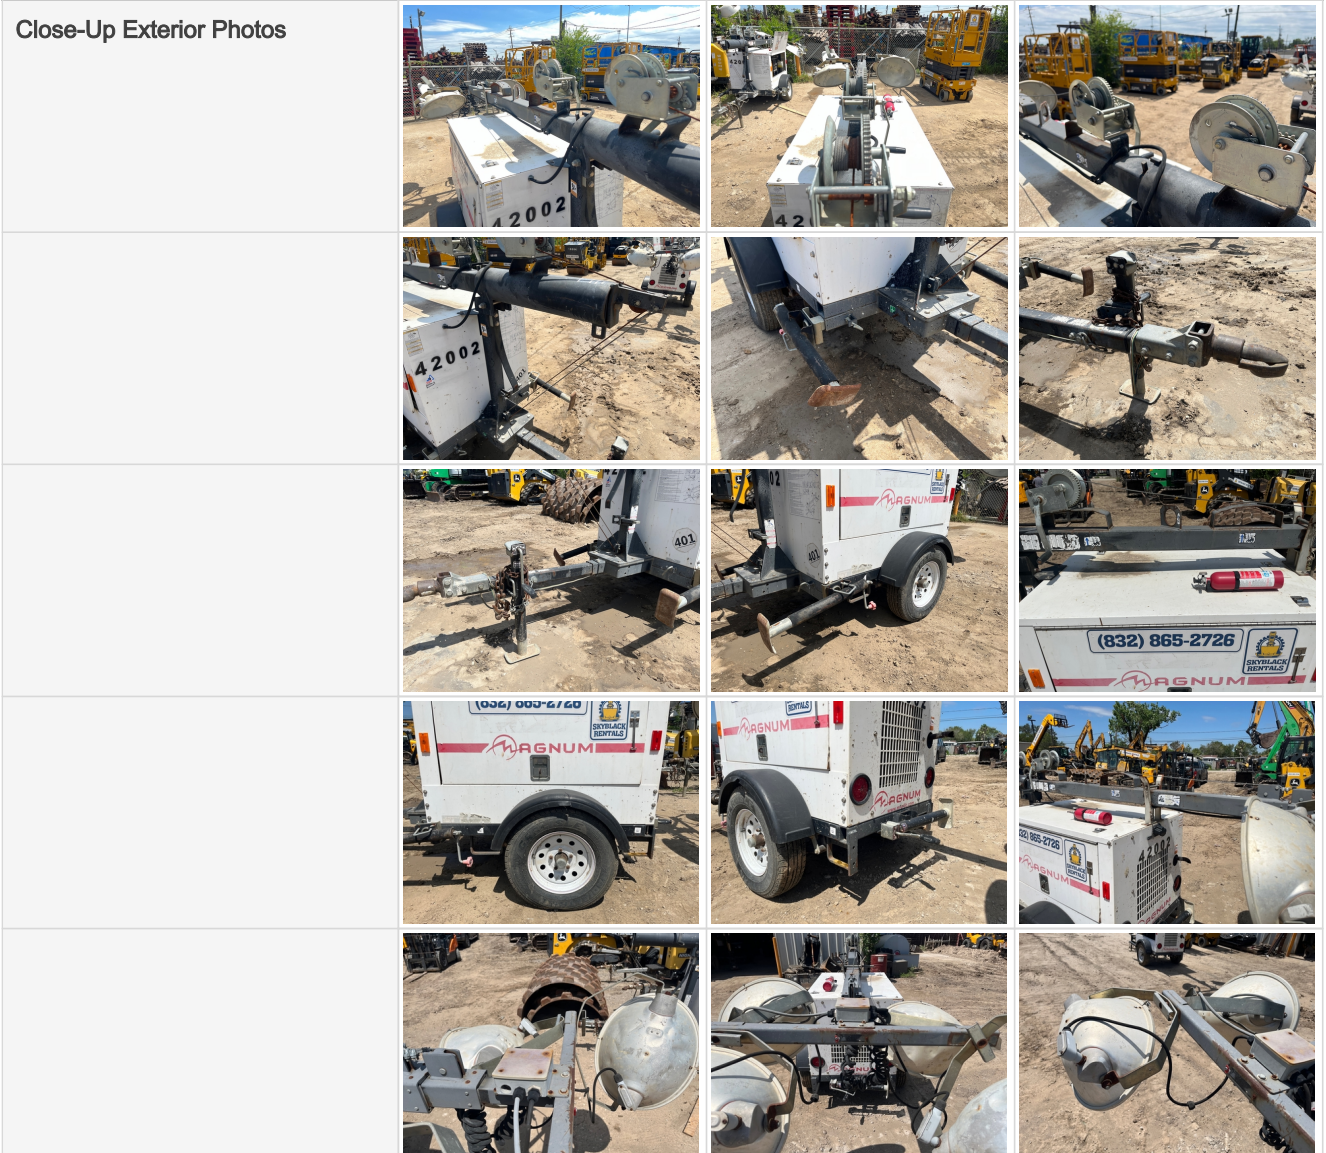

Boom & Bucket Machine Onboarding

General Info

B&B Stock Number	A1521027
Category	Other
Year	N/a
Make	Magnum
Model	MLT3060M
Fleet ID	42002
Serial Number / VIN	1110729
Serial Number Plate / VIN Sticker	 <p>The photograph shows a close-up of the machine's electrical panel. On the left side, there are three warning labels stacked vertically, each with a flame icon and the word 'WARNING' in a different language: 'WARNING', 'AVVERTENCIA', and 'AVERTISSEMENT'. On the right side, there is a silver 'MAGNUM' product label with the following information:</p> <ul style="list-style-type: none"> Model: MLT3060M Serial Number: 1110729 Mfg. Code: MLT3060M/STD Skidded WT (lbs/kg): 1870/850 rpm/freq: 1800/60HZ 1 ph. 1.0PF, 3 ph. 8PF, 3 ph. 1.0PF KW: 6 KVA: 6 V: 240 A: 25 insul. class: F CONTINUOUS RATING FOR ELECTRICAL EQUIPMENT ONLY / POUR MATERIAU ELECTRIQUE SEULEMENT. 209649
	09-09-2024 12:49 PM
Hour Meter or Odometer Reading	3736

Boom & Bucket Machine Onboarding

Hour Meter or Odometer Photo	 <p>09-09-2024 12:49 PM</p>
------------------------------	--

Dimensions

Overall Length (ft and inches)	14ft
Overall Width (ft and inches)	4ft
Overall Height (ft and inches)	5'9"
Operational Weight (lbs)	1870
Specs or dimension pages from manual (optional)	

Other Features & Attachments

OMM (Operator & Maintenance Manual)	No
-------------------------------------	----

360 Walkaround Photos

Exterior Walkaround Photos	
----------------------------	--

Boom & Bucket Machine Onboarding

General Appearance

Close-Up Exterior Photos

Boom & Bucket Machine Onboarding

Control Station

Engine

Boom & Bucket Machine Onboarding

Engine Data Plate

Engine Compartment