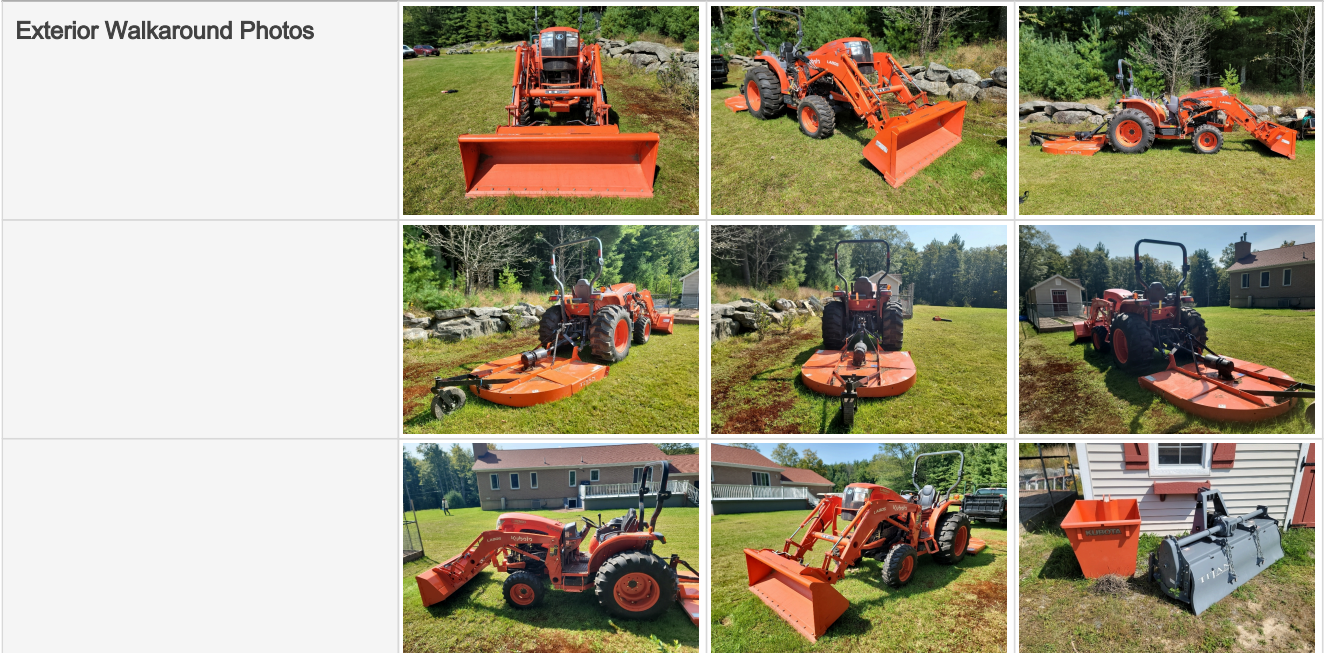

Seller Onboarded Machine v2.0

Auxiliary Hydraulics	Yes
Quick Coupler	No

Other Features & Attachments

Other Features & Attachments	Rotary Tiller (UM56), Blast Box (L8170)

360 Walkaround Photos