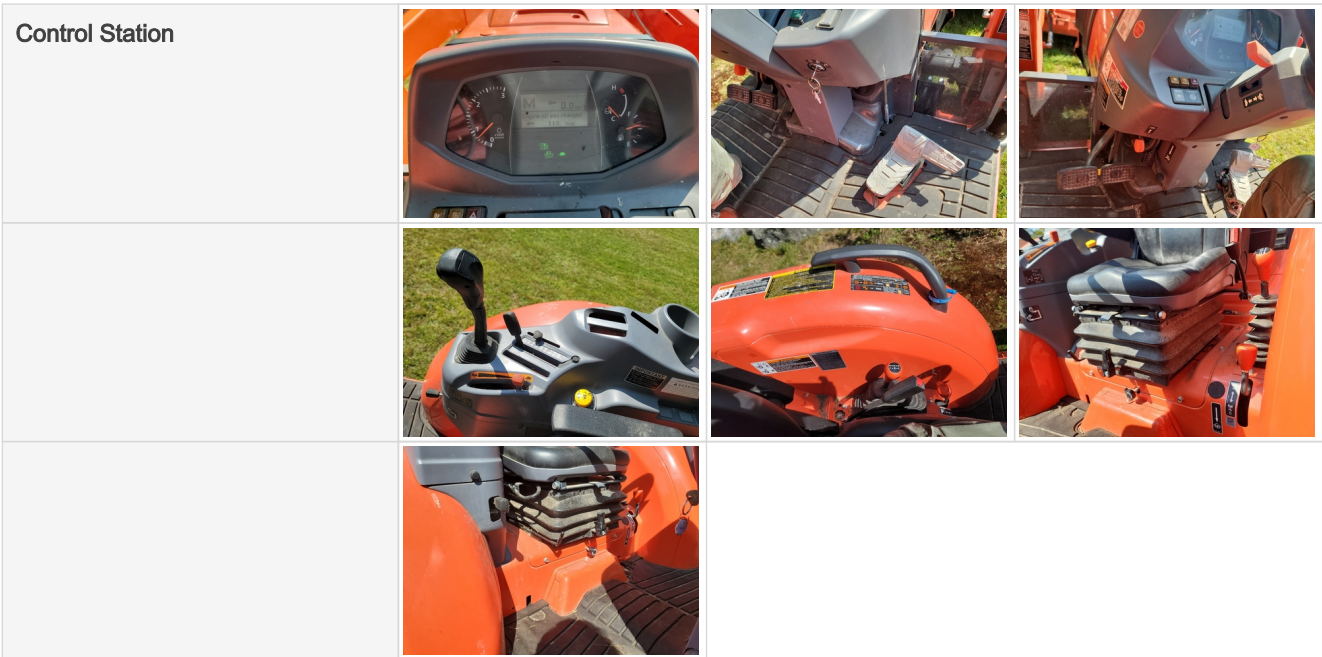

360 Walkaround Photos

General Appearance

Seller Onboarded Machine v2.0

Control Station

Seller Onboarded Machine v2.0

Engine

Drivetrain Components

Seller Onboarded Machine v2.0