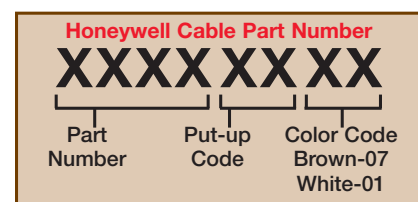

THERMOSTAT CABLE 60° C IN SPEEDBAGS

AWG	#/COND.	PACKAGING	SOL	NOM. O.D.	NOM. CAP. PF/FT	LISTINGS	AVG. WT. PER MFT	PART#
20	2	500	SOL	.118	22	CL2	11	47015907
20	3	500	SOL	.124	22	CL2	14	47025907
20	4	250	SOL	.136	22	CL2	17	47030907
20	5	250	SOL	.148	22	CL2	20	47040907
20	6	250	SOL	.161	22	CL2	23	47050907
20	7	250	SOL	.161	22	CL2	26	47060907
20	8	250	SOL	.174	22	CL2	30	47070907
20	9	250	SOL	.188	22	CL2	33	47080907•
20	10	250	SOL	.204	22	CL2	36	47090907•
18	2	500	SOL	.136	25	CL2	16	47105907
18	3	500	SOL	.144	25	CL2	22	47115907
18	4	250	SOL	.157	25	CL2	27	47120907
18	5	250	SOL	.172	25	CL2	33	47130907
18	6	250	SOL	.188	25	CL2	38	47140907
18	7	250	SOL	.188	25	CL2	44	47150907
18	8	250	SOL	.204	25	CL2	50	47160907
18	9	250	SOL	.220	25	CL2	55	47170907
18	10	250	SOL	.240	25	CL2	60	47180907
18	12	250	SOL	.248	25	CL2	71	47190907

• Consult factory for availability.
MFT=1000 Feet

*All non-plenum thermostat part numbers are for the jacket color brown. Substitute 01 for the 07 in the color code field of the part number for white jacket. See diagram at right.