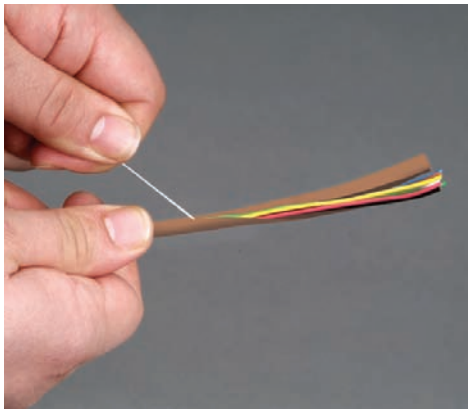

Honeywell Thermostat Wire