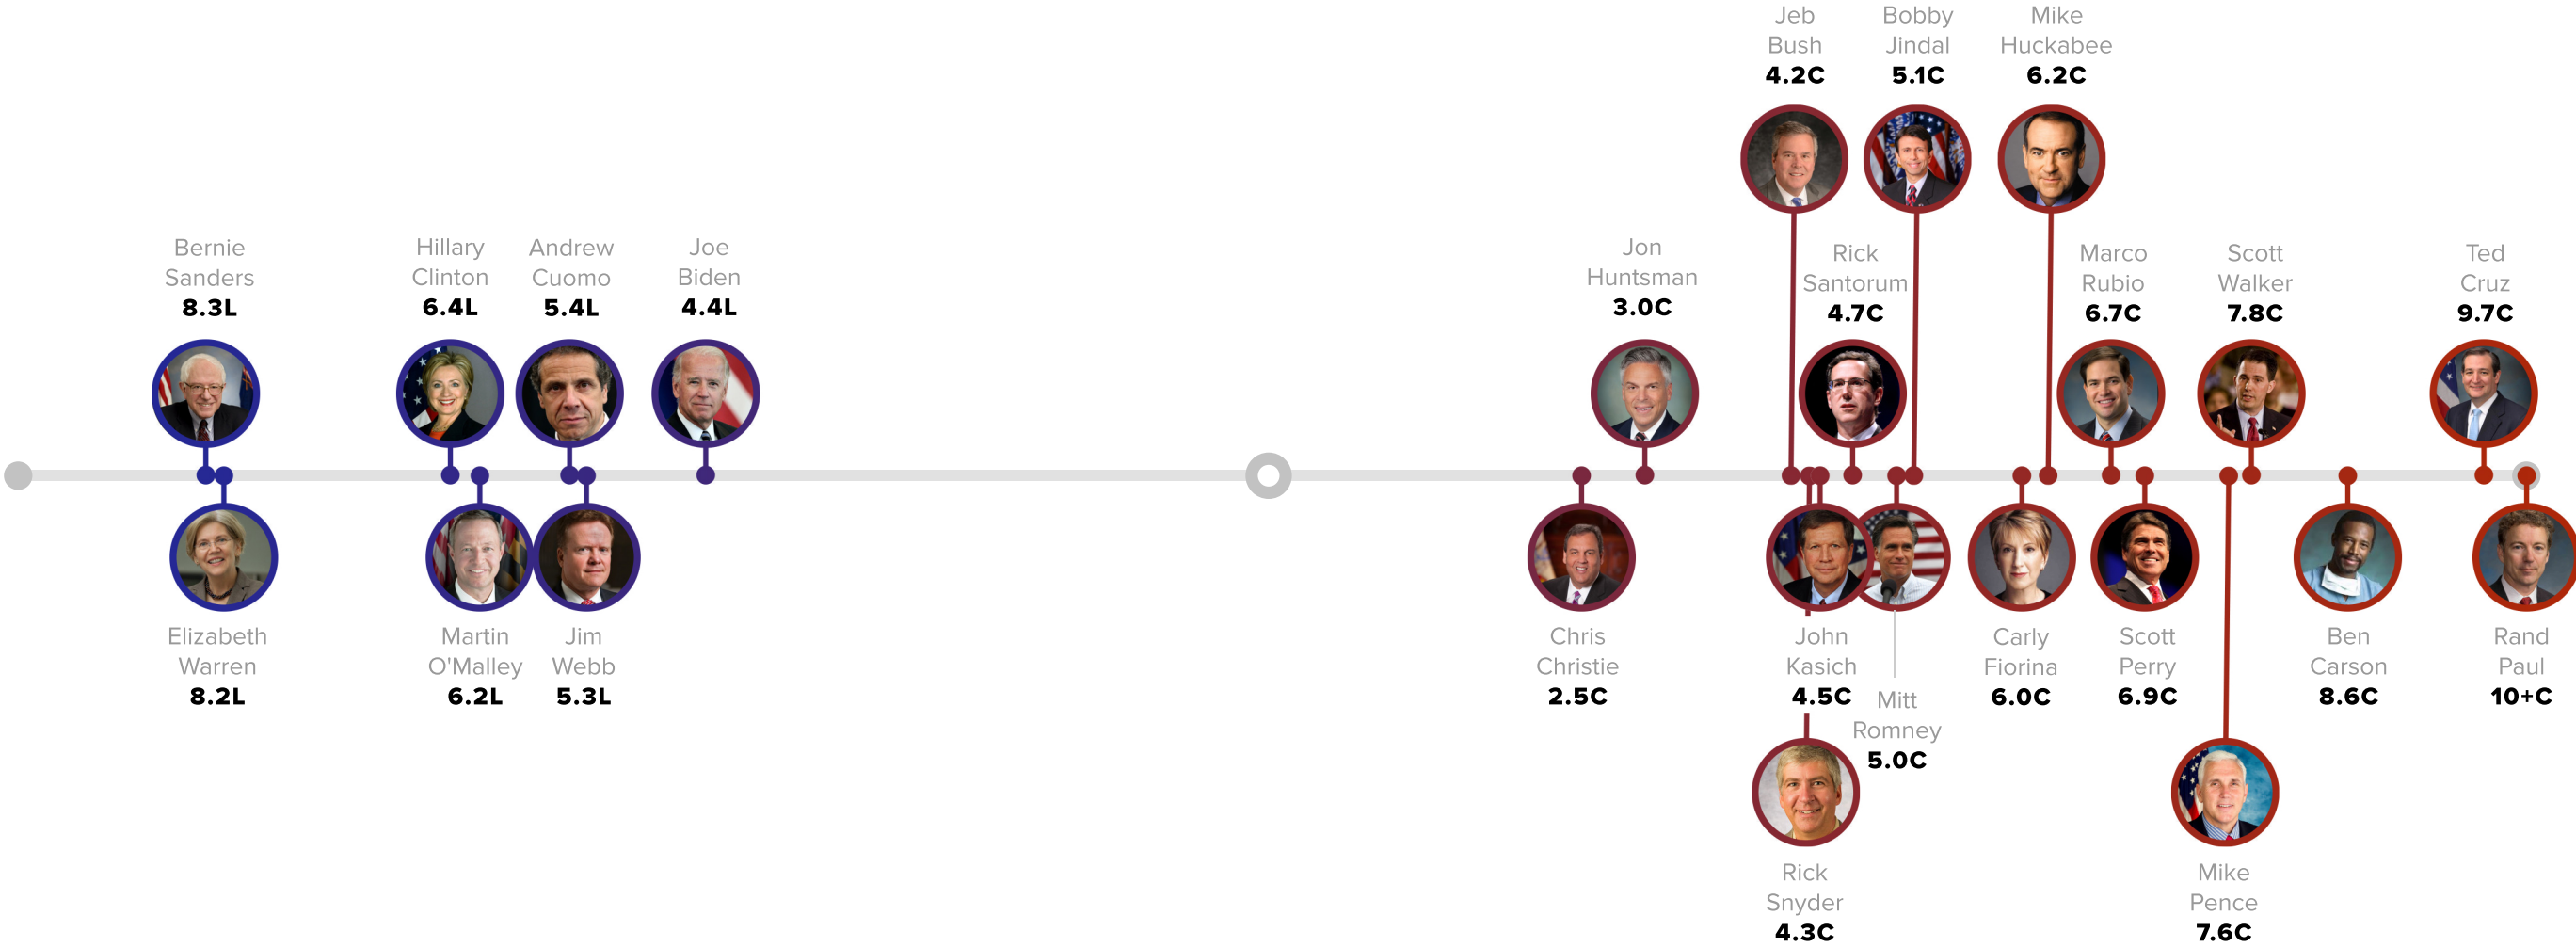

# 2016 Presidential hopefuls

← FROM **MORE LIBERAL** TO **MORE CONSERVATIVE** →

Scores based on all political donations to the candidate and by the candidate and Congressional voting records where relevant.