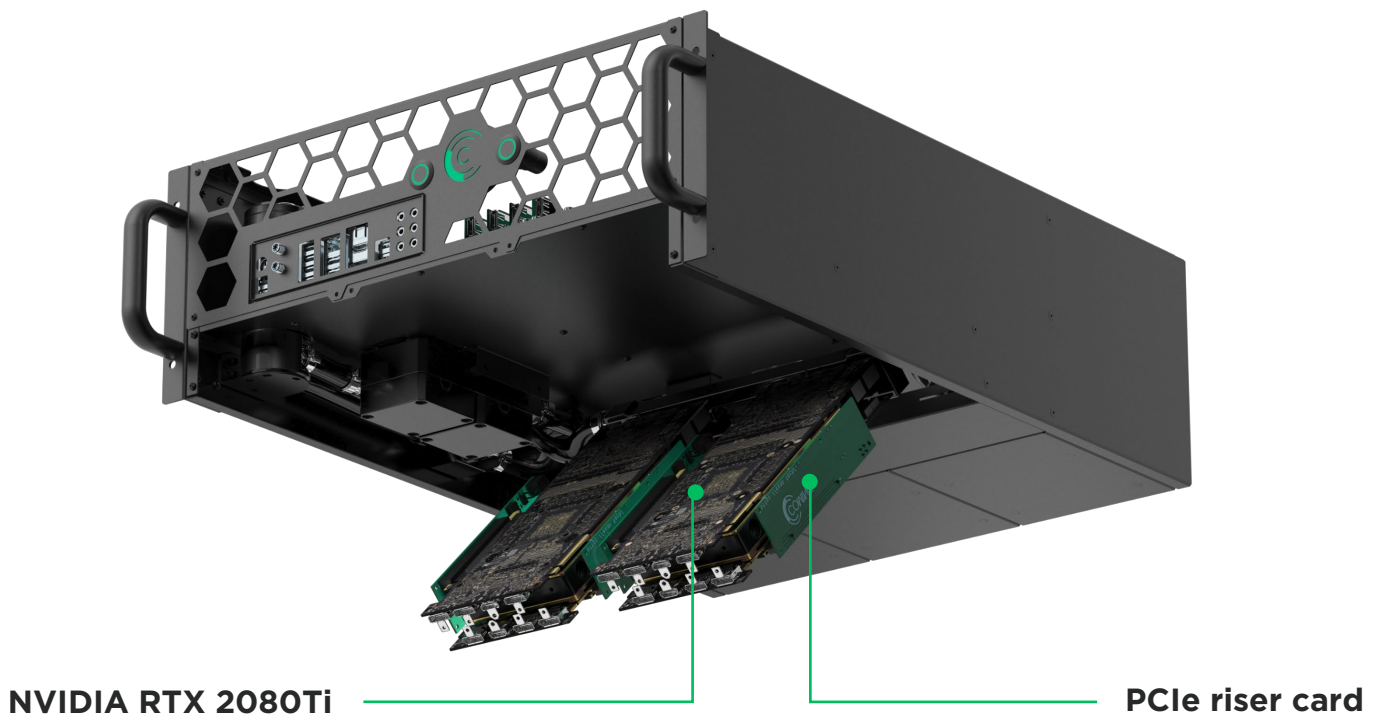

DECRYPTUM PR 2080TI-S/4 4U FRONT VIEW ILLUSTRATION