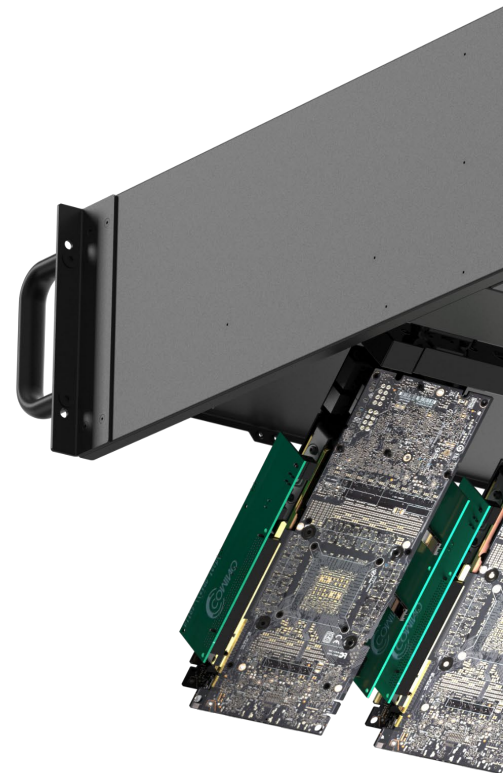

TECHNICAL SPECIFICATIONS

DECRYPTUM PR 2080TI-S/4 4U

Processor Base Frequency	3.00 GHz
Max Turbo Frequency	5.00 GHz
Cache	16 MB SmartCache
Bus Speed	8 GT/s DMI3
Motherboard	MSI B360-F PRO
Motherboard Chipset	Intel® B360 Chipset
CPU Socket support	LGA 1151v2 (14nm Processor support)
RAM Support	2 x DIMM, Max. 32GB, DDR4 2666/2400/2133 MHz Non-ECC, Unbuffered Memory (Supports Intel® Extreme Memory Profile (XMP))
PCIe expansion slots	1x Full size 16x PCIe Slot, 17x PCI-e 2.0 x1 slots
Storage	4x SATA 6Gb/s port(s)