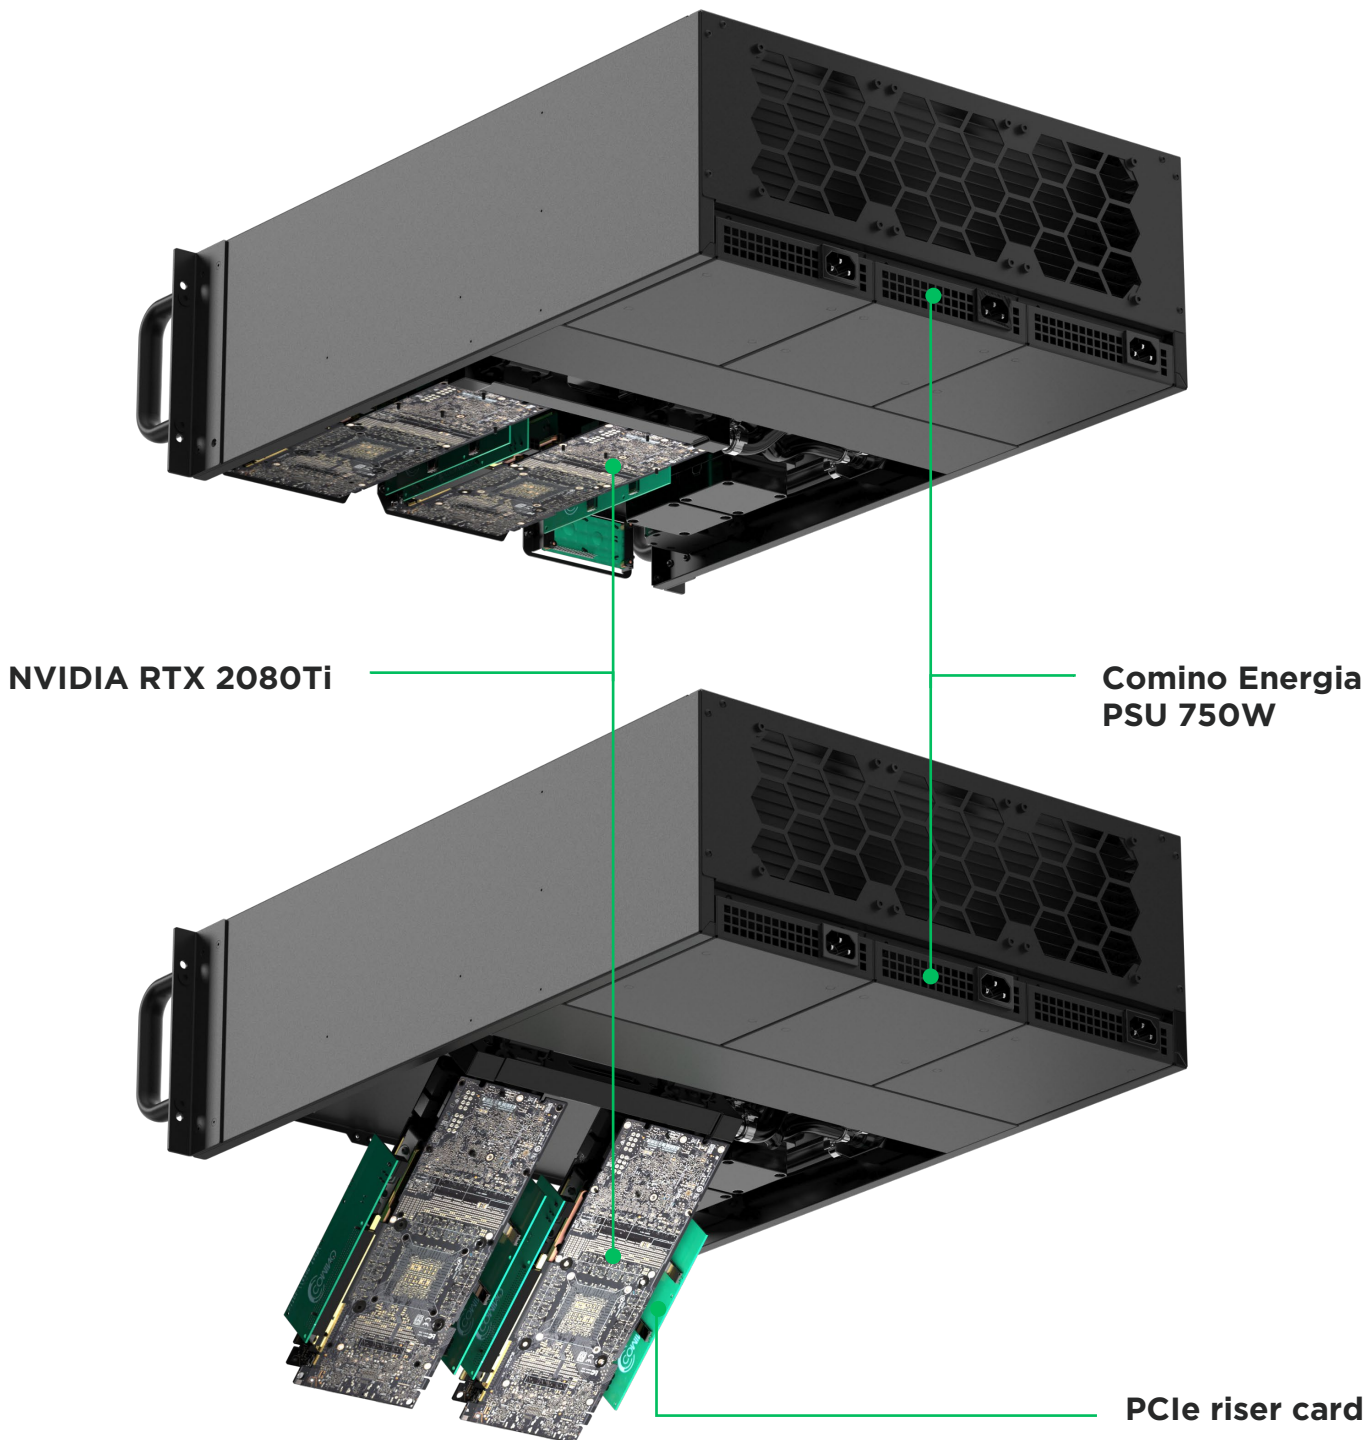

DECRYPTUM PR 2080TI-S/4 4U BACK VIEW ILLUSTRATION