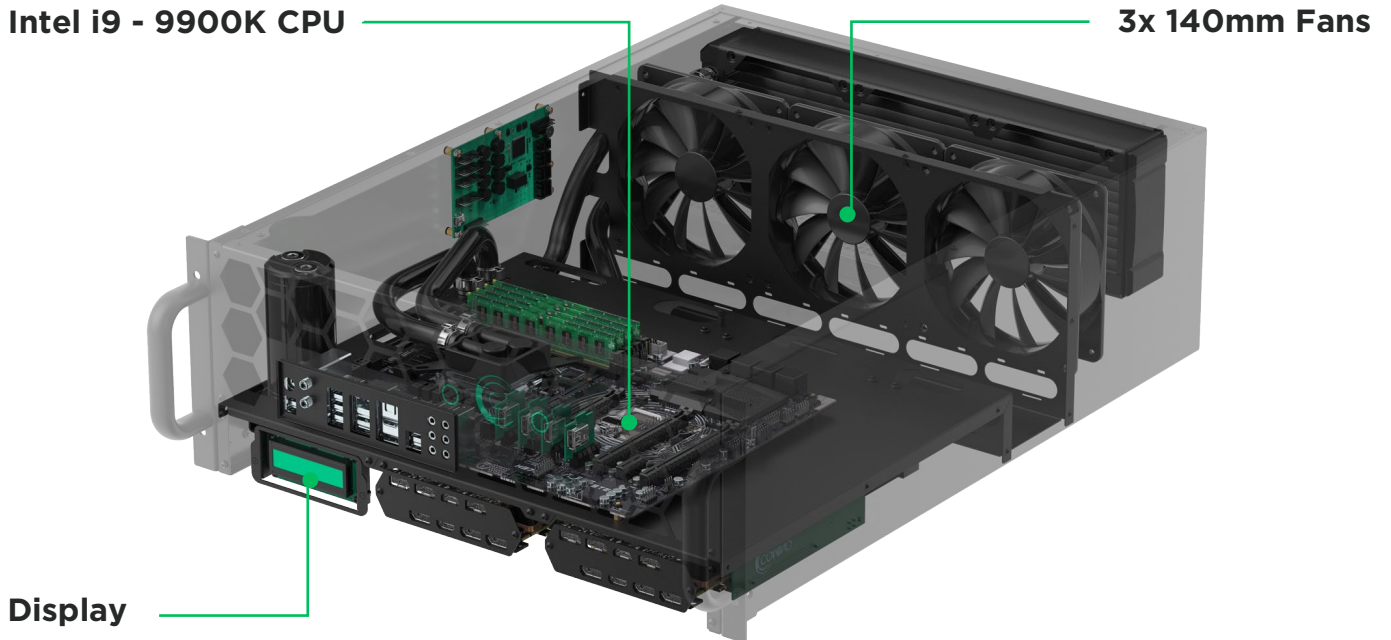

DECRYPTUM PR 2080TI-S/4 4U FRONT VIEW ILLUSTRATION