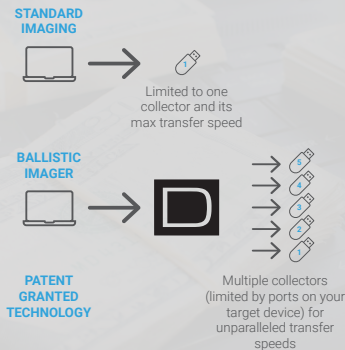

The logo for Ballistic Imager, consisting of a white square with a black 'D' shape inside, followed by a vertical line and the text 'Ballistic Imager'.

Ballistic Imager

THE WORLD'S FASTEST FORENSIC IMAGING TOOL

Patent granted technology

DETEGO® BALLISTIC
IMAGER IS OUR PATENTED
FORENSIC IMAGING TOOL,
THE OBVIOUS CHOICE
WHEN YOU NEED A FULL
PHYSICAL IMAGE IN
TIME-CRITICAL SCENARIOS.

Detego® Ballistic Imager forensically copies hard disk drives in minutes and allows non-technical users to be fully operational within a 30-minute training overhead.

- Achieve blisteringly-fast acquisition times using the subject machine to image itself out.
- Split the image to multiple SSD collectors - attached to all available USB ports, either in a 'live' state or boot mode.
- Works on Windows, Mac and Linux.
- Forensically sound, with MD5, SHA1 & SHA256 validation.
- Stop extractions before completion without the risk of losing any data acquired up to that point.
- Allows recovery of deleted data.
- No need to remove the hard drive.
- Fits in your pocket.