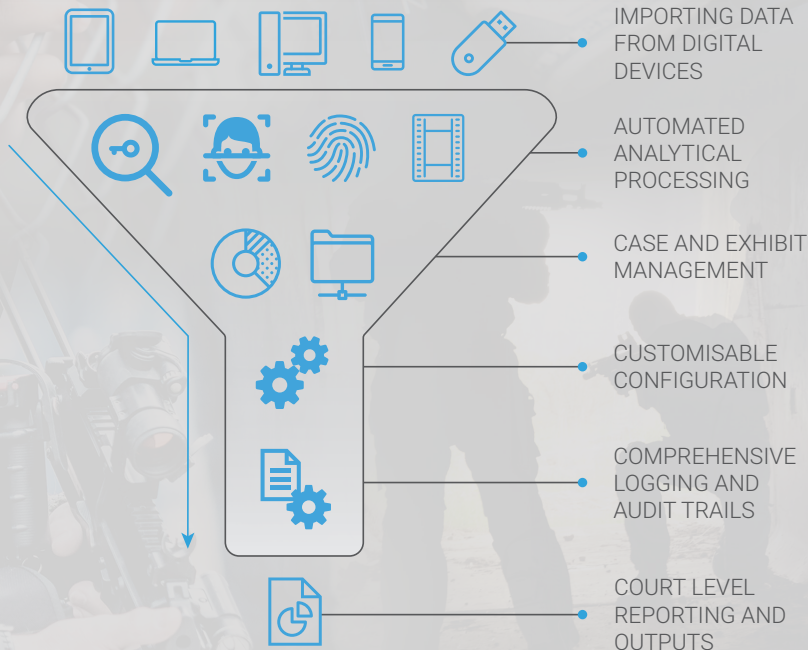

Analyse

POWERFUL ANALYTICS

Rapidly produce digital evidence

DETEGO® ANALYSE IS THE CENTRAL HUB THAT INTEGRATES ALL FORENSIC ACQUISITIONS RETRIEVED USING THE DETEGO SUITE OF TOOLS, TO PROVIDE IN-DEPTH ANALYSIS CAPABILITY AND EXTRACT MAXIMUM INTELLIGENCE.