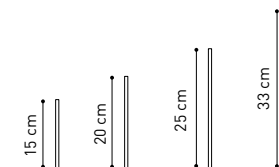

The Krossing system is composed by shelves and tubes in anodized aluminum or painted white, is designed to accommodate a large number of books (but also CDs, DVDs, bottles, etc..) in a small space: 15 cm. You can compose regular shapes (squares and / or rectangles) from a minimum width of 34 cm to a maximum of 200 cm, or you can draw creative forms, letters of the alphabet, always minimum width 34 to width and infinite height.

FINITURE / FINISHINGS

- Giugno 2016
- Alluminio anodizzato / Anodized aluminium
 - Bianco lucido RAL 9010 / White bright RAL

PIANETTI / SHELVES

TUBETTI / SHELVES

Ø 0,6 cm

15 cm → CDs - Bicchieri / Glasses

20 cm → DVDs

25 cm → Libri / Books

33 cm → Bottiglie / Bottles

BOX

I box non possono essere affiancati
The boxes can't be place side by side.

FINITURE / FINISHINGS

 Alluminio anodizzato /
Anodized aluminium

 Bianco lucido RAL 9010 /
White bright RAL 9010