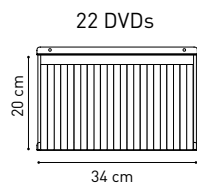

Krossing / Krossing

CAPACITA' / CAPACITY:

*Libri di circa 200 pag.
*Books of 200 pages