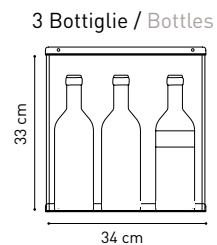

Krossing / Krossing

CAPACITA' / CAPACITY:

*Libri di circa 200 pag.
*Books of 200 pages

INGOMBRO / INGOMBRO:

Esempio calcolo ingombro totale / How to calculate the total overall

ISPIRAZIONI / INSPIRATION: