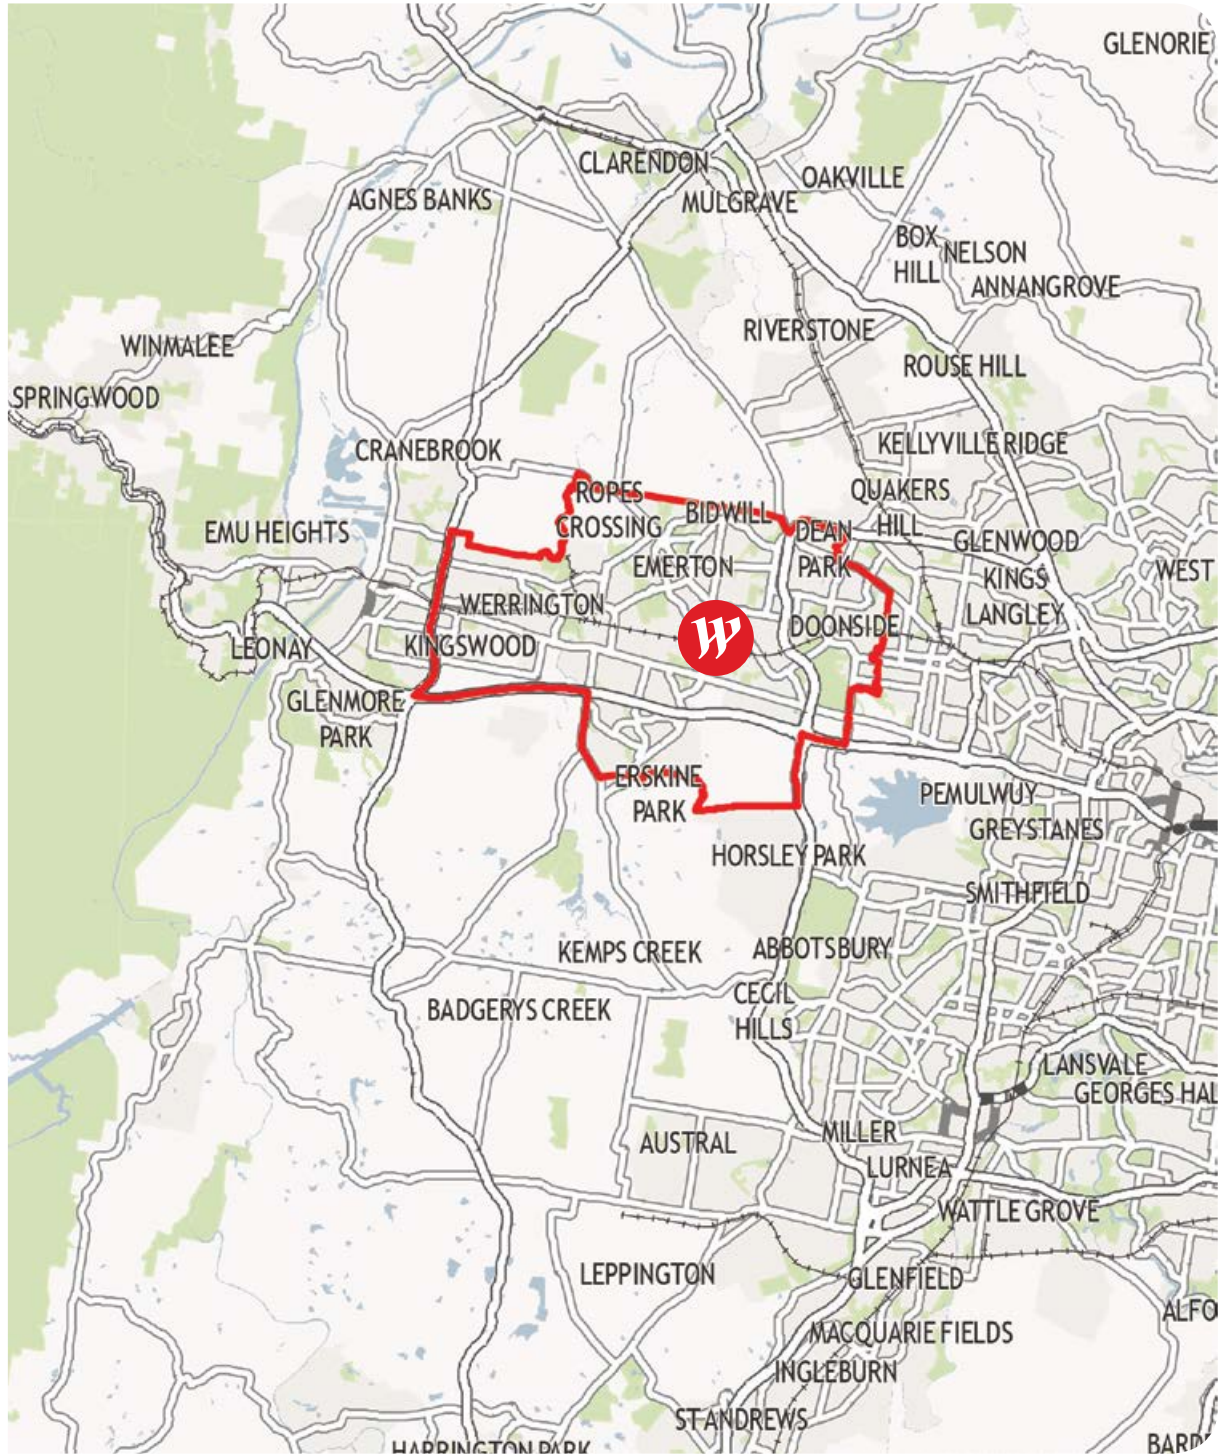

Westfield
Local Heroes

NSW | WESTFIELD MT DRUITT