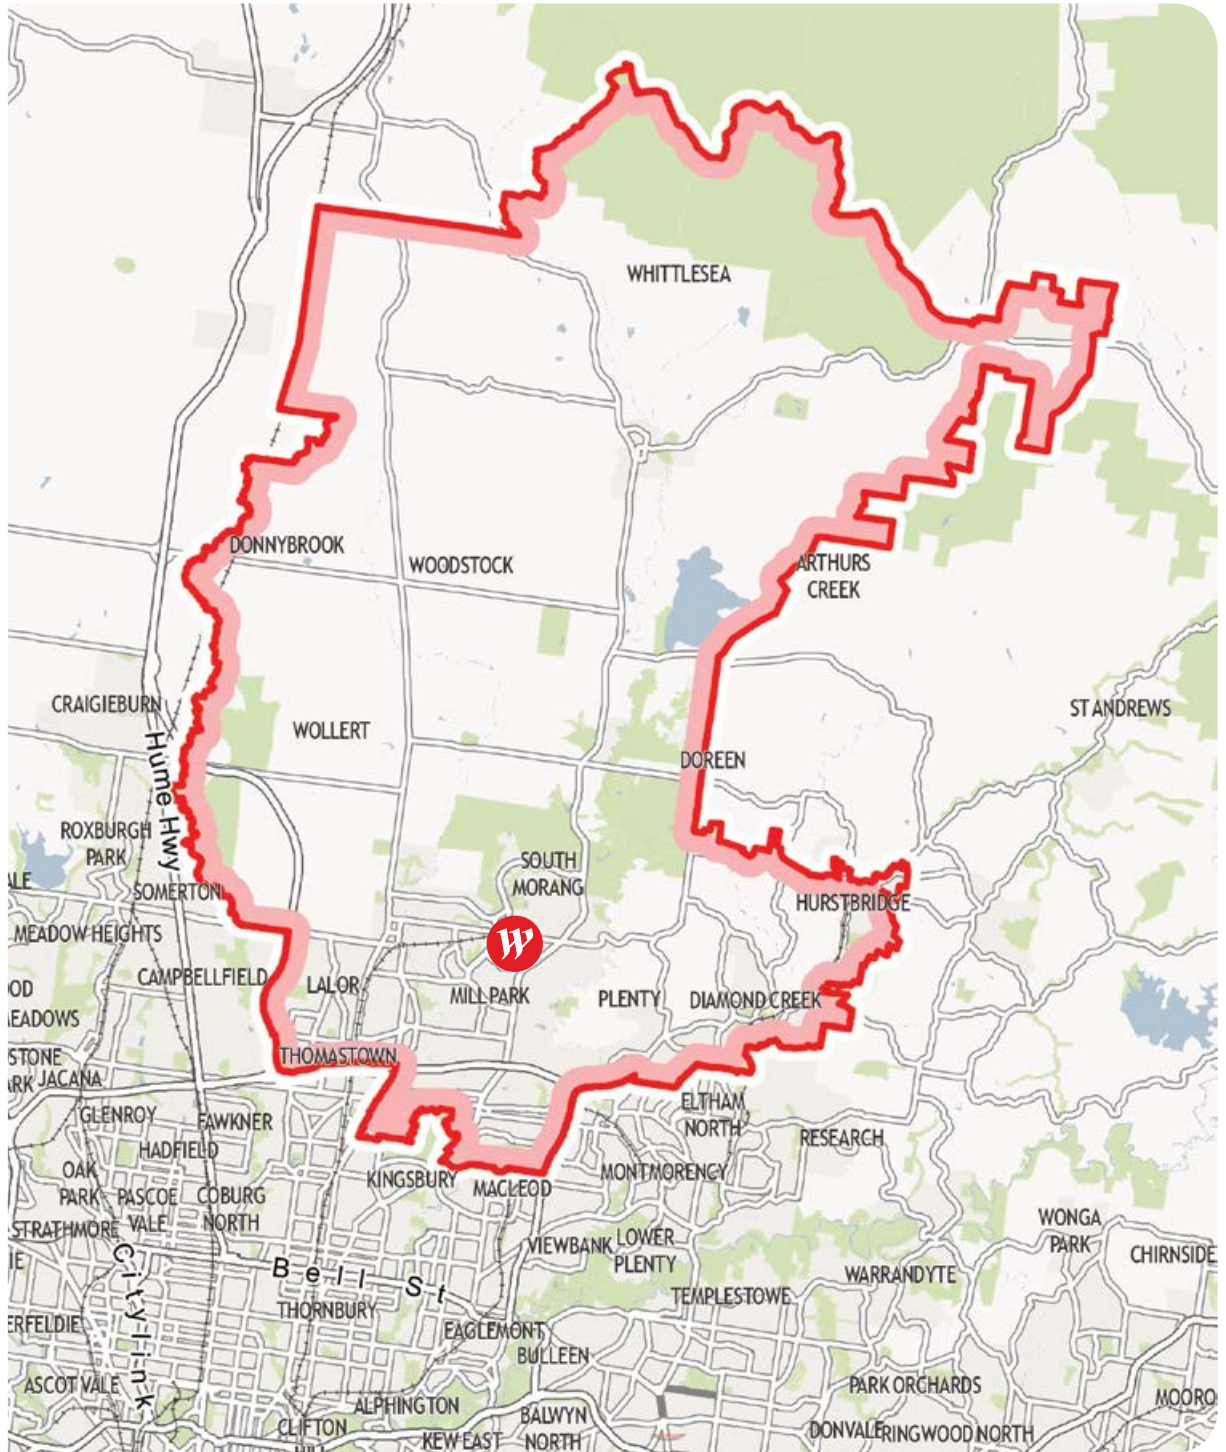

Westfield
Local Heroes

VIC | WESTFIELD PLENTY VALLEY