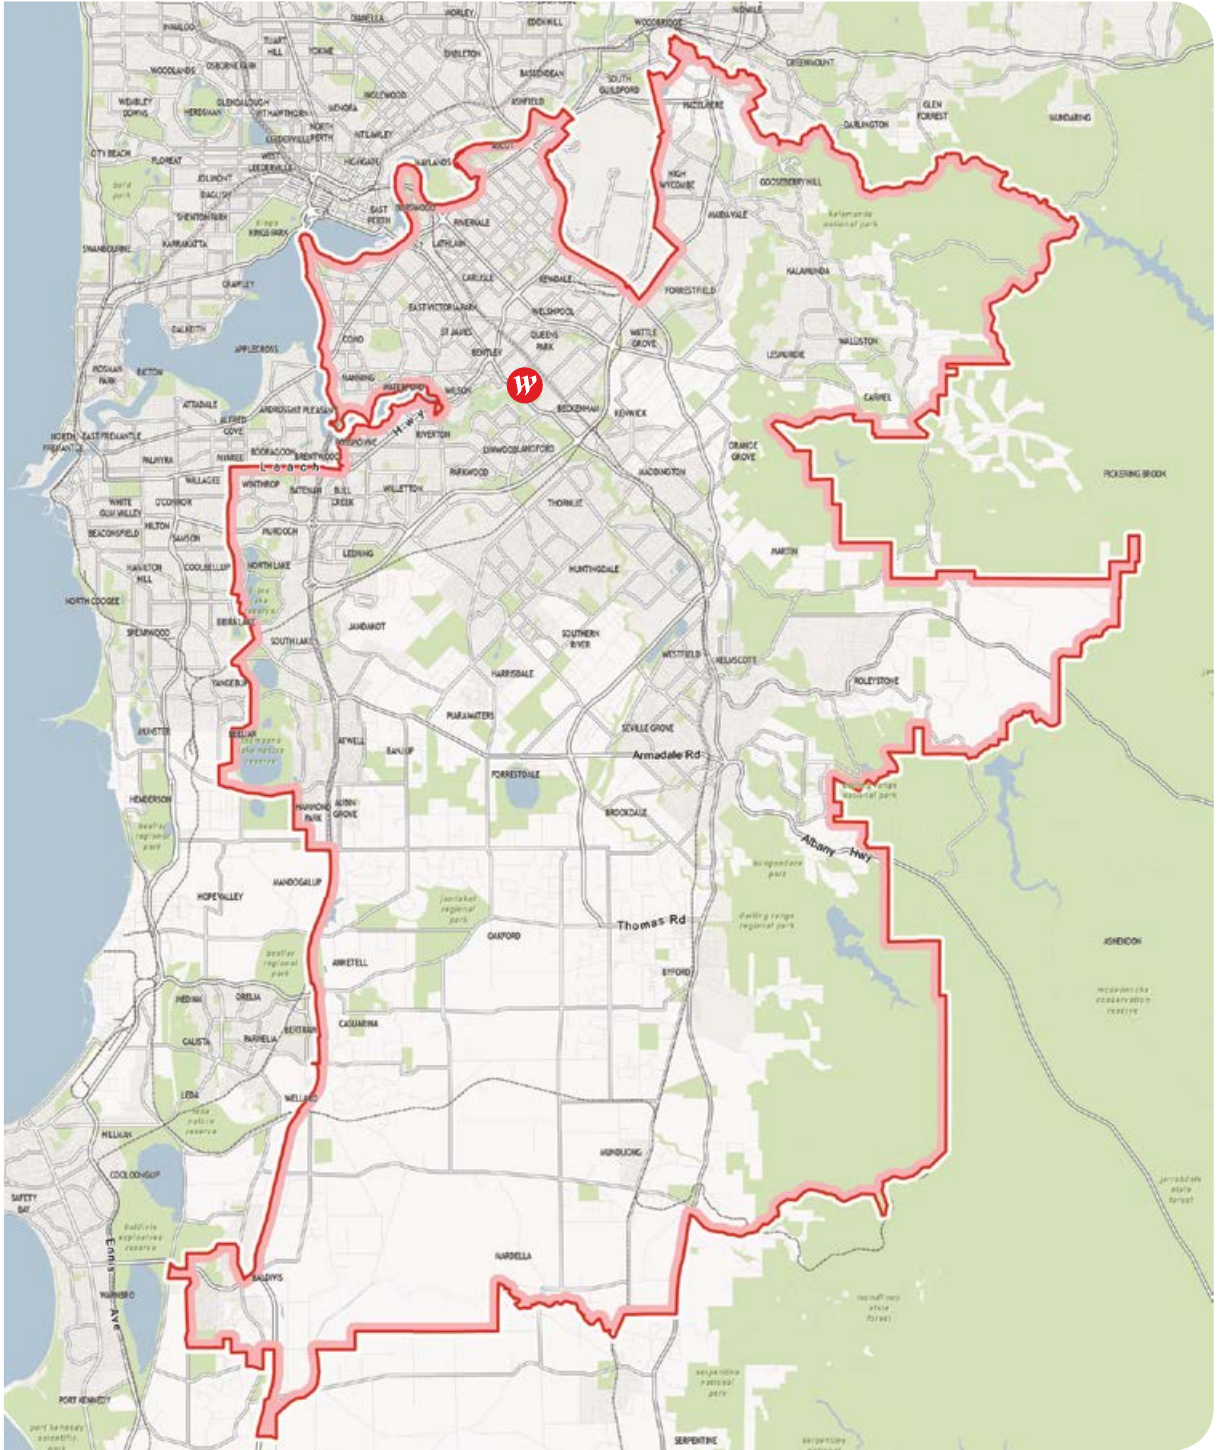

Westfield Local Heroes

WA | WESTFIELD CAROUSEL