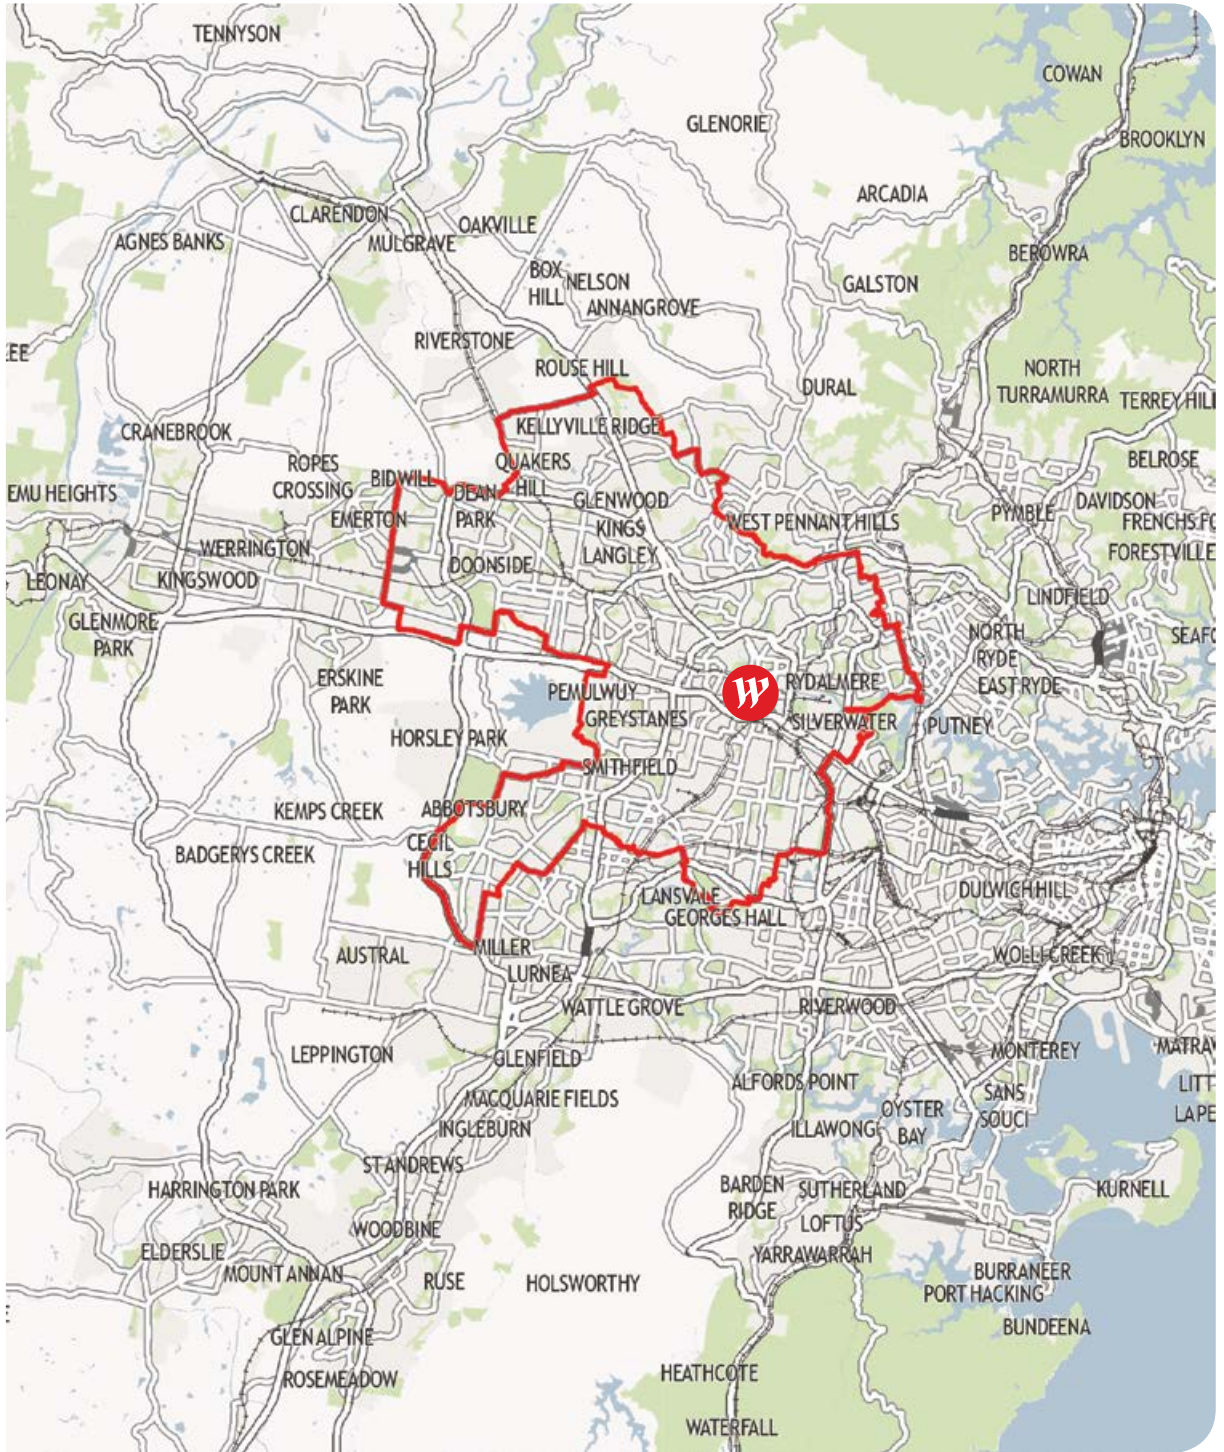

Westfield Local Heroes

NSW | WESTFIELD PARRAMATTA