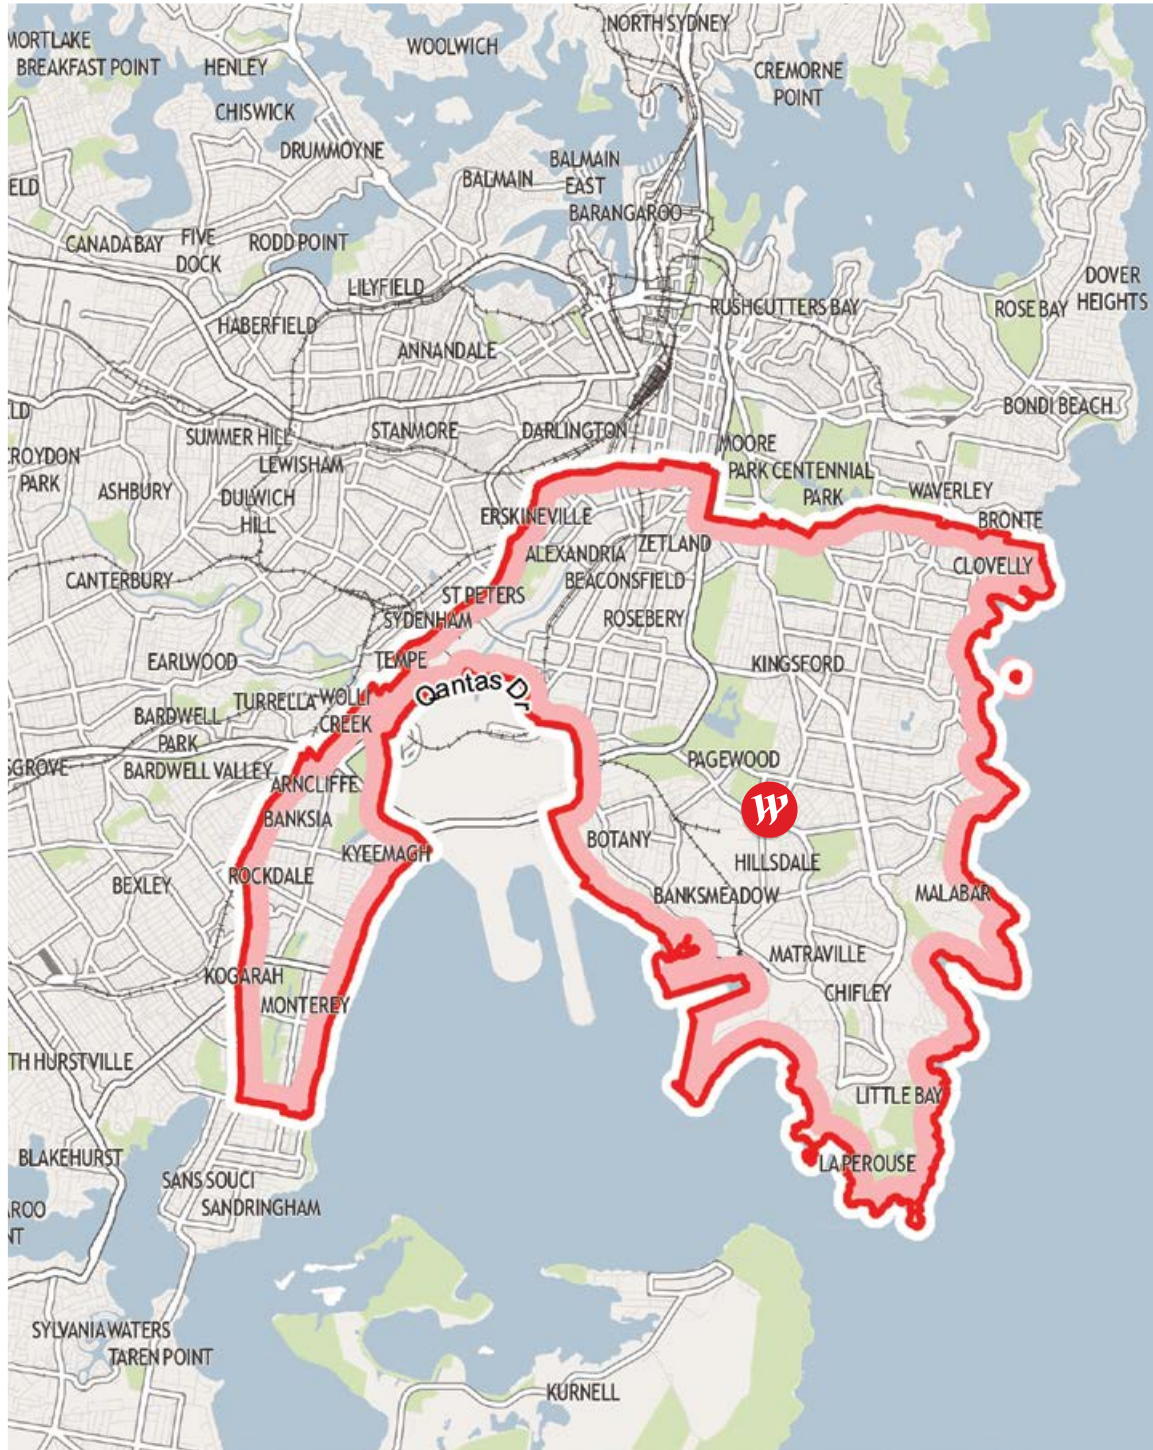

Westfield Local Heroes

NSW | WESTFIELD EASTGARDENS