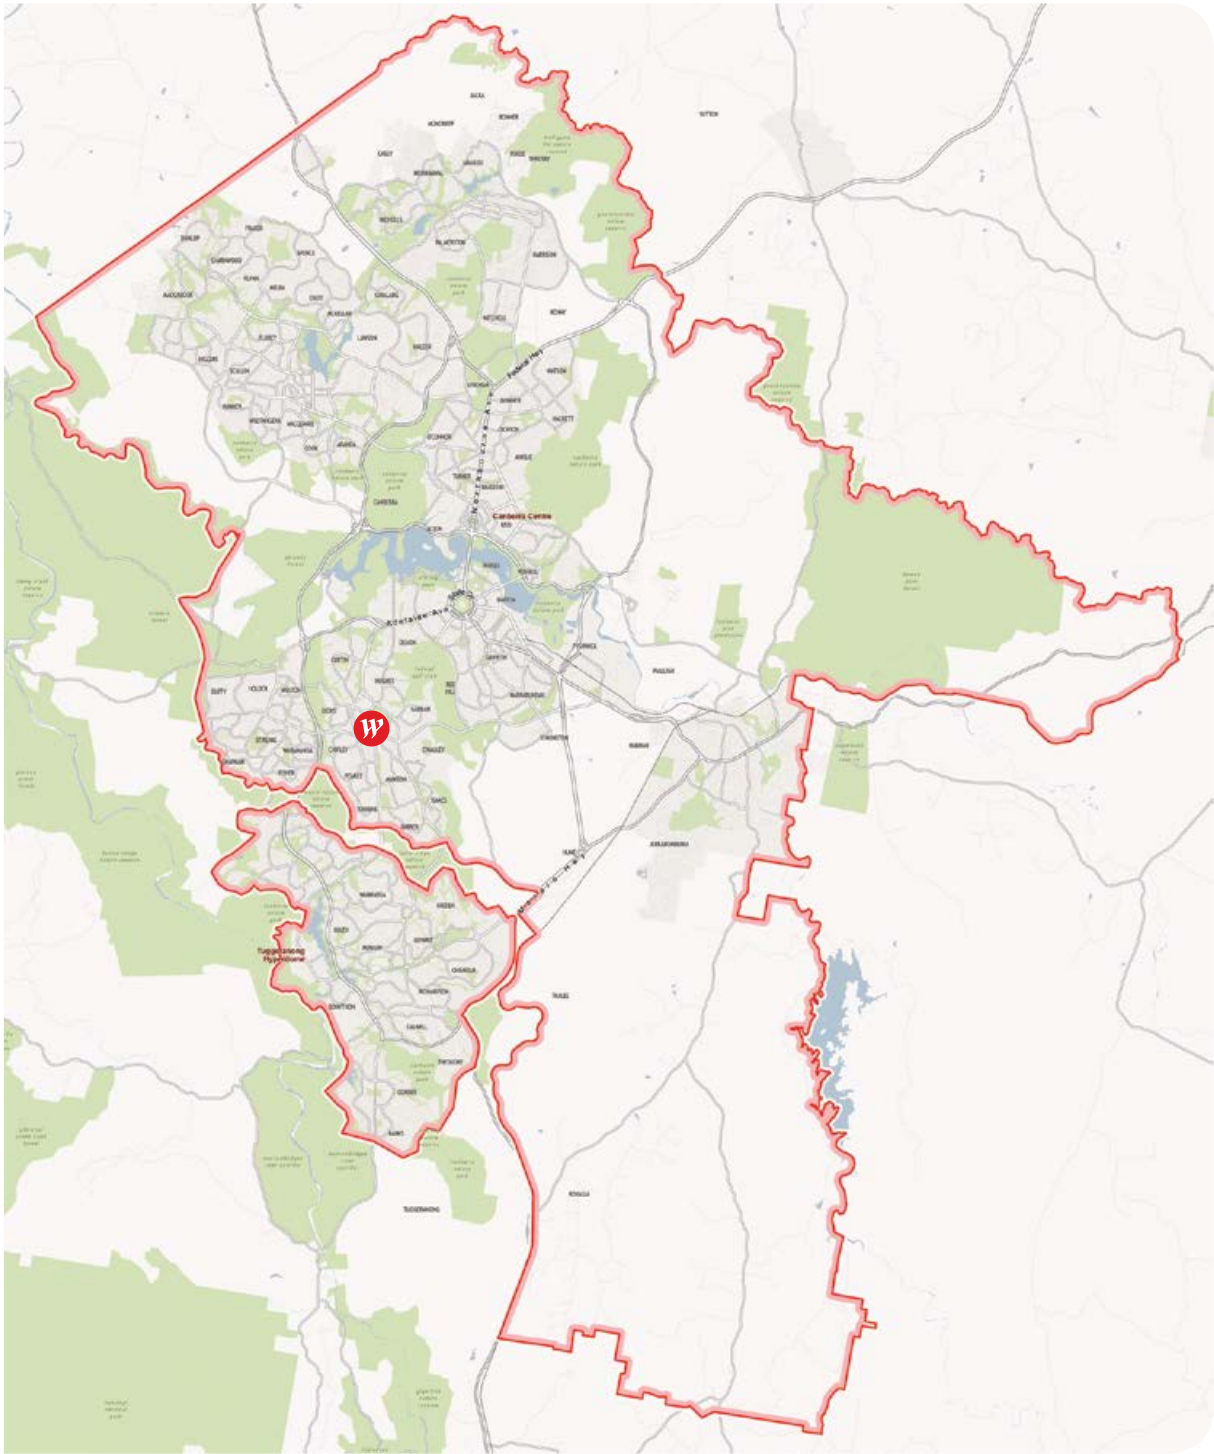

Westfield
Local Heroes

ACT | WESTFIELD WODEN