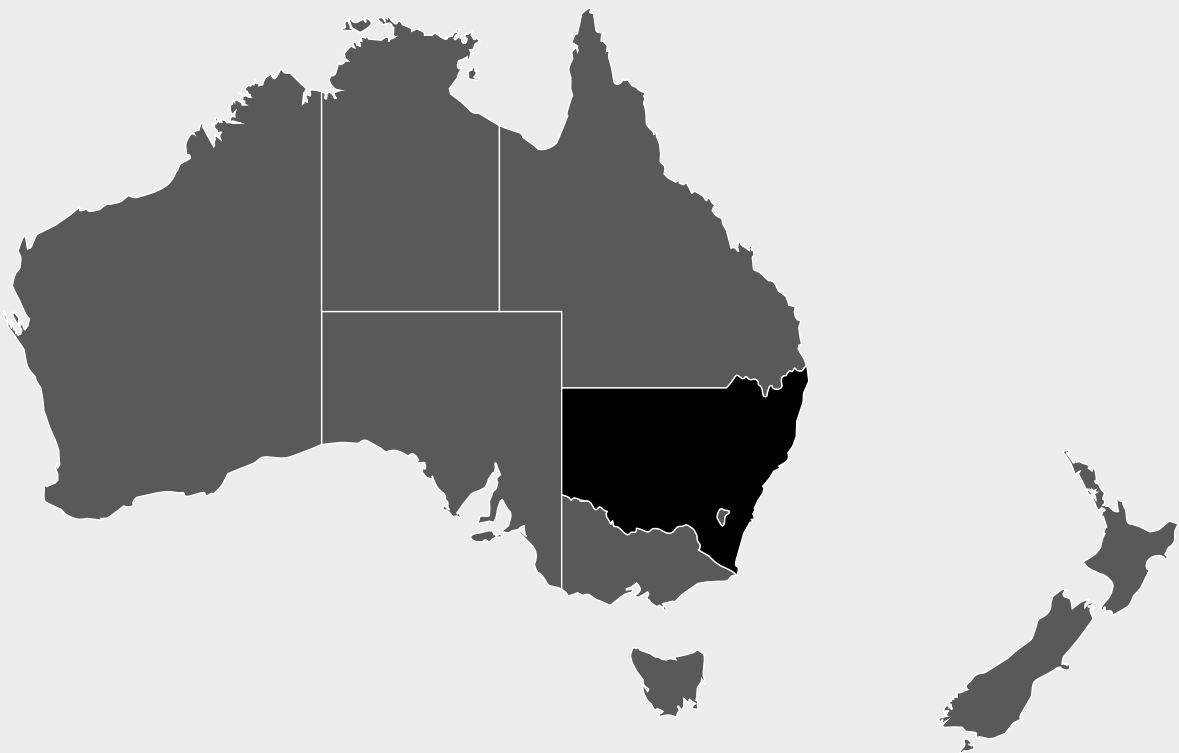

SOUTH AUSTRALIA

- Marion
- Tea Tree Plaza
- West Lakes

VICTORIA

- Airport West
- Doncaster
- Fountain Gate
- Geelong
- Knox
- Plenty Valley
- Southland

QUEENSLAND

- Carindale
- Chermside
- Garden City
- Helensvale
- North Lakes

NEW SOUTH WALES

- Bondi Junction
- Burwood
- Chatswood
- Eastgardens
- Hornsby
- Hurstville
- Kotara
- Liverpool
- Miranda
- Mt Druitt
- Parramatta
- Penrith
- Sydney
- Tuggerah
- Warringah Mall

ACT

- Belconnen
- Woden

NEW ZEALAND

- Albany
- Manukau City
- St Lukes
- Riccarton

Westfield

Local Heroes

Westfield centres:
Queensland

Westfield Local Heroes

QLD | WESTFIELD CARINDALE

Westfield Local Heroes

QLD | WESTFIELD GARDEN CITY

Westfield
Local Heroes

QLD | WESTFIELD HELENSVALE

Westfield Local Heroes

QLD | WESTFIELD NORTH LAKES

Westfield

Local Heroes

Westfield centres:
New South Wales