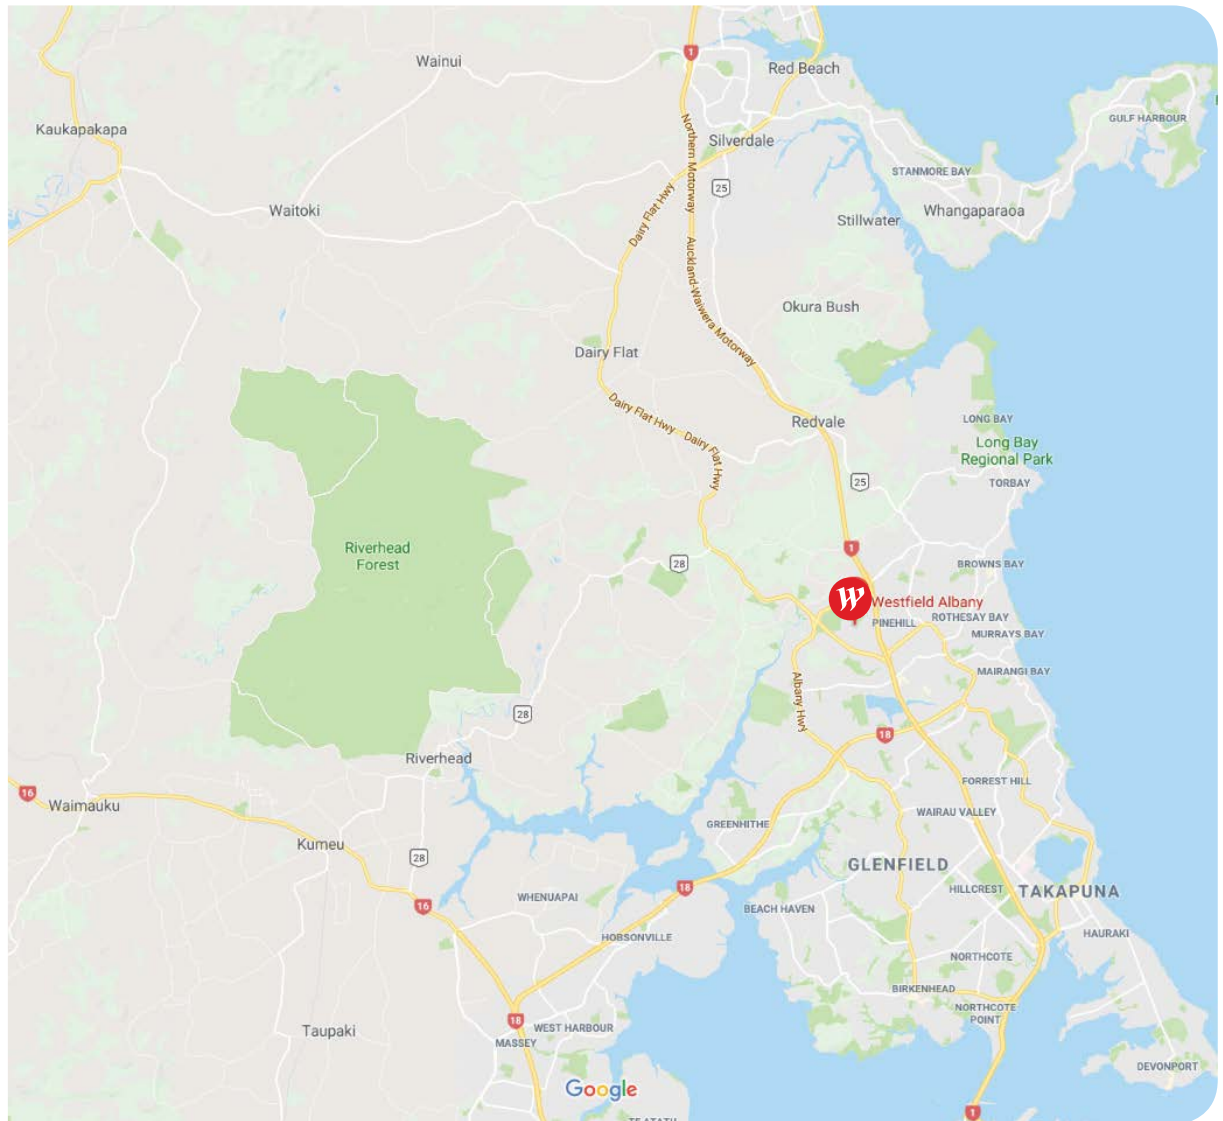

SOUTH AUSTRALIA

- Marion
- Tea Tree Plaza
- West Lakes

VICTORIA

- Airport West
- Doncaster
- Fountain Gate
- Geelong
- Knox
- Plenty Valley
- Southland

QUEENSLAND

- Carindale
- Chermside
- Garden City
- Helensvale
- North Lakes

NEW SOUTH WALES

- Bondi Junction
- Burwood
- Chatswood
- Eastgardens
- Hornsby
- Hurstville
- Kotara
- Liverpool
- Miranda
- Mt Druitt
- Parramatta
- Penrith
- Sydney
- Tuggerah
- Warringah Mall

ACT

- Belconnen
- Woden

NZ | WESTFIELD ALBANY

Westfield
Local Heroes

NZ | WESTFIELD MANUKAU CITY

Westfield
Local Heroes

NZ | WESTFIELD ST LUKES

Westfield
Local Heroes

NZ | WESTFIELD RICCARTON