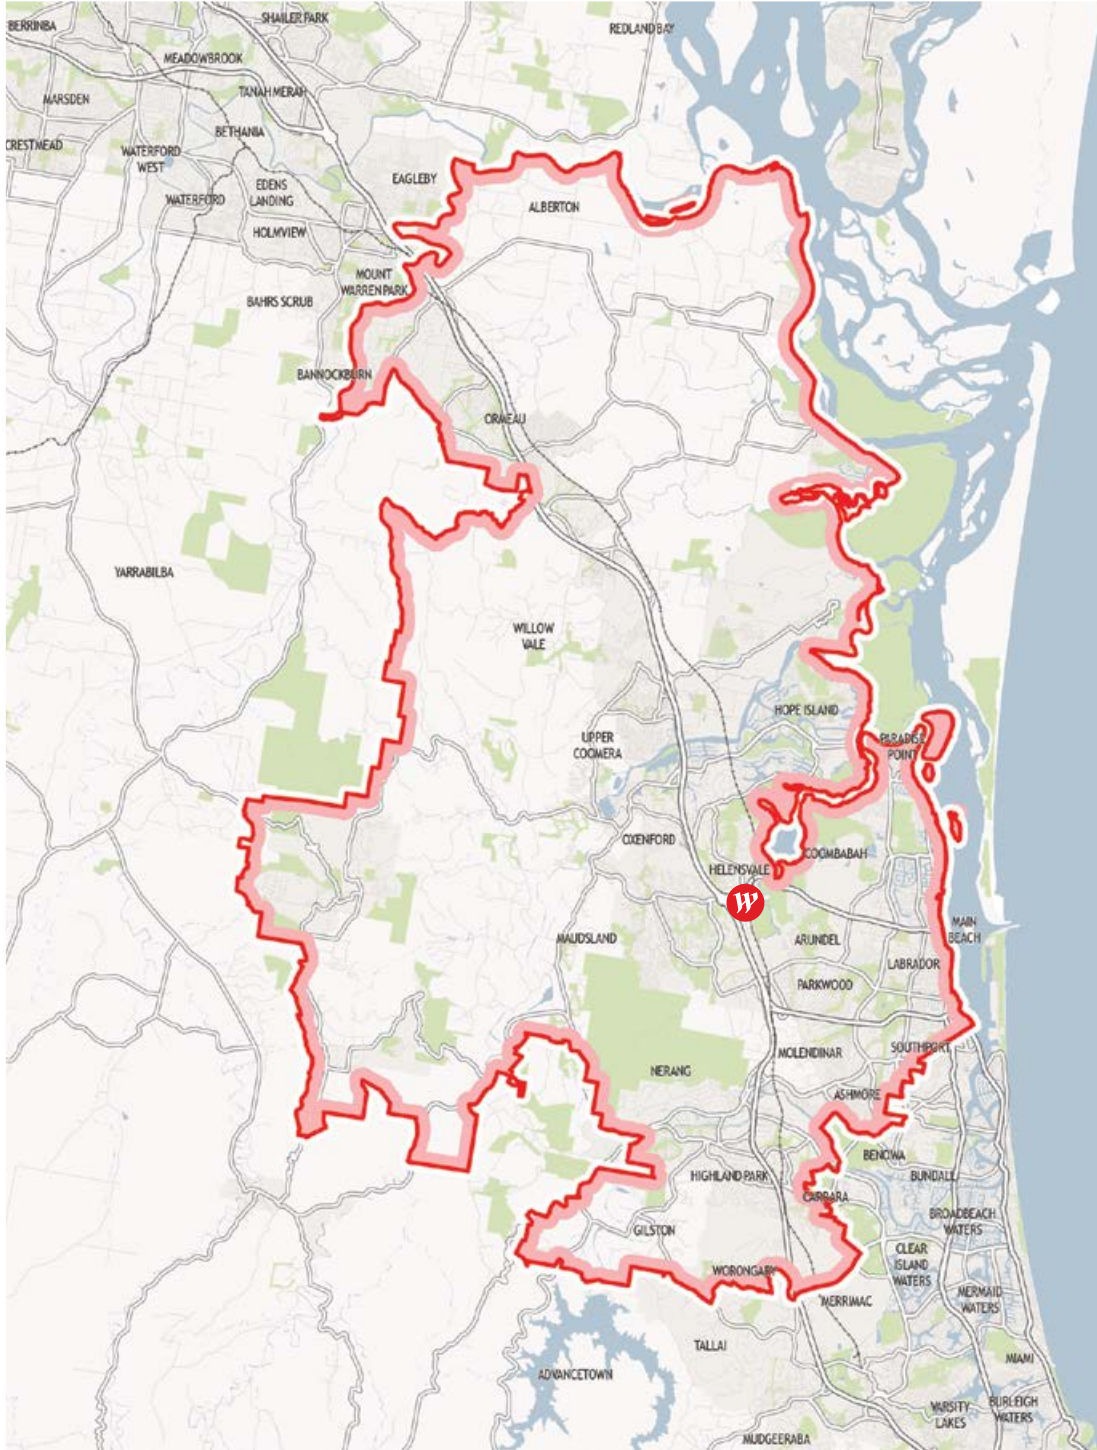

Westfield
Local Heroes

QLD | WESTFIELD HELENSVALE