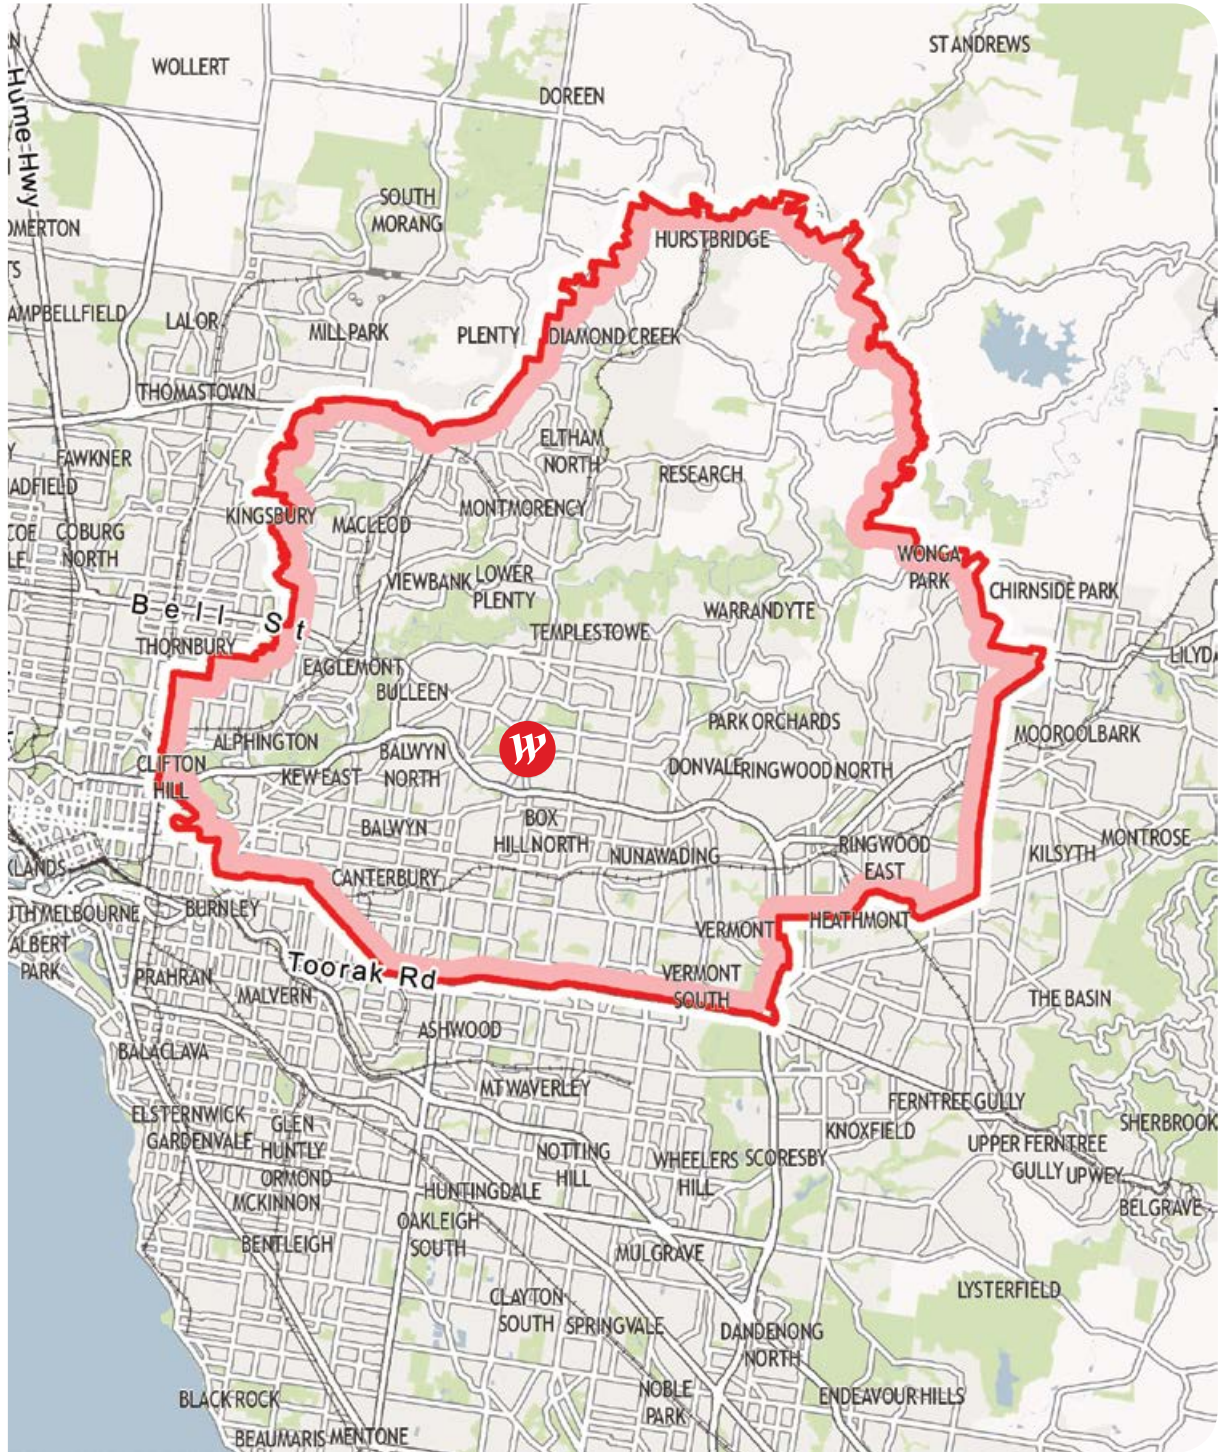

Westfield Local Heroes

VIC | WESTFIELD DONCASTER