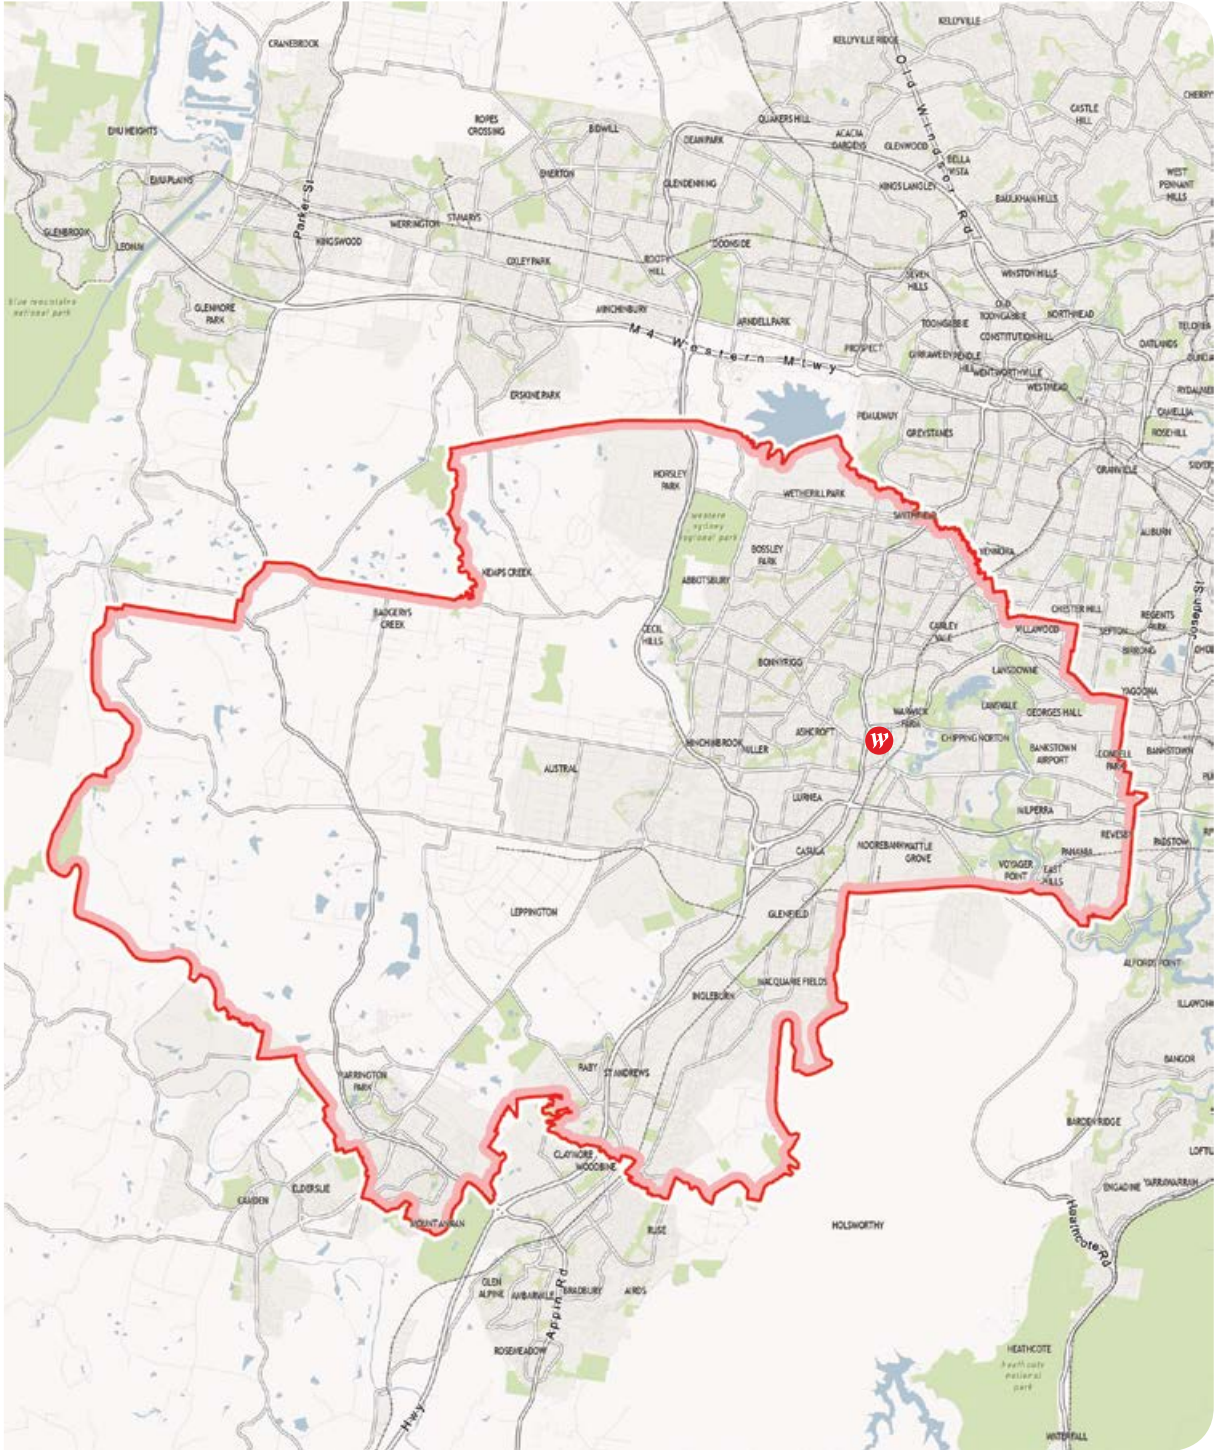

Westfield Local Heroes

NSW | WESTFIELD LIVERPOOL