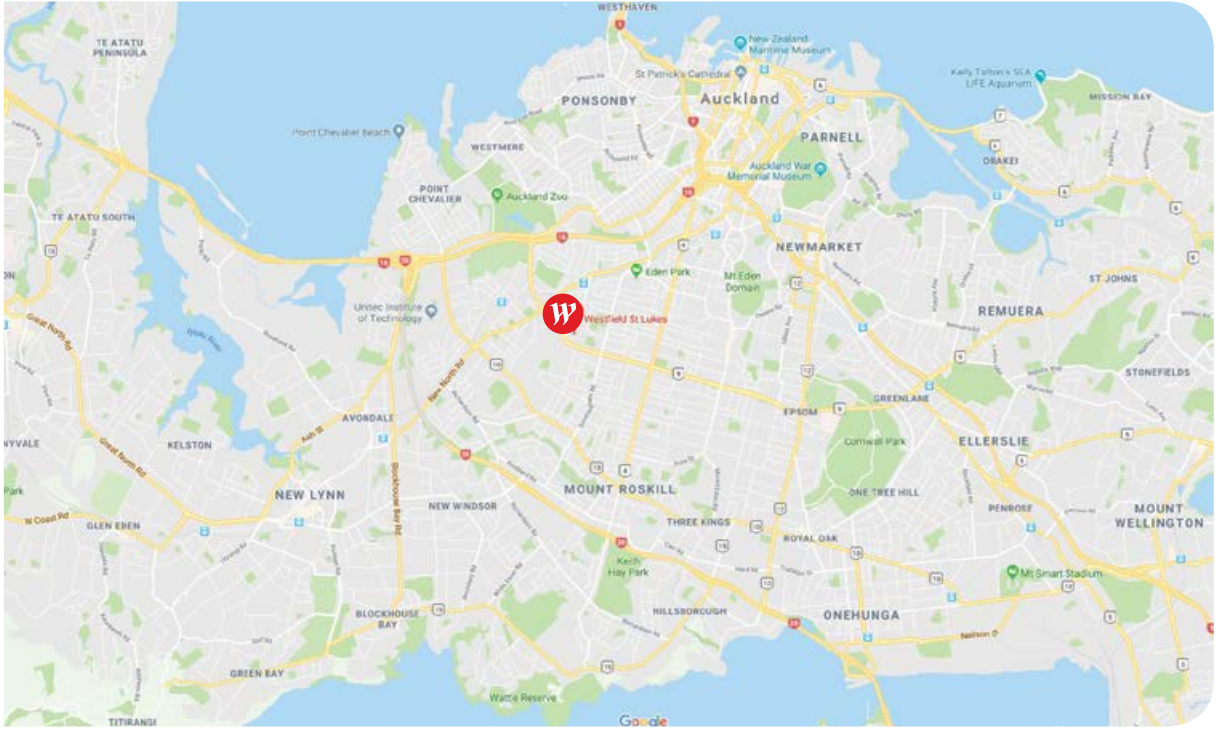

A Westfield Local Hero nominee's work or activity must occur within, and benefit the community of, the local area of a Westfield Centre in Australia or New Zealand. If their work spans across multiple Westfield local areas, the nominator must choose the most relevant centre for the purposes of the nomination.

SOUTH AUSTRALIA

- Marion
- Tea Tree Plaza
- West Lakes

VICTORIA

- Airport West
- Doncaster
- Fountain Gate
- Geelong
- Knox
- Plenty Valley
- Southland

QUEENSLAND

- Carindale
- Chermside
- Garden City
- Helensvale
- North Lakes

NEW SOUTH WALES

- Bondi Junction
- Burwood
- Chatswood
- Eastgardens
- Hornsby
- Hurstville
- Kotara
- Liverpool
- Miranda
- Mt Druitt
- Parramatta
- Penrith
- Sydney
- Tuggerah
- Warringah Mall

ACT

- Belconnen
- Woden

NZ | WESTFIELD ALBANY

Westfield
Local Heroes

NZ | WESTFIELD MANUKAU CITY

Westfield
Local Heroes

NZ | WESTFIELD ST LUKES

Westfield
Local Heroes

NZ | WESTFIELD RICCARTON