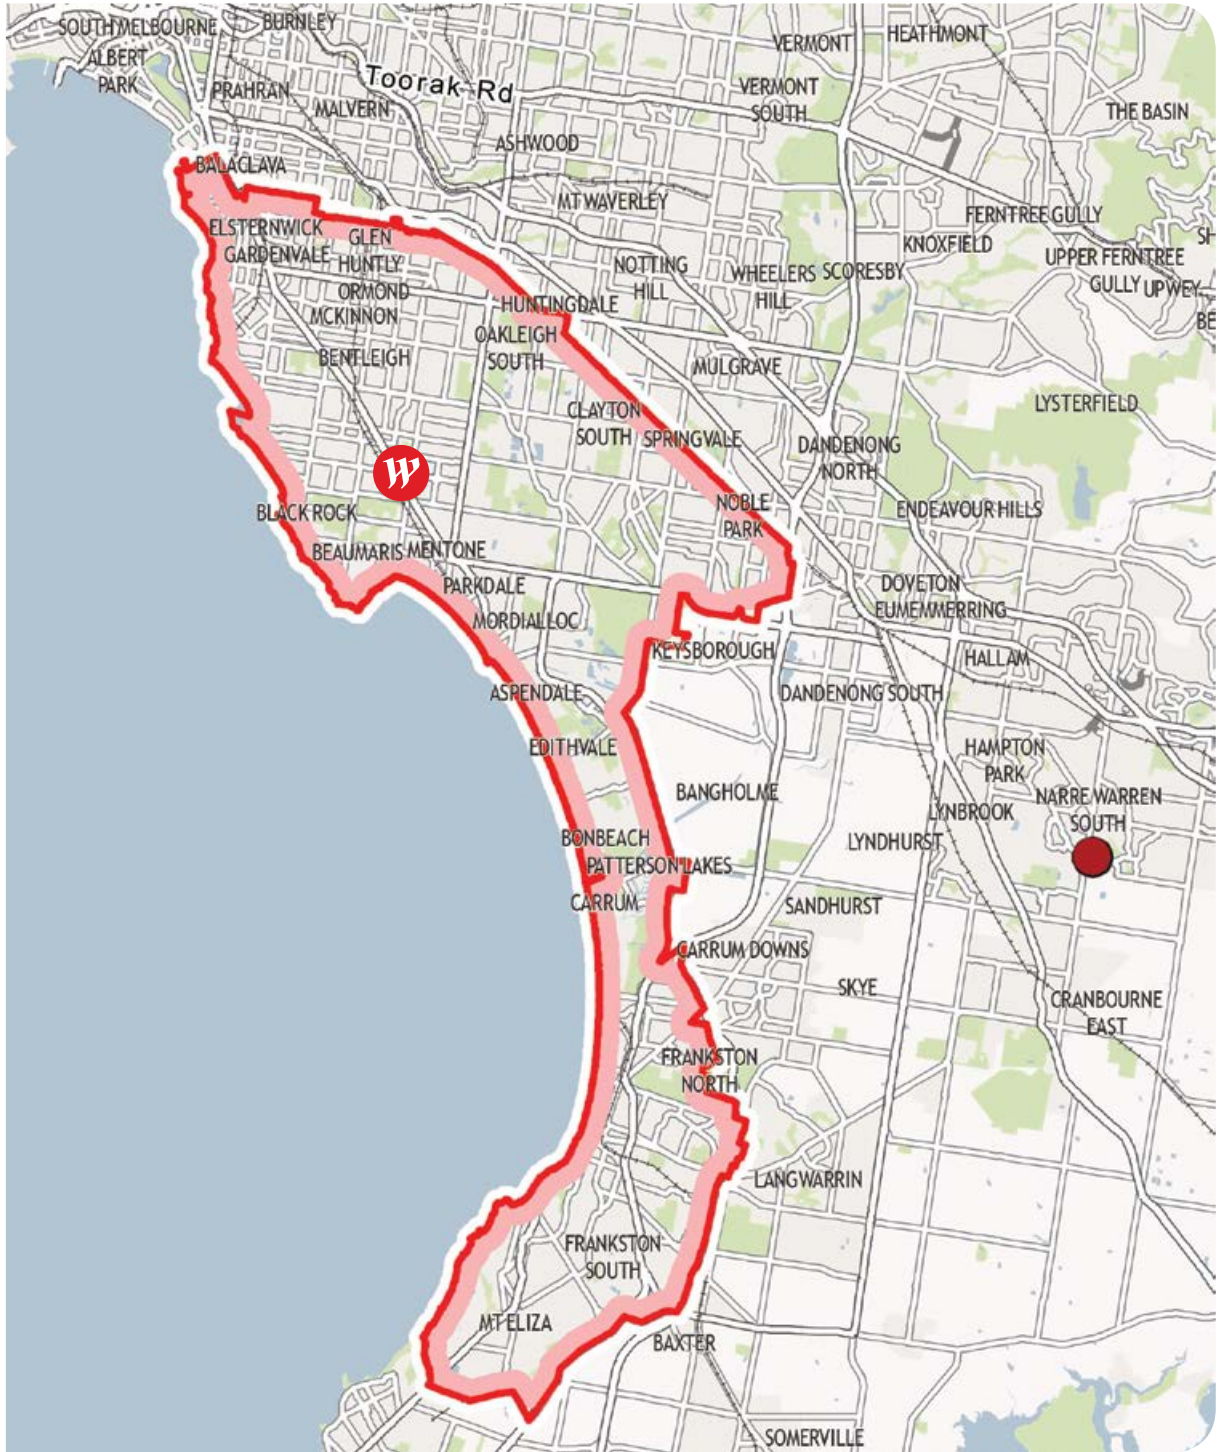

Westfield Local Heroes

VIC | WESTFIELD SOUTHLAND