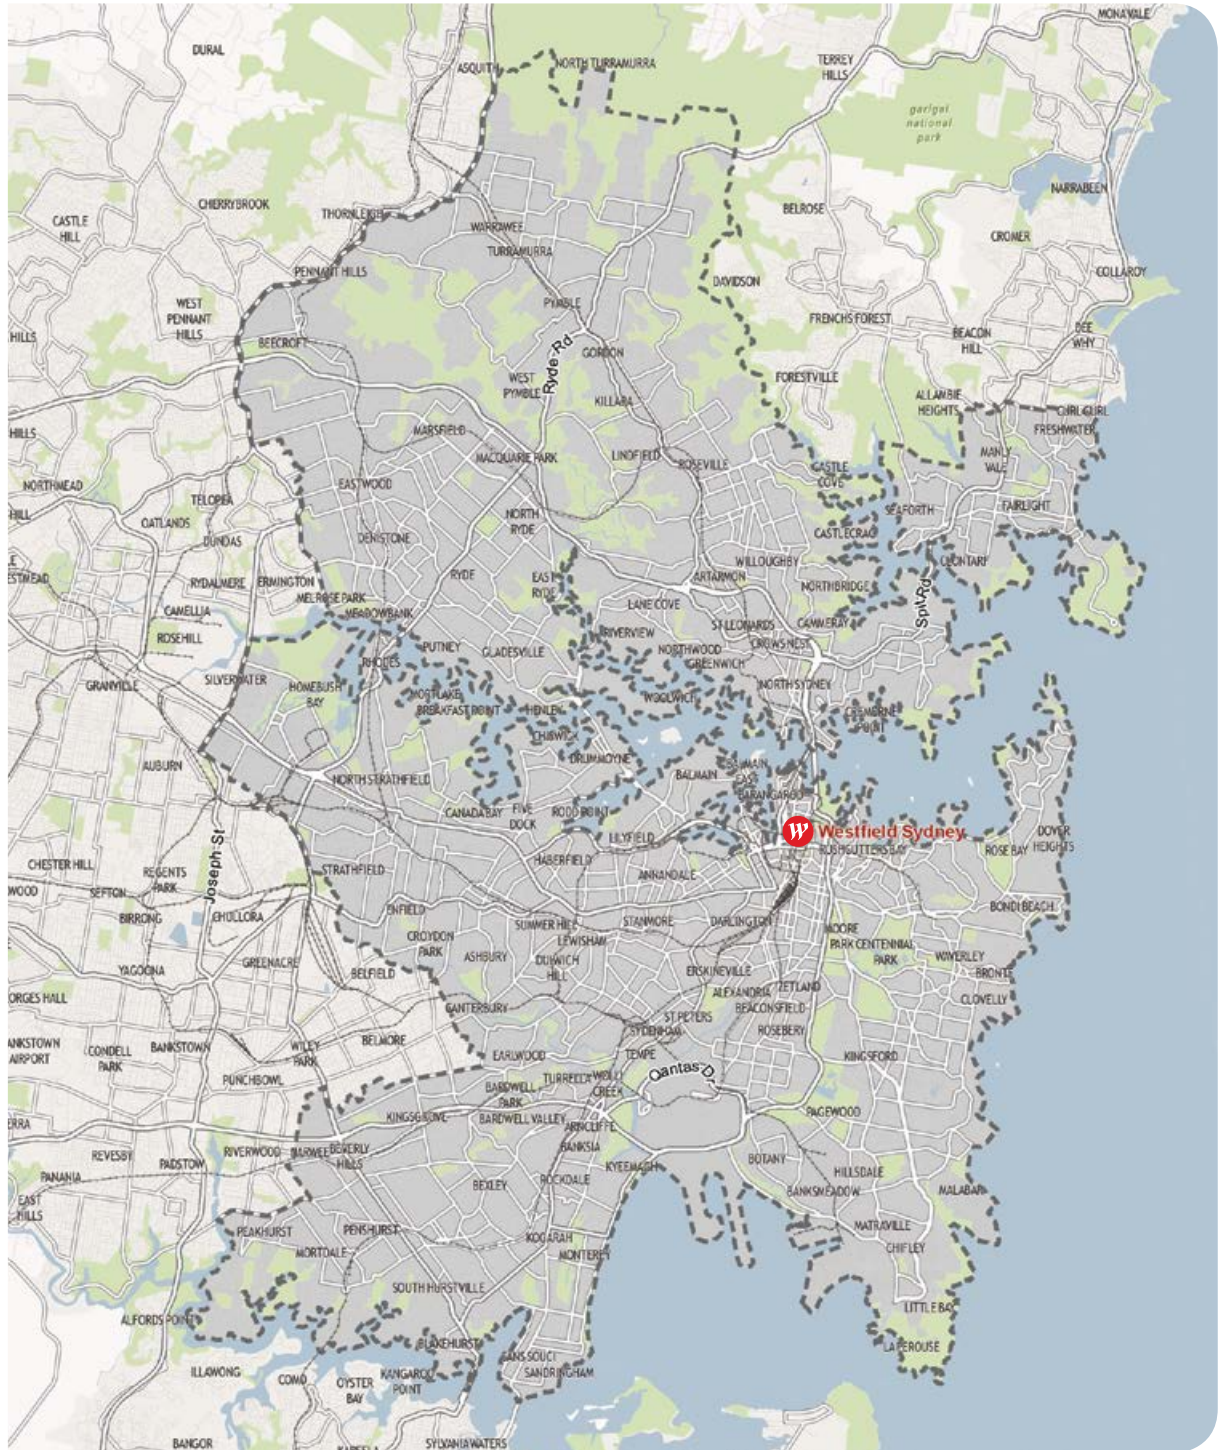

Westfield Local Heroes

NSW | WESTFIELD SYDNEY