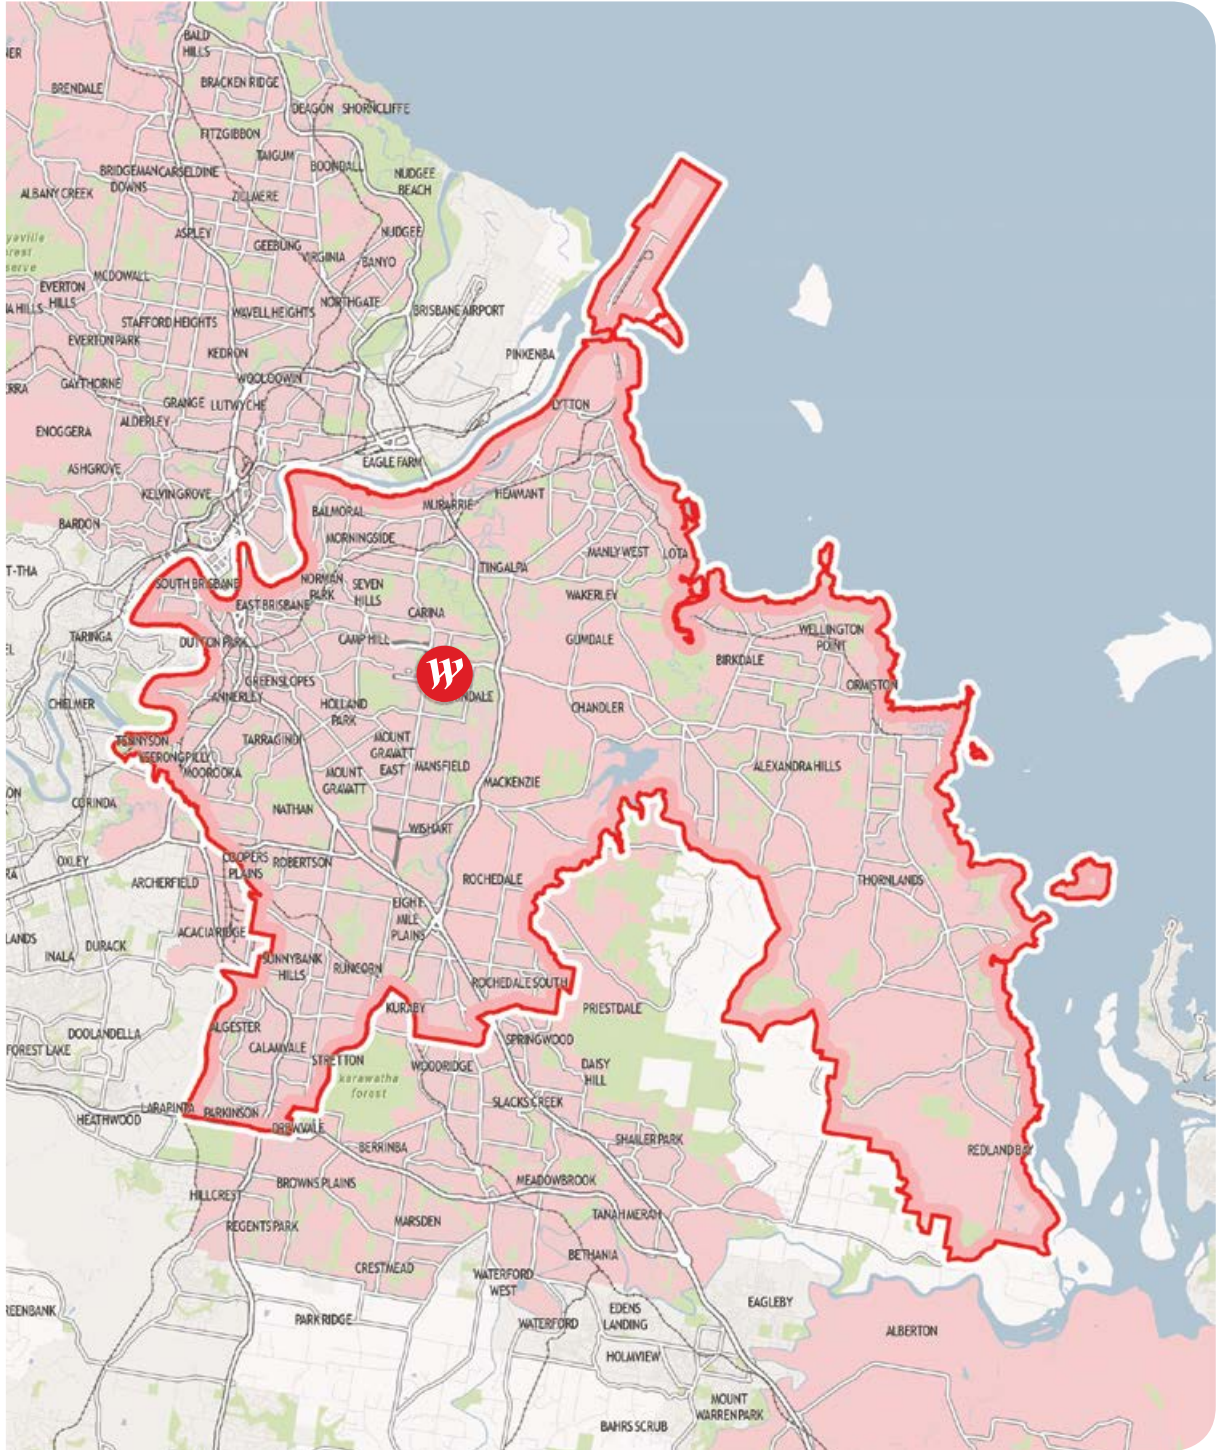

SOUTH AUSTRALIA

- Marion
- Tea Tree Plaza
- West Lakes

VICTORIA

- Airport West
- Doncaster
- Fountain Gate
- Geelong
- Knox
- Plenty Valley
- Southland

QUEENSLAND

- Carindale
- Chermside
- Garden City
- Helensvale
- North Lakes

NEW SOUTH WALES

- Bondi Junction
- Burwood
- Chatswood
- Eastgardens
- Hornsby
- Hurstville
- Kotara
- Liverpool
- Miranda
- Mt Druitt
- Parramatta
- Penrith
- Sydney
- Tuggerah
- Warringah Mall

ACT

- Belconnen
- Woden

NEW ZEALAND

- Albany
- Manukau City
- St Lukes
- Riccarton

Westfield

Local Heroes

Westfield centres:
Queensland

Westfield Local Heroes

QLD | WESTFIELD CARINDALE

Westfield Local Heroes