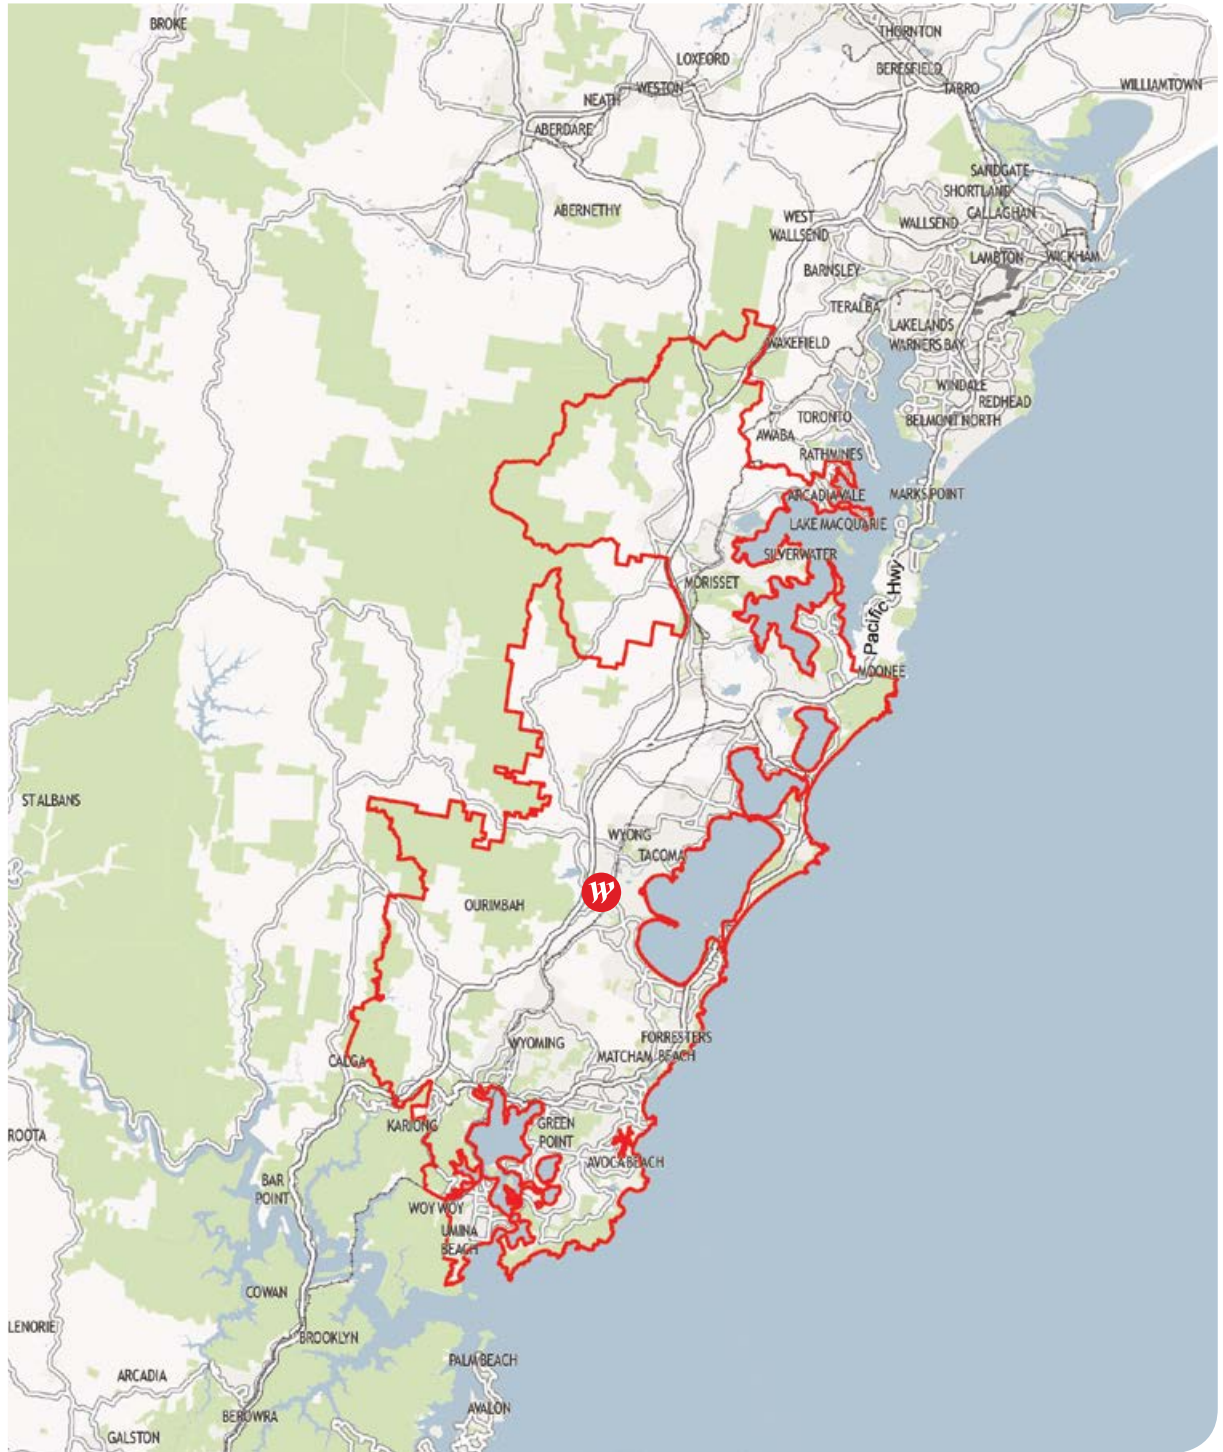

Westfield Local Heroes

NSW | WESTFIELD TUGGERAH