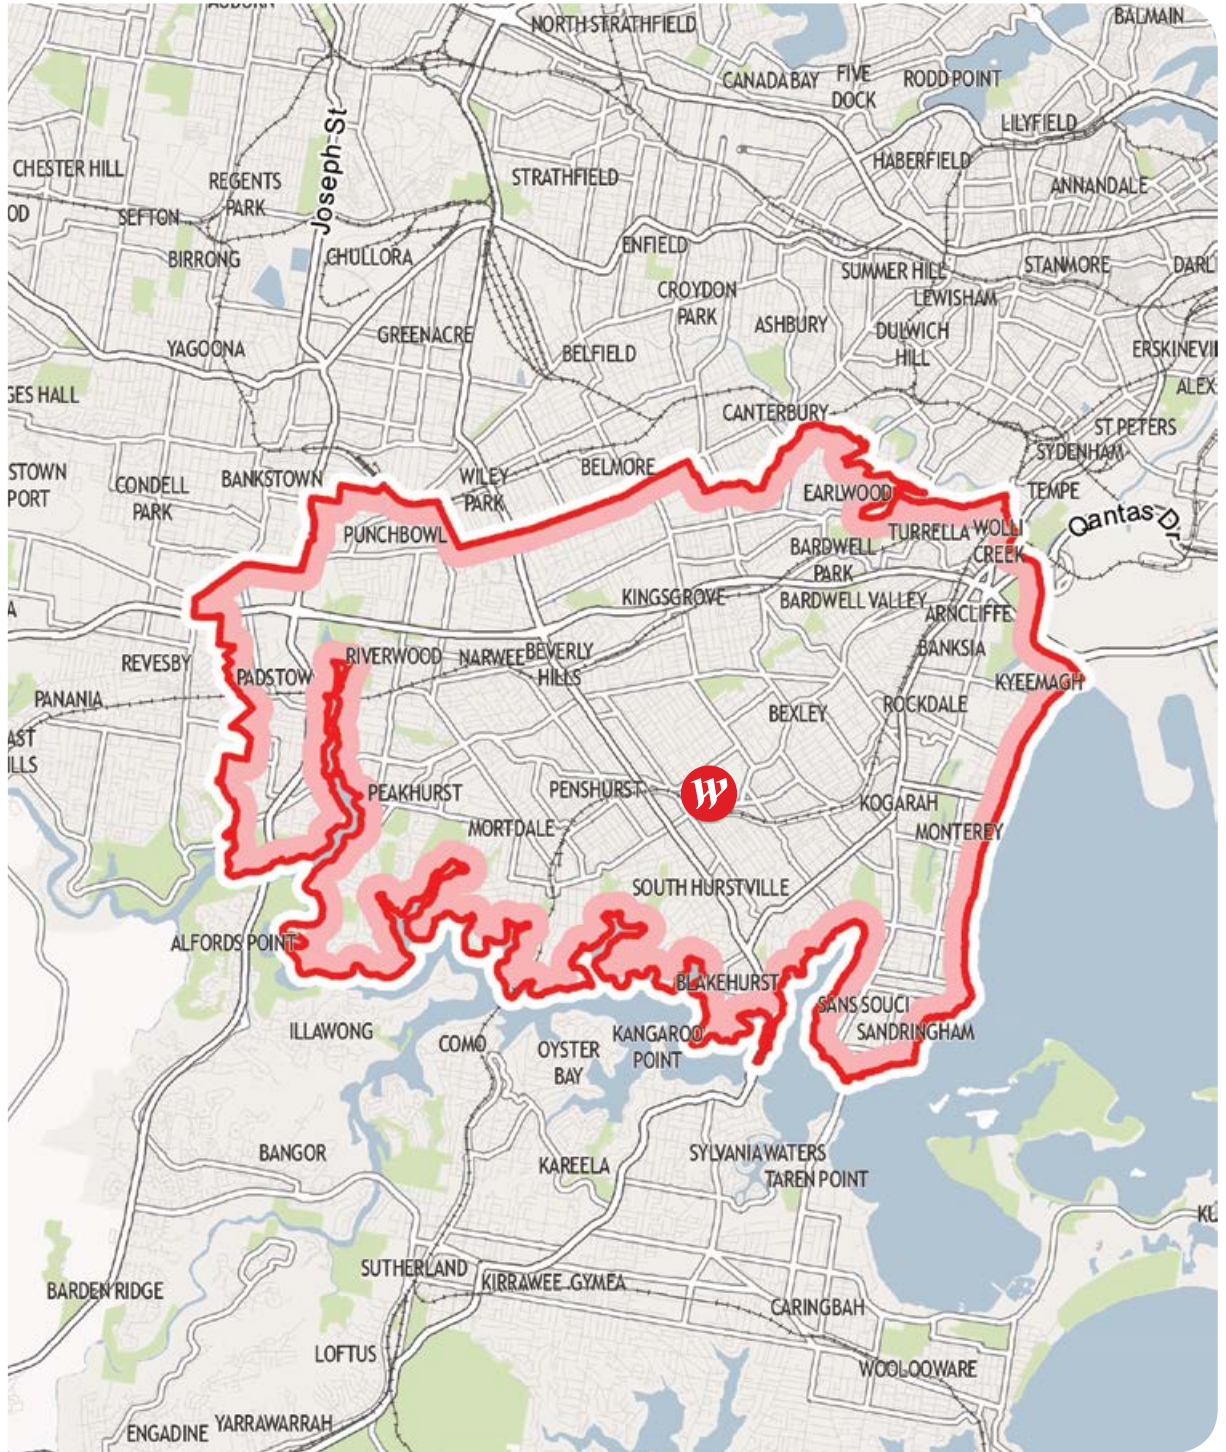

Westfield Local Heroes

NSW | WESTFIELD HURSTVILLE