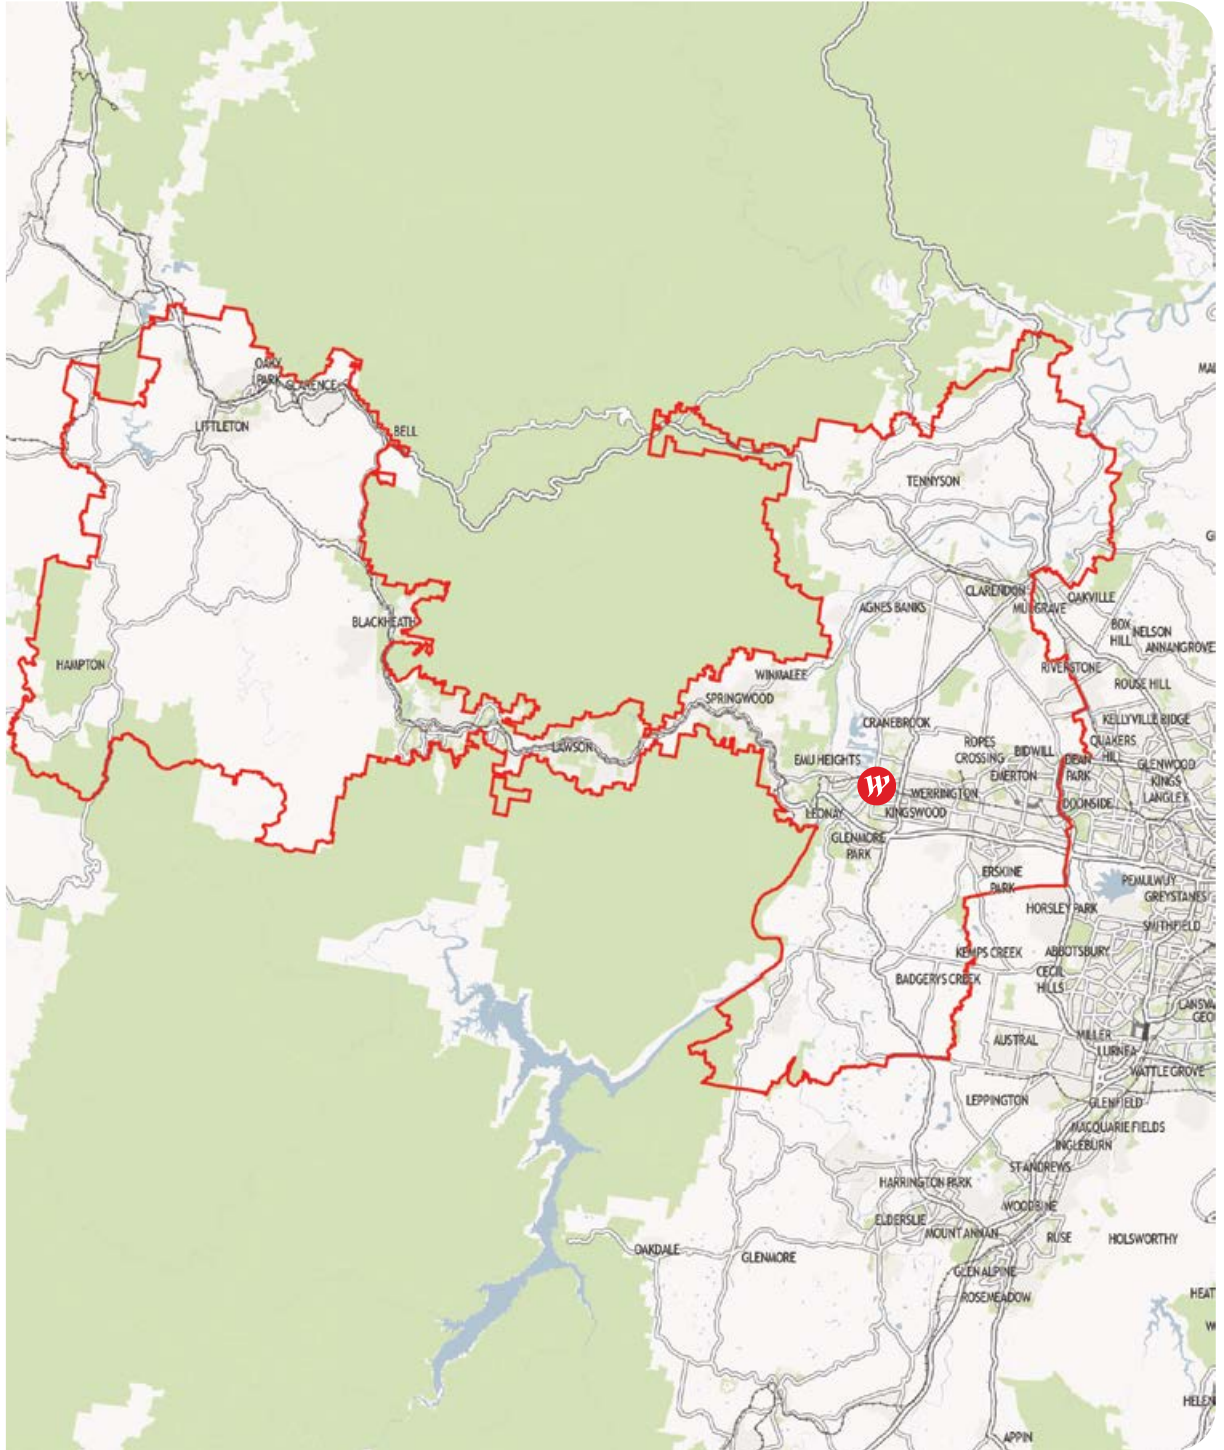

Westfield Local Heroes

NSW | WESTFIELD PENRITH