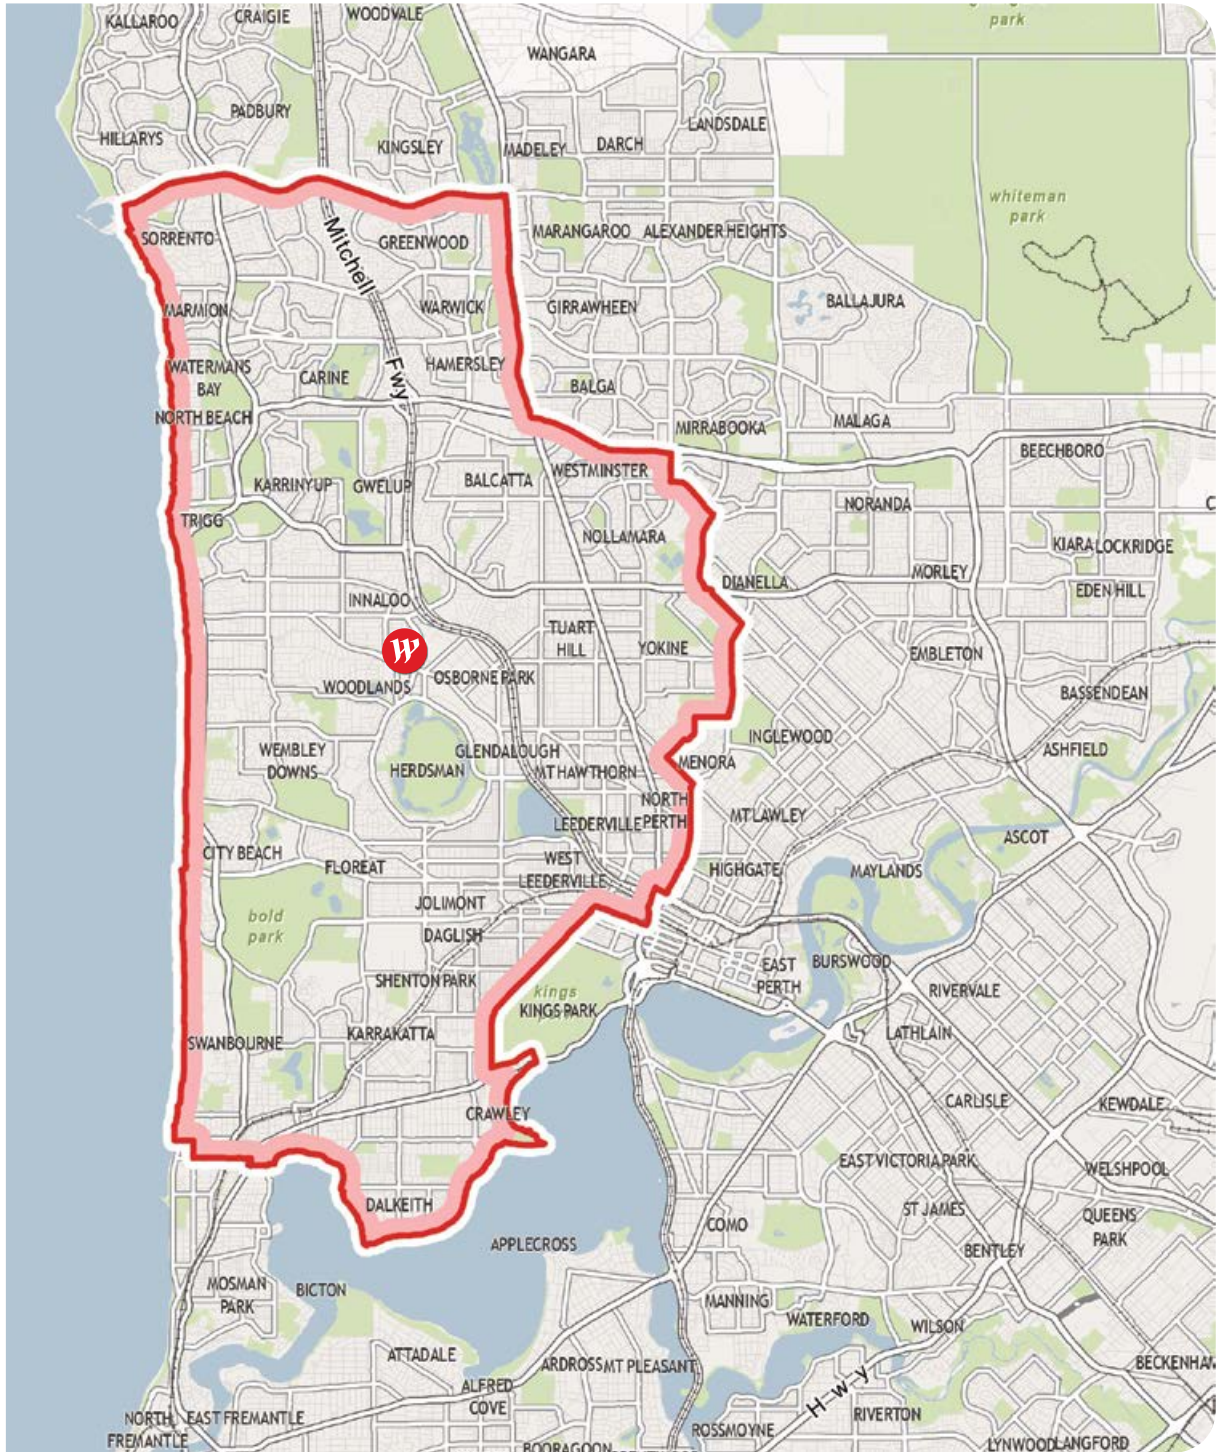

Westfield Local Heroes

WA | WESTFIELD INNALOO