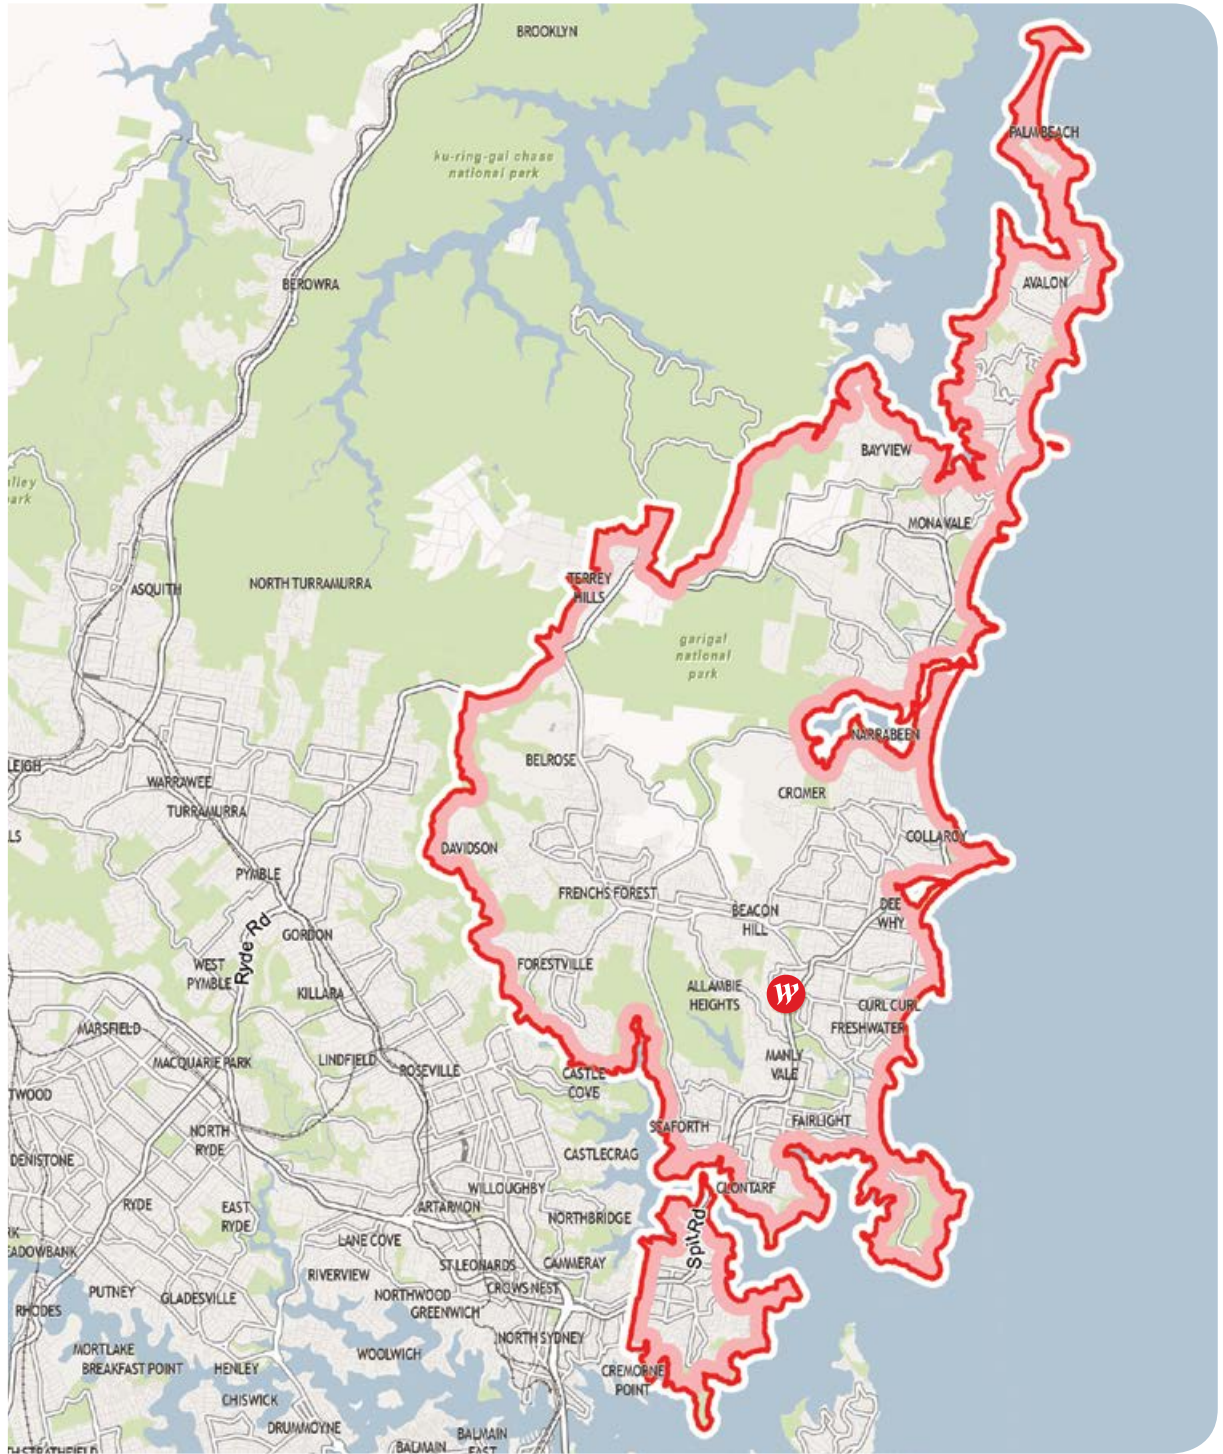

Westfield Local Heroes

NSW | WESTFIELD WARRINGAH MALL