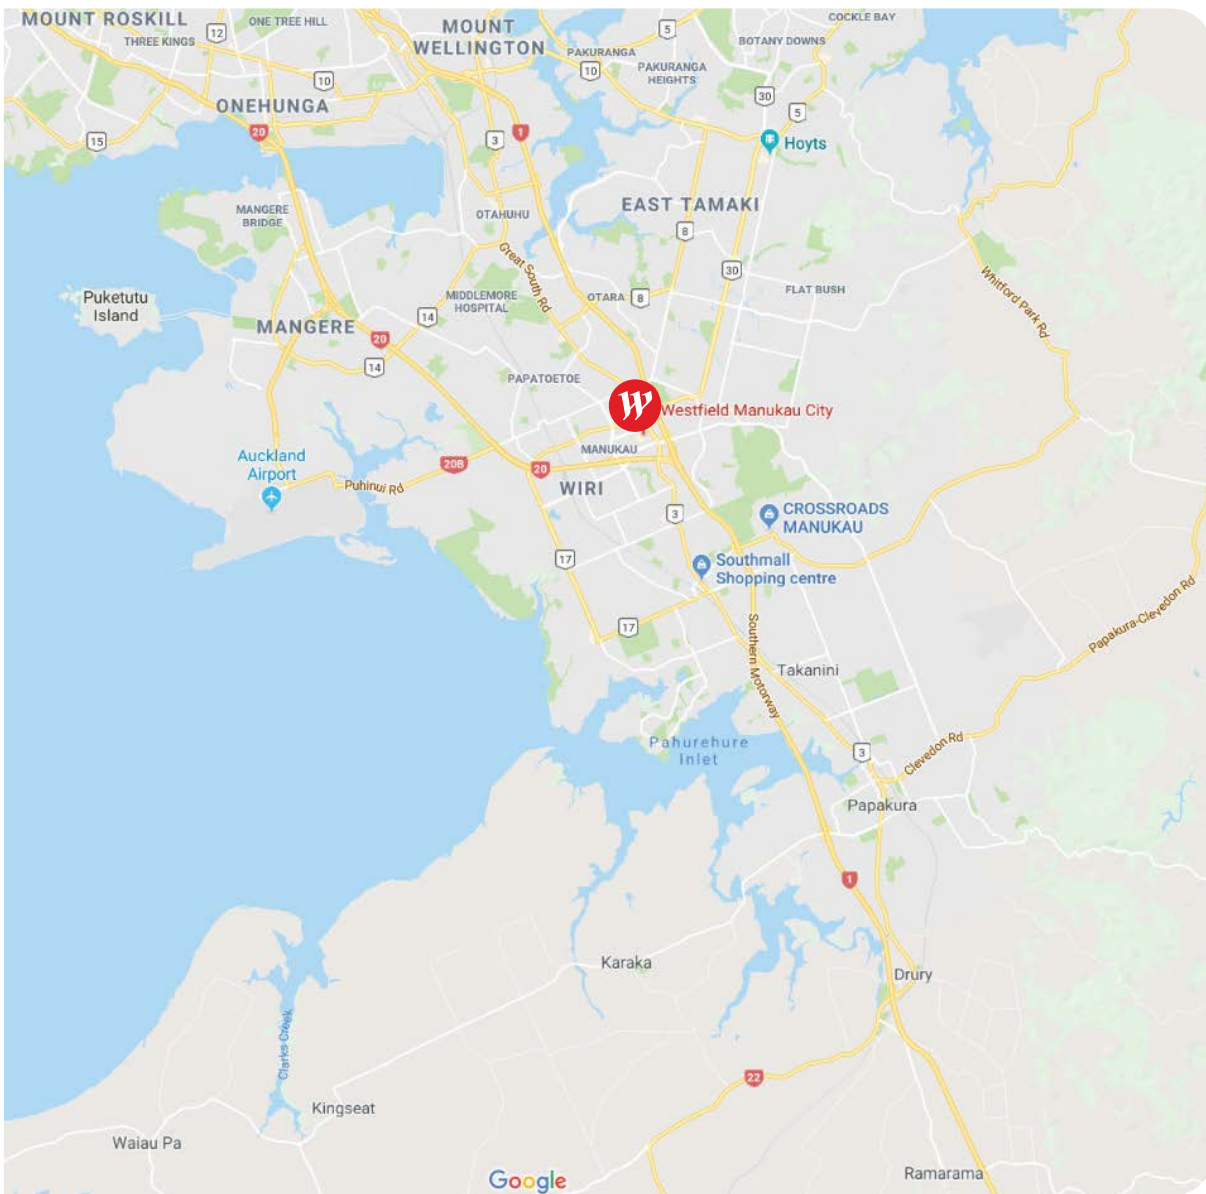

A Westfield Local Hero nominee's work or activity must occur within, and benefit the community of, the local area of a Westfield Centre in Australia or New Zealand. If their work spans across multiple Westfield local areas, the nominator must choose the most relevant centre for the purposes of the nomination.

SOUTH AUSTRALIA

- Marion
- Tea Tree Plaza
- West Lakes

VICTORIA

- Airport West
- Doncaster
- Fountain Gate
- Geelong
- Knox
- Plenty Valley
- Southland

QUEENSLAND

- Carindale
- Chermside
- Garden City
- Helensvale
- North Lakes

NEW SOUTH WALES

- Bondi Junction
- Burwood
- Chatswood
- Eastgardens
- Hornsby
- Hurstville
- Kotara
- Liverpool
- Miranda
- Mt Druitt
- Parramatta
- Penrith
- Sydney
- Tuggerah
- Warringah Mall

ACT

- Belconnen
- Woden

NZ | WESTFIELD ALBANY

Westfield
Local Heroes

NZ | WESTFIELD MANUKAU CITY

Westfield
Local Heroes

NZ | WESTFIELD ST LUKES

Westfield
Local Heroes

NZ | WESTFIELD RICCARTON