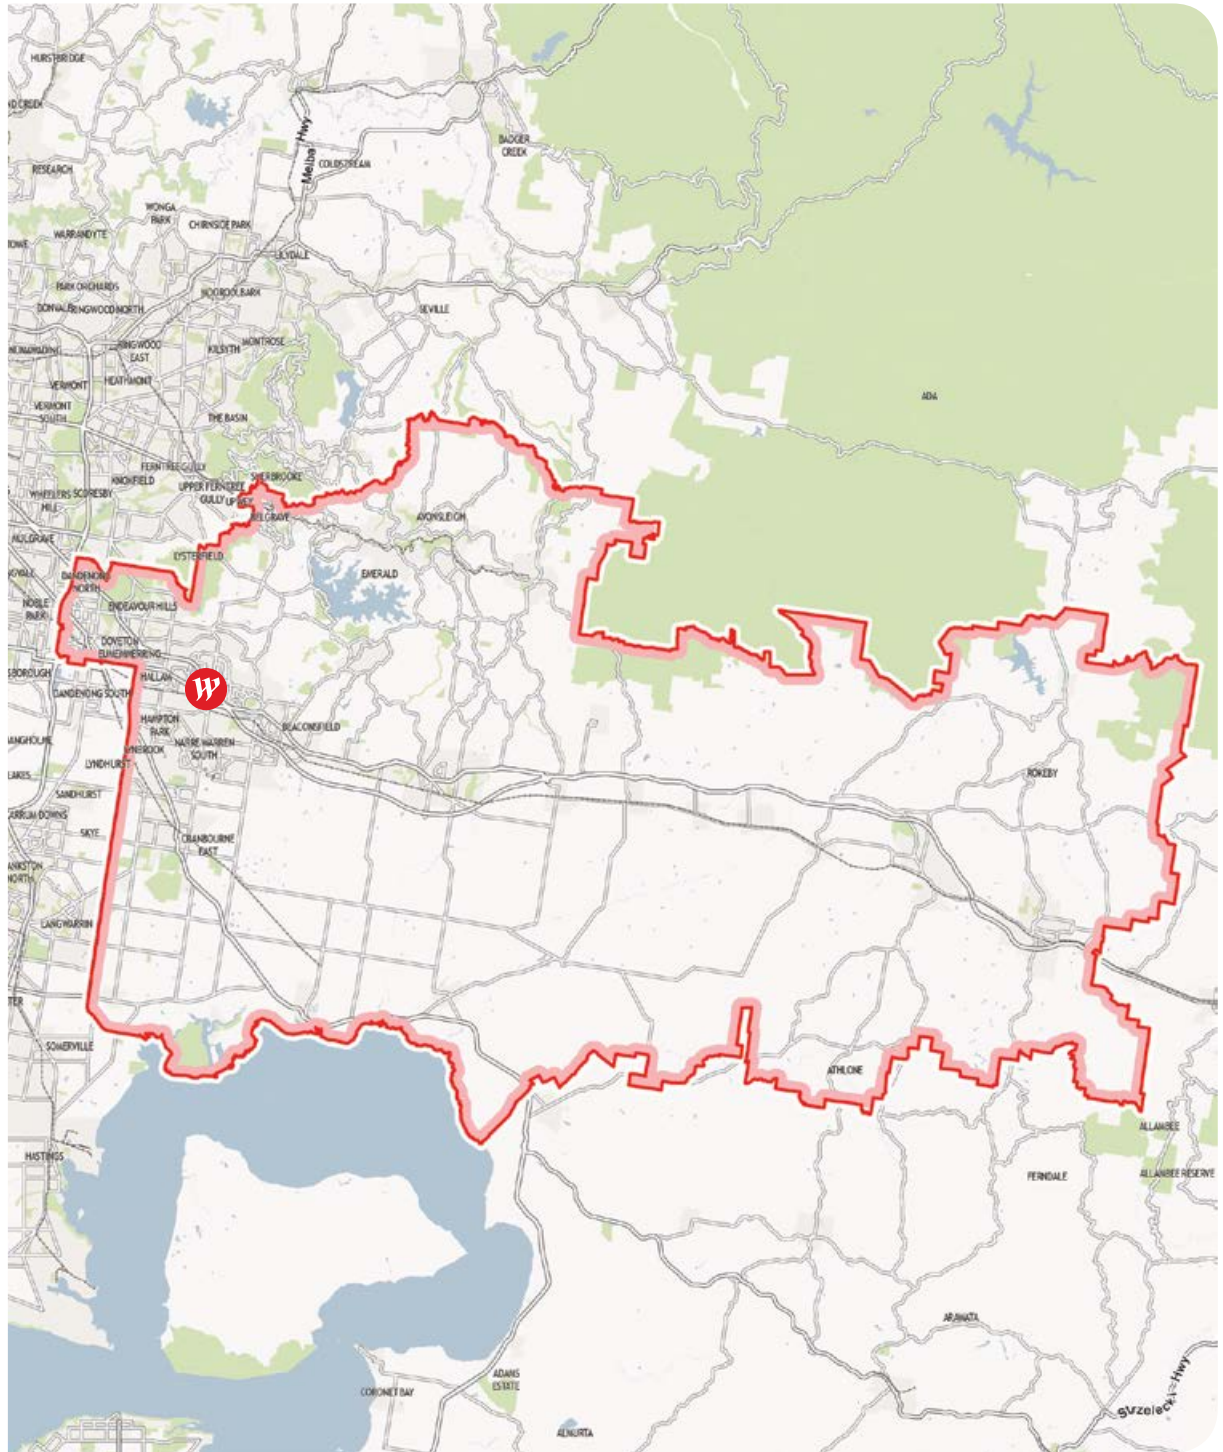

Westfield Local Heroes

VIC | WESTFIELD FOUNTAIN GATE