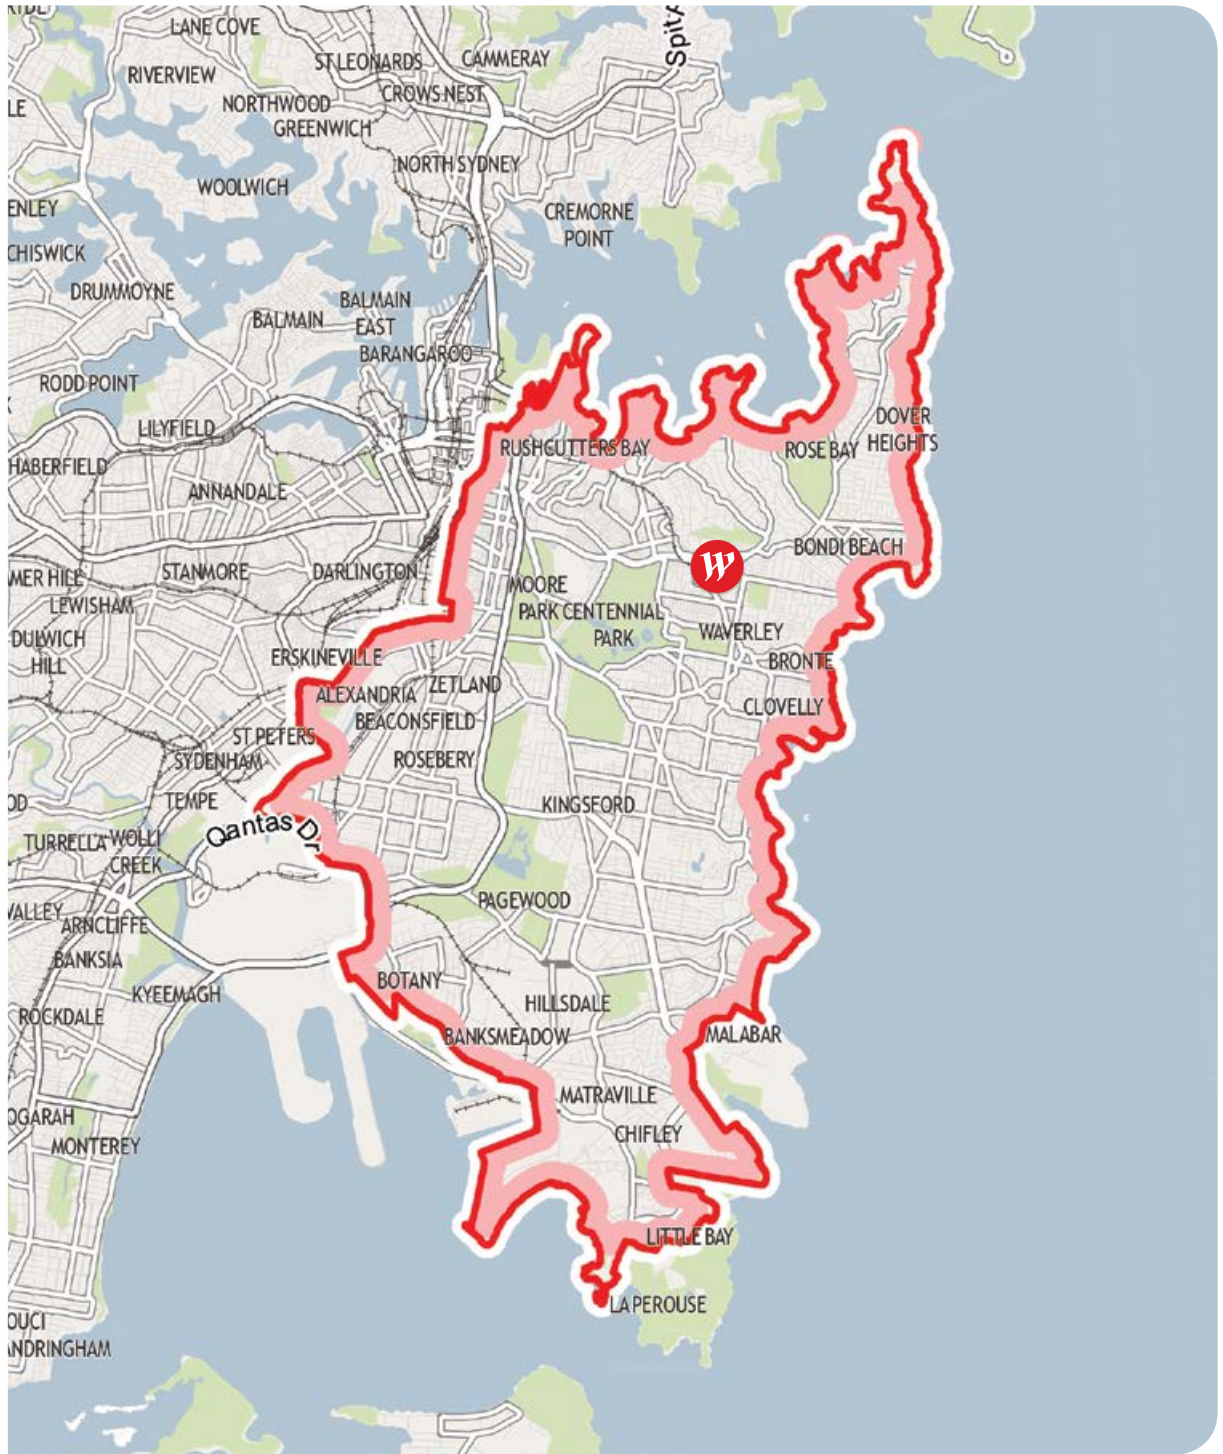

Westfield
Local Heroes

NSW | WESTFIELD BONDI JUNCTION