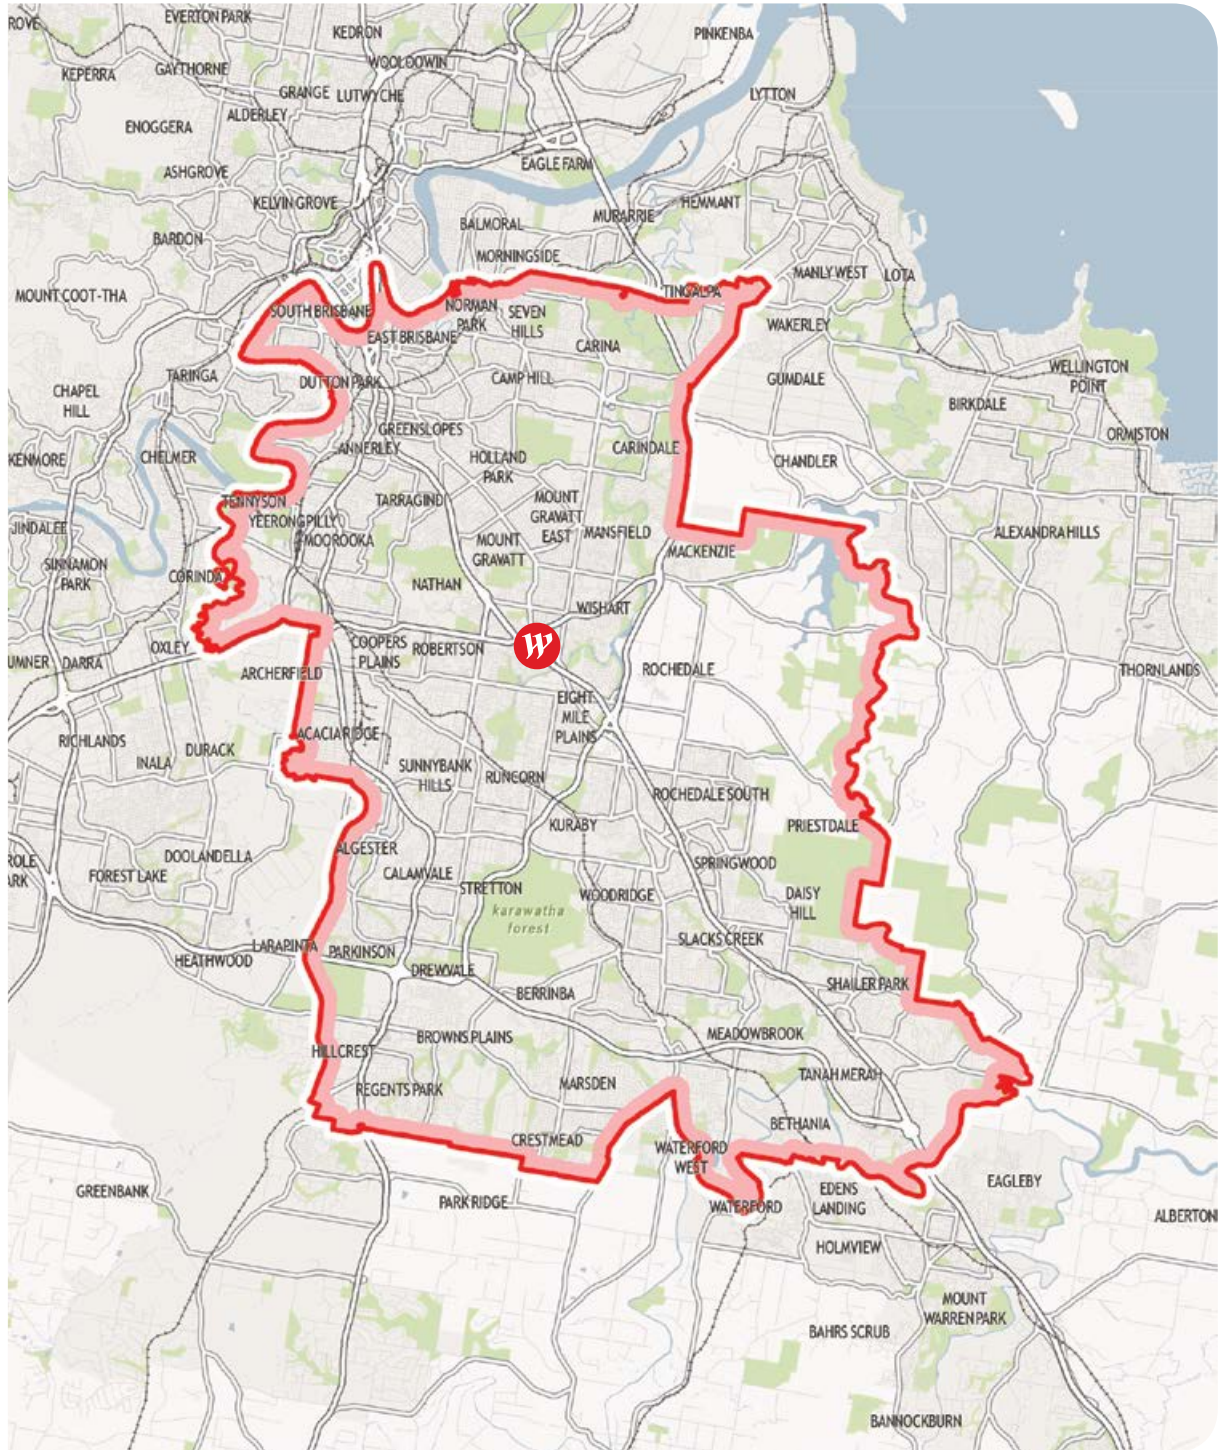

Westfield Local Heroes

QLD | WESTFIELD GARDEN CITY