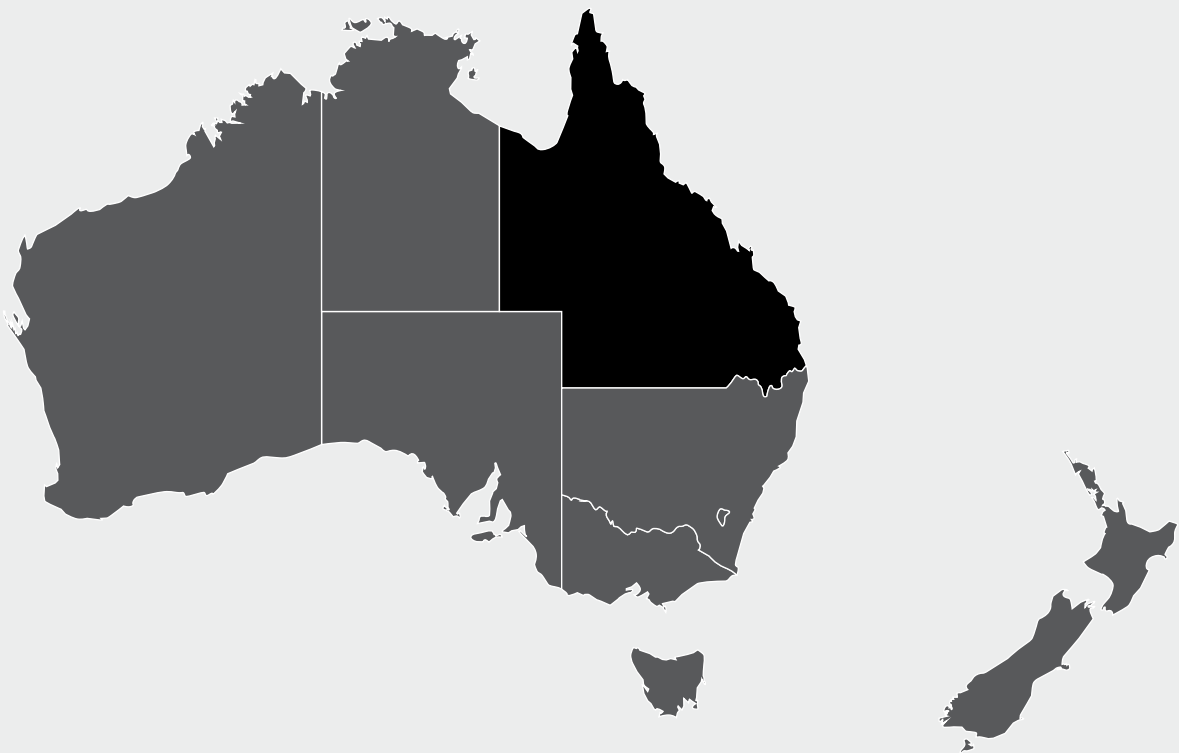

SOUTH AUSTRALIA

- Marion
- Tea Tree Plaza
- West Lakes

VICTORIA

- Airport West
- Doncaster
- Fountain Gate
- Geelong
- Knox
- Plenty Valley
- Southland

QUEENSLAND

- Carindale
- Chermside
- Garden City
- Helensvale
- North Lakes

NEW SOUTH WALES

- Bondi Junction
- Burwood
- Chatswood
- Eastgardens
- Hornsby
- Hurstville
- Kotara
- Liverpool
- Miranda
- Mt Druitt
- Parramatta
- Penrith
- Sydney
- Tuggerah
- Warringah Mall

ACT

- Belconnen
- Woden

NEW ZEALAND

- Albany
- Manukau City
- St Lukes
- Riccarton

Westfield

Local Heroes

Westfield centres:
Queensland

Westfield Local Heroes

QLD | WESTFIELD CARINDALE

Westfield Local Heroes

NZ | WESTFIELD ALBANY

Westfield
Local Heroes

NZ | WESTFIELD MANUKAU CITY

Westfield
Local Heroes

NZ | WESTFIELD ST LUKES

Westfield
Local Heroes

NZ | WESTFIELD RICCARTON