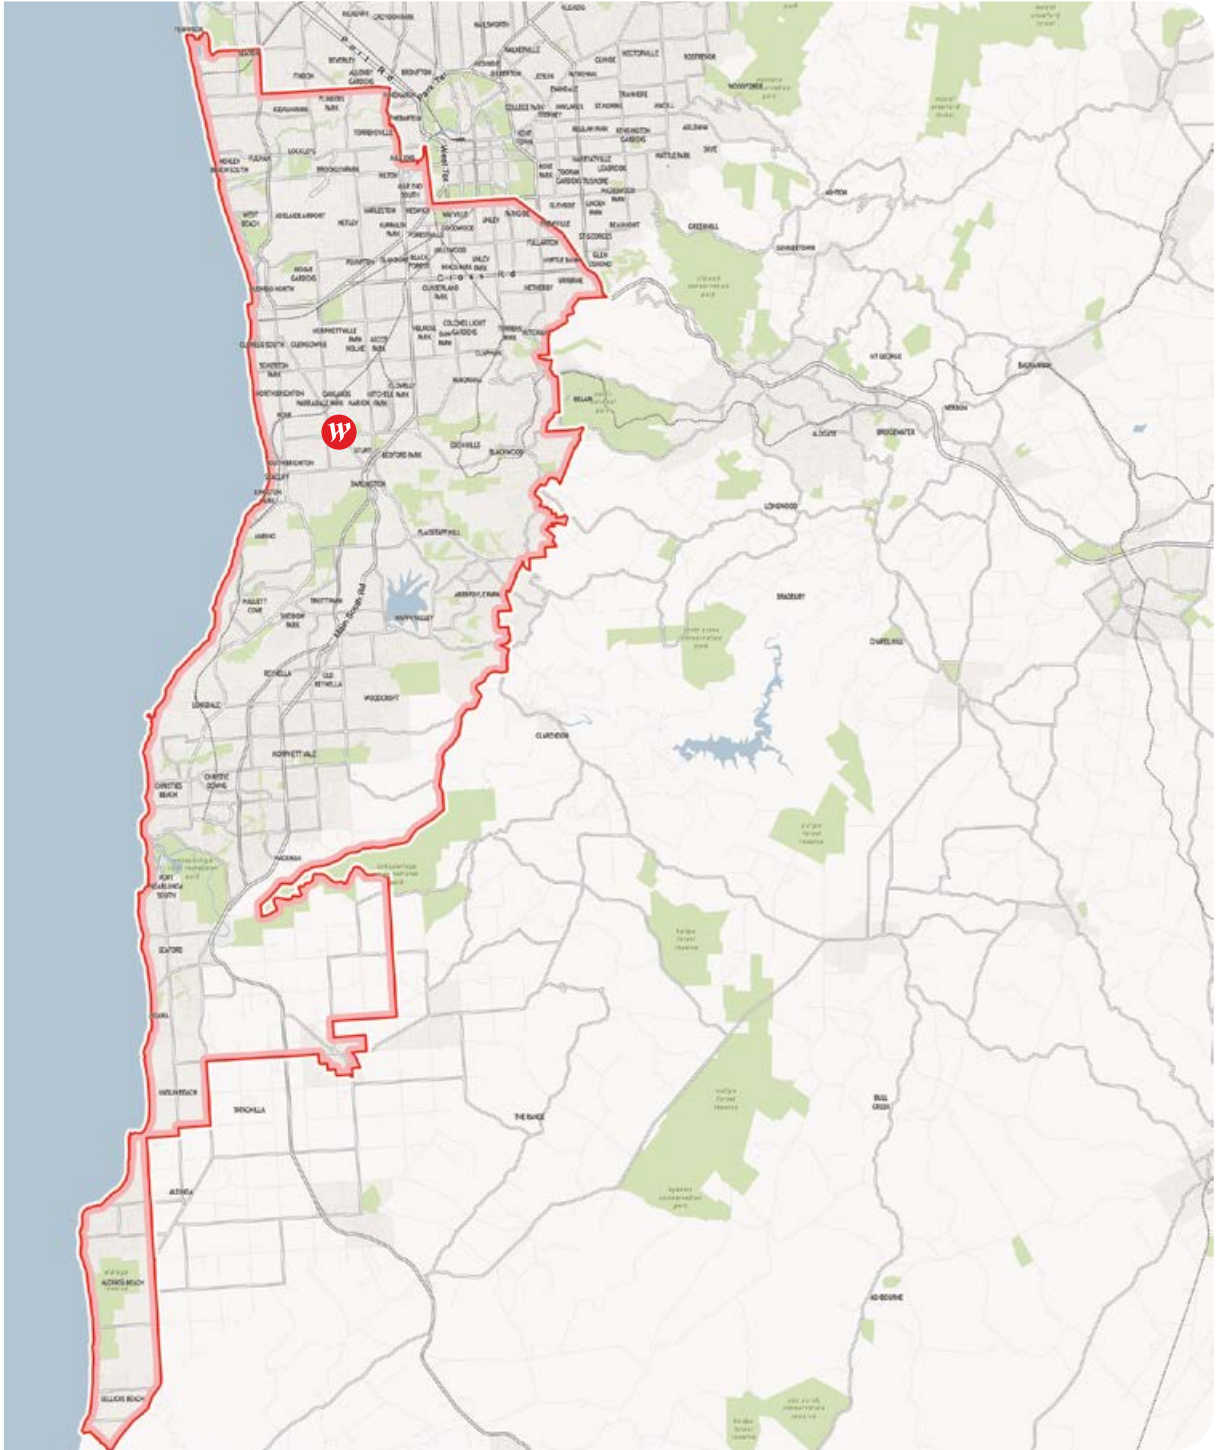

Westfield Local Heroes

SA | WESTFIELD MARION