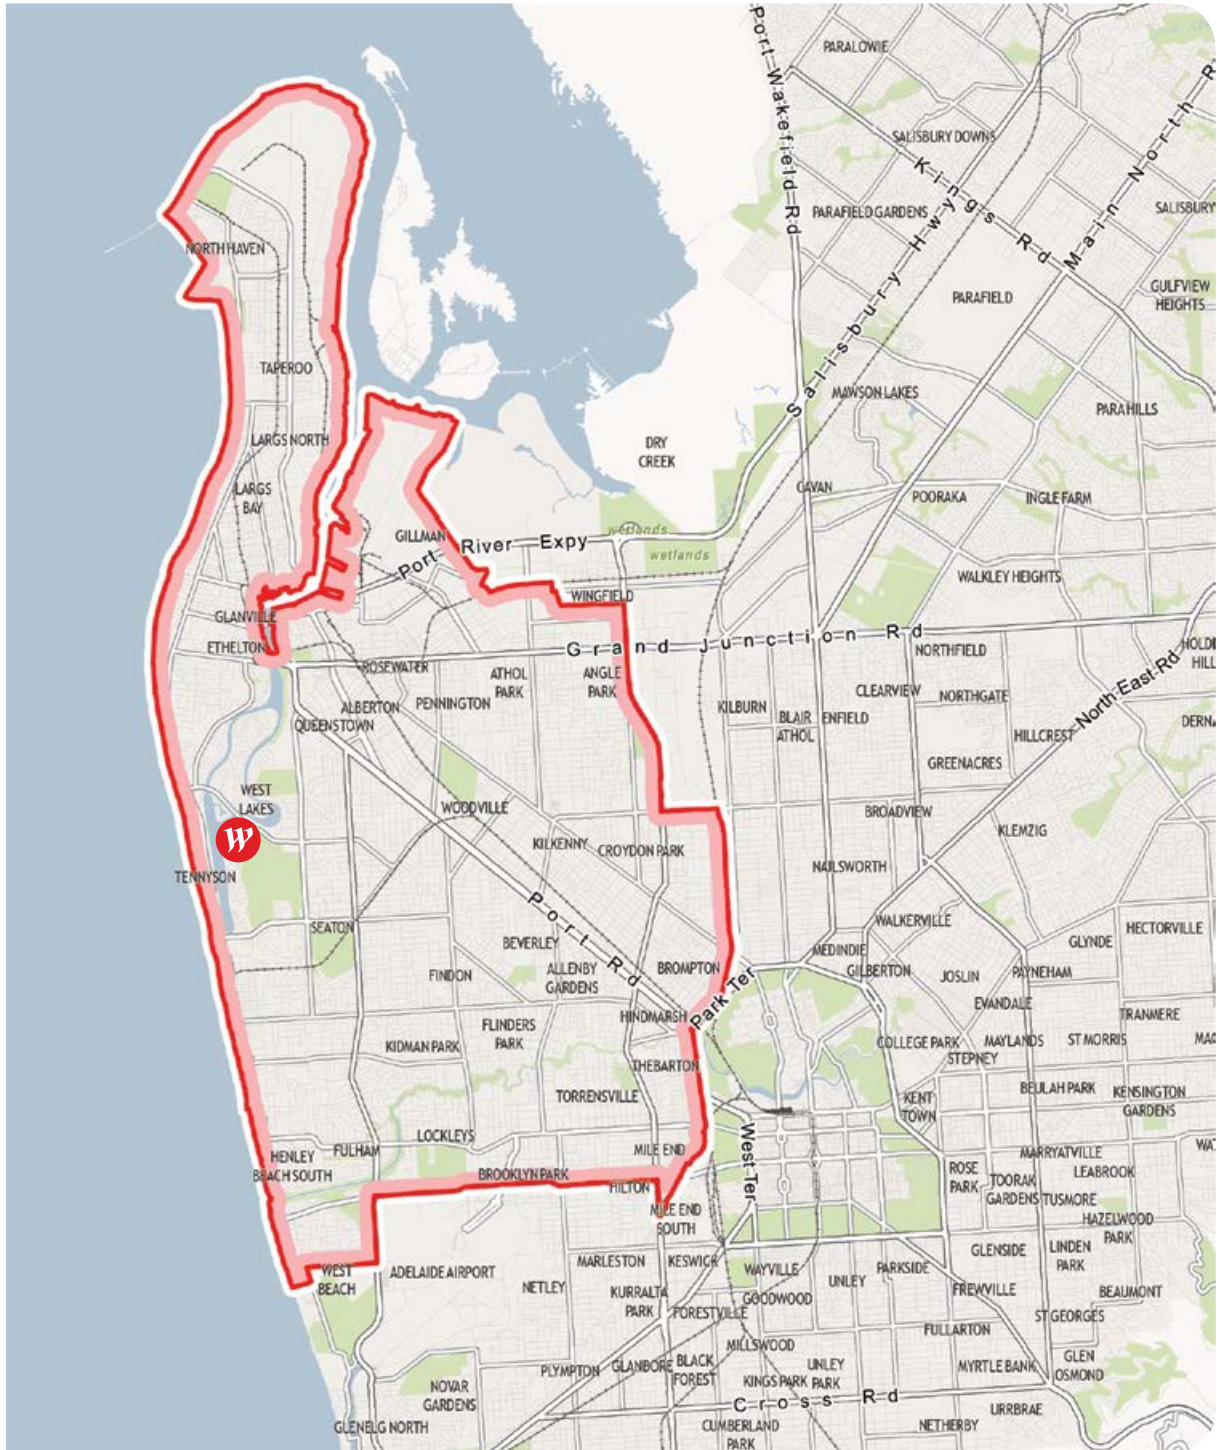

SOUTH AUSTRALIA

- Marion
- Tea Tree Plaza
- West Lakes

VICTORIA

- Airport West
- Doncaster
- Fountain Gate
- Geelong
- Knox
- Plenty Valley
- Southland

QUEENSLAND

- Carindale
- Chermside
- Garden City
- Helensvale
- North Lakes

NEW SOUTH WALES

- Bondi Junction
- Burwood
- Chatswood
- Eastgardens
- Hornsby
- Hurstville
- Kotara
- Liverpool
- Miranda
- Mt Druitt
- Parramatta
- Penrith
- Sydney
- Tuggerah
- Warringah Mall

ACT

- Belconnen
- Woden

SA | WESTFIELD MARION

Westfield Local Heroes

SA | WESTFIELD TEA TREE PLAZA

Westfield Local Heroes

SA | WESTFIELD WEST LAKES

Westfield

Local Heroes

Westfield centres:
Western Australia