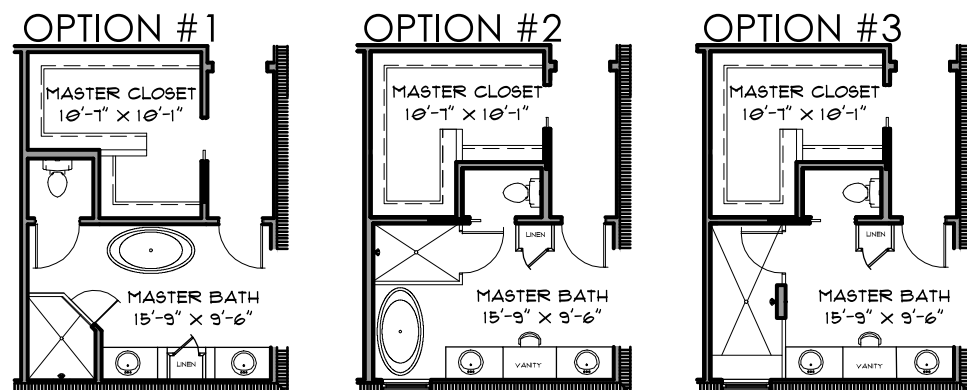

Master bathroom options

9123 Strada Place, Suite 7125 Naples, FL 34108

239.594.9400

residencesatmercato.com

LE JARDIN
Single Family