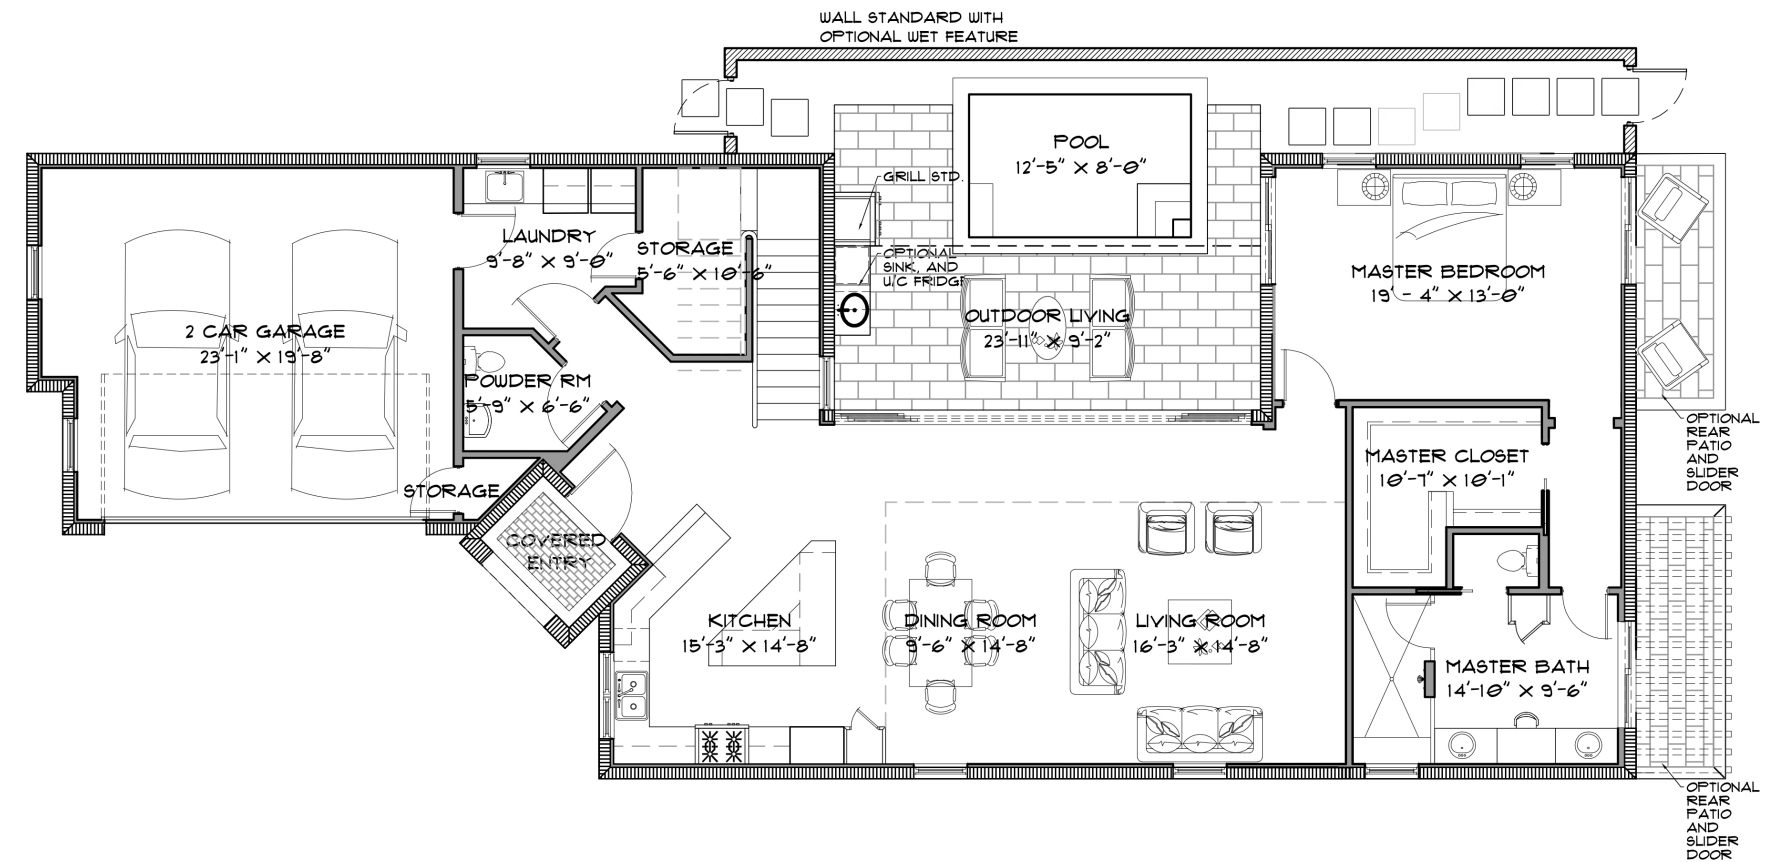

LE JARDIN

4 Bedrooms
4.5 Bathrooms

Lower Floor	1,828 SQ. FT.
Upper Floor	1,422 SQ. FT.
Total Under Air	3,250 SQ. FT.

Marketed exclusively by
Premier Sotheby's
INTERNATIONAL REALTY
Each office is independently owned and operated