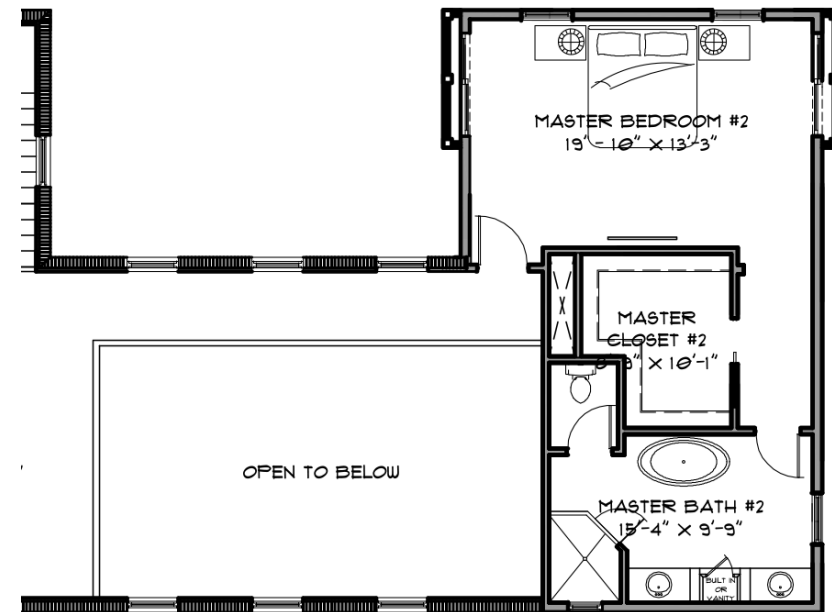

LE JARDIN Options

Master bedroom option