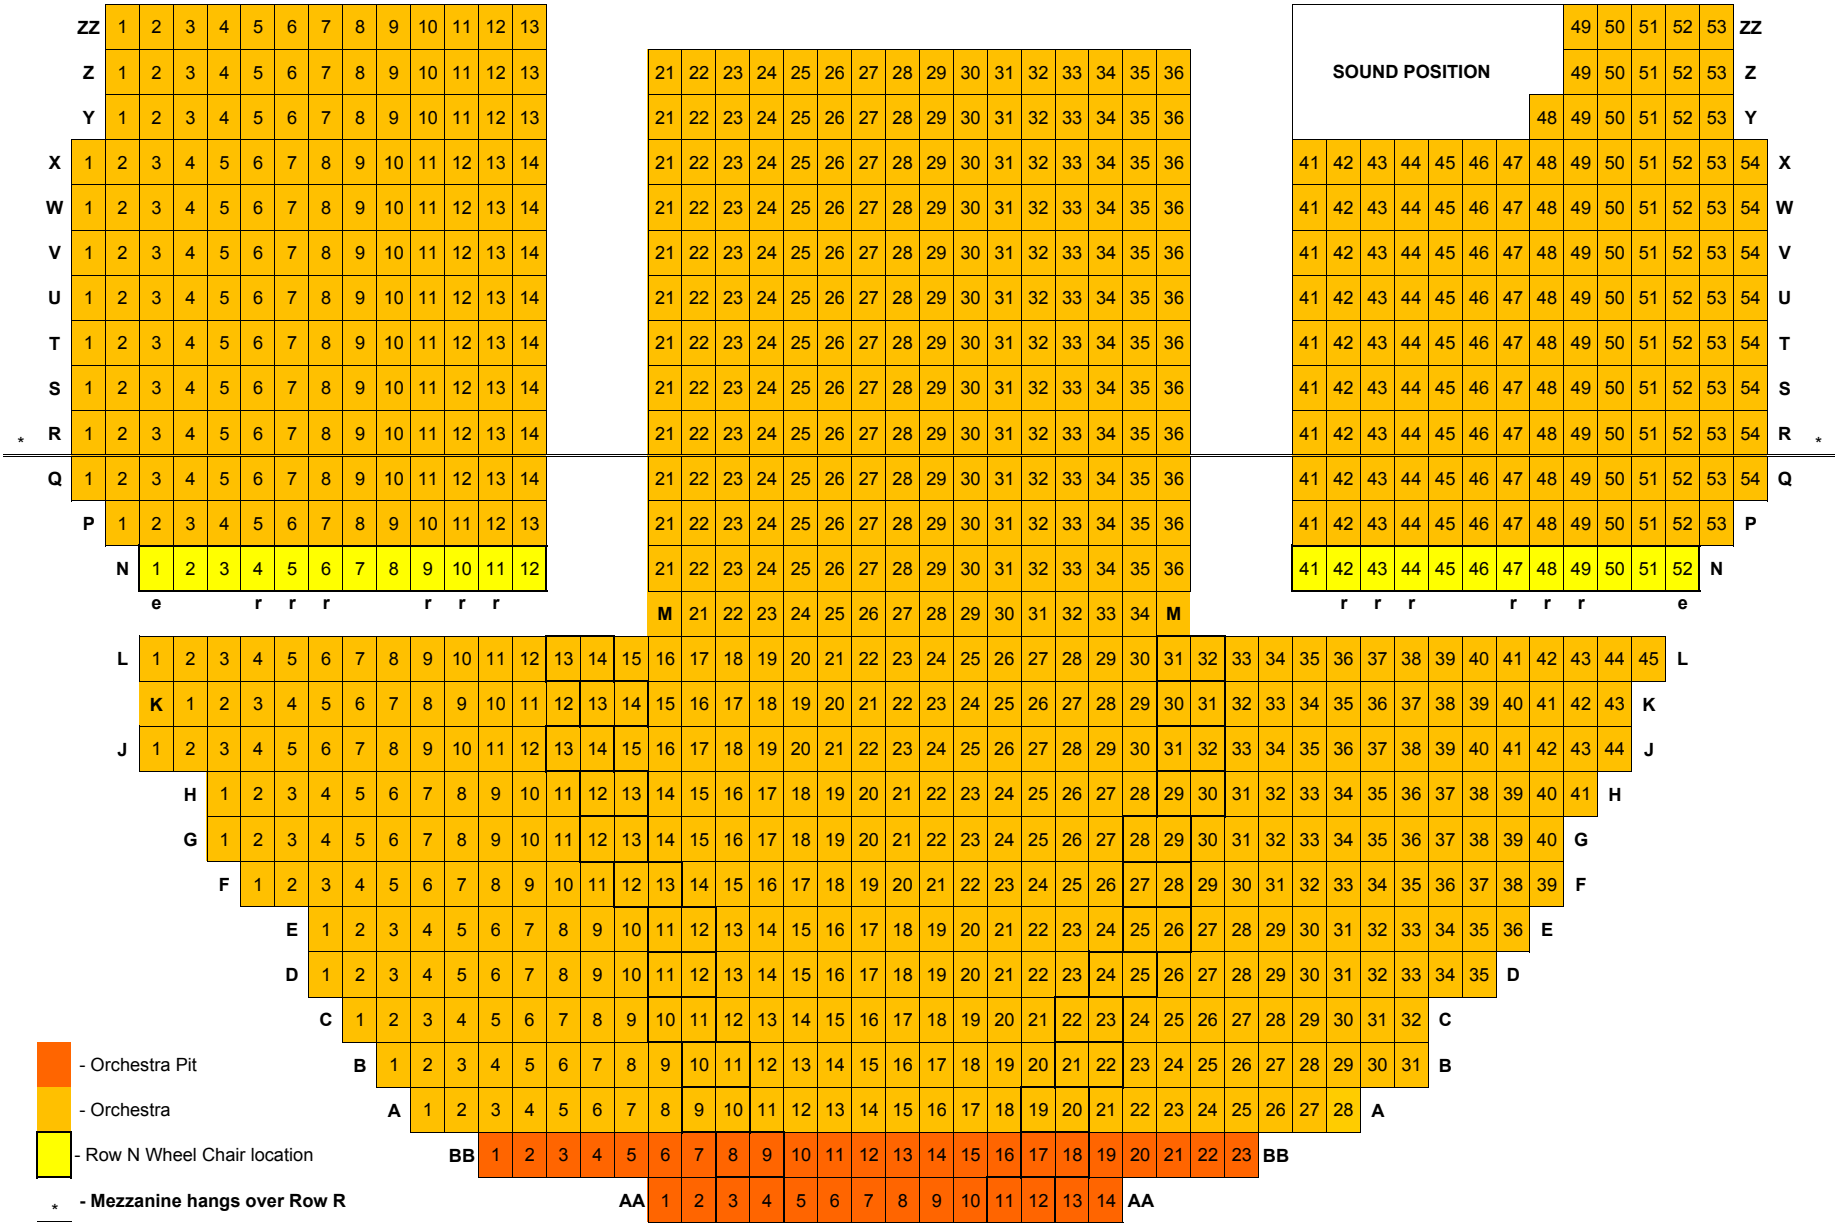

AHMANSON THEATRE

ORCHESTRA

STAGE

AHMANSON THEATRE

BALCONY

■ - Front Balcony □w - Wheelchair locations

MEZZANINE

■ - Front Mezzanine □w - Wheel Chair locations