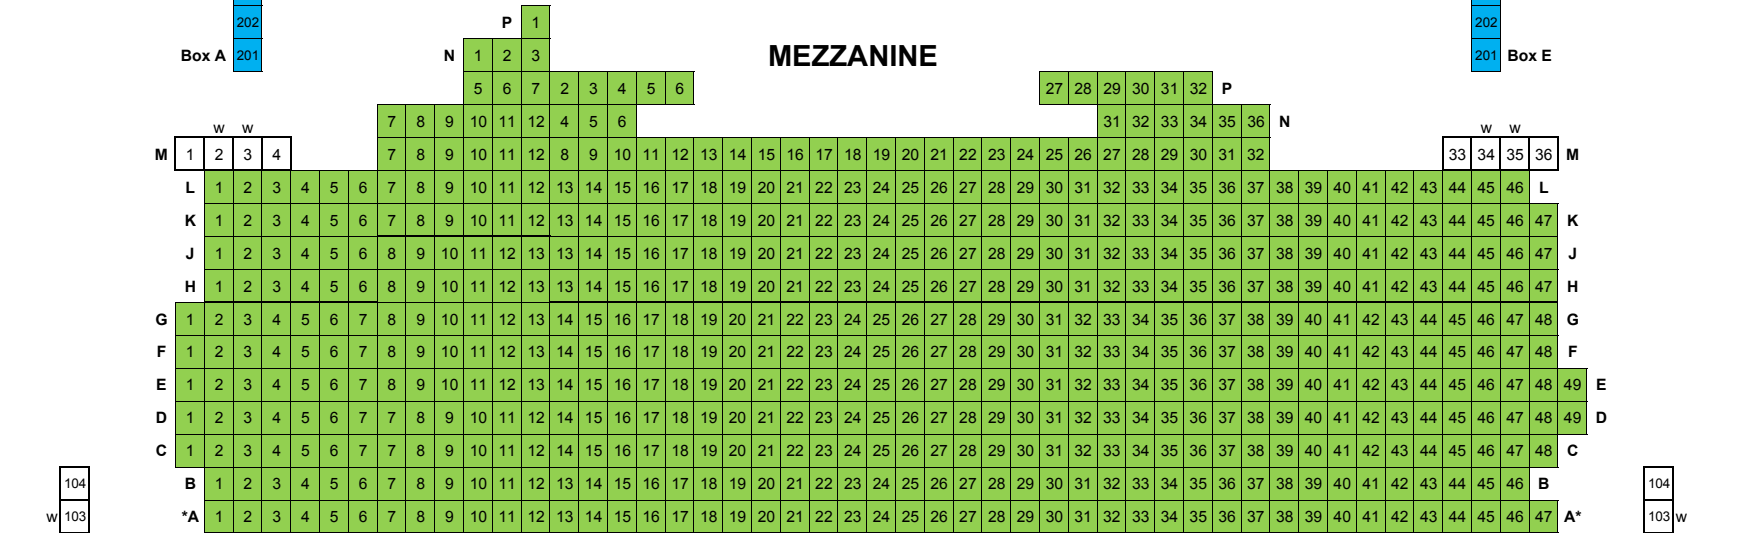

AHMANSON THEATRE

ORCHESTRA

STAGE

AHMANSON THEATRE

BALCONY

■ - Front Balcony □w - Wheelchair locations

MEZZANINE

■ - Front Mezzanine □w - Wheel Chair locations