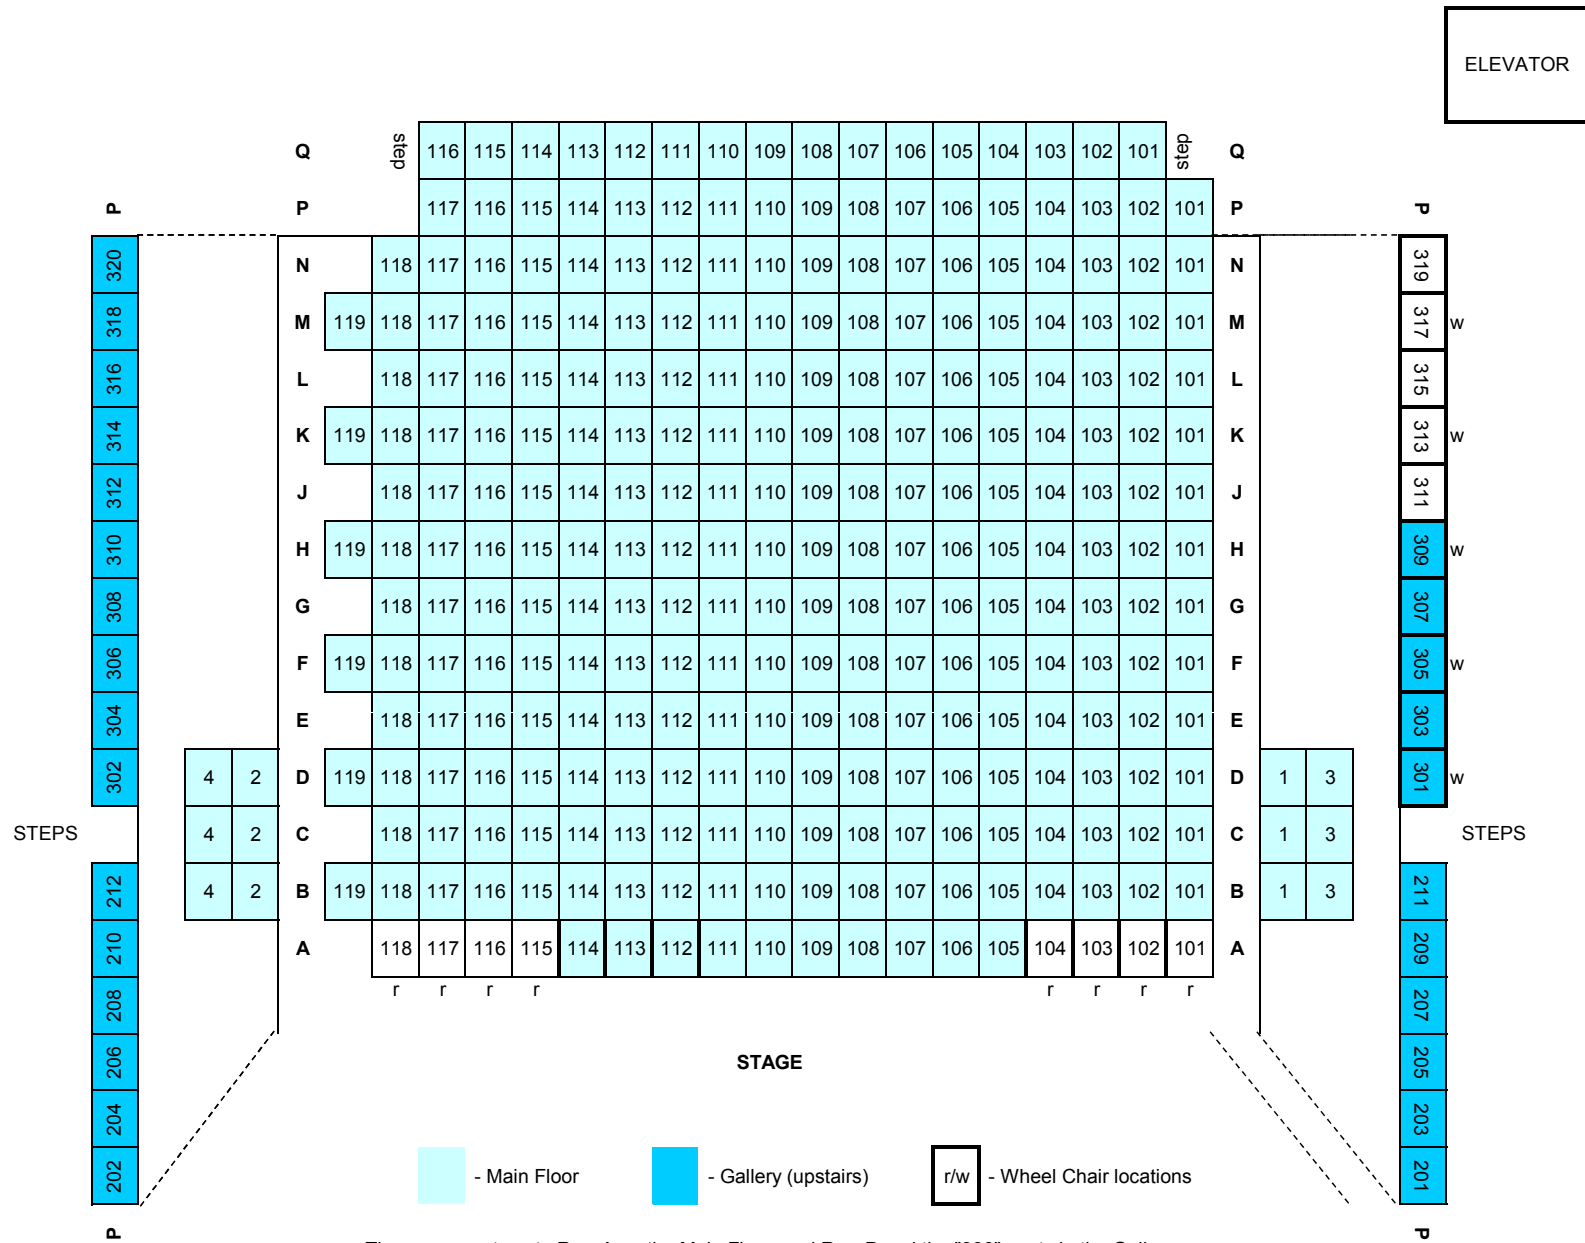

KIRK DOUGLAS THEATRE

There are no steps to Row A on the Main Floor, and Row P and the "300" seats in the Gallery