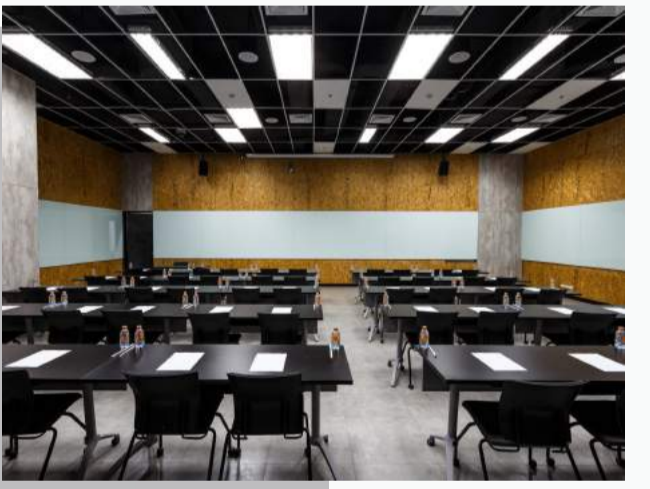

5,200 THB

1,800 THB

Room Capacity

Theatre 55 seats

Classroom 38 seats

FL.10

ROOM : X04A

Price (baht)