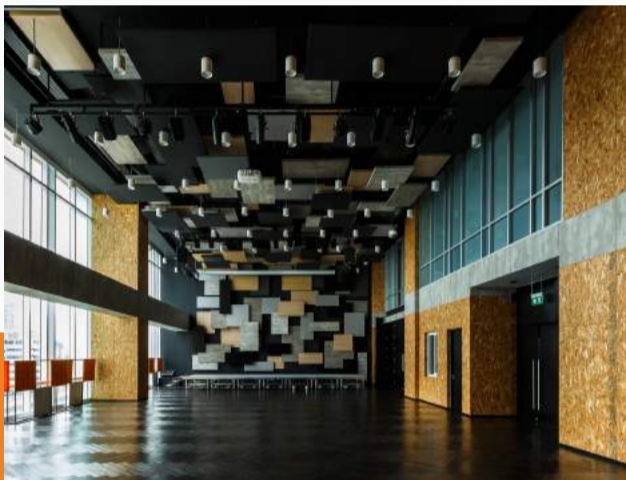

### Hall Room

Price (baht)  
**40,000 THB**

Room Capacity  
**Theatre 400 seats**

Hall

Auditorium