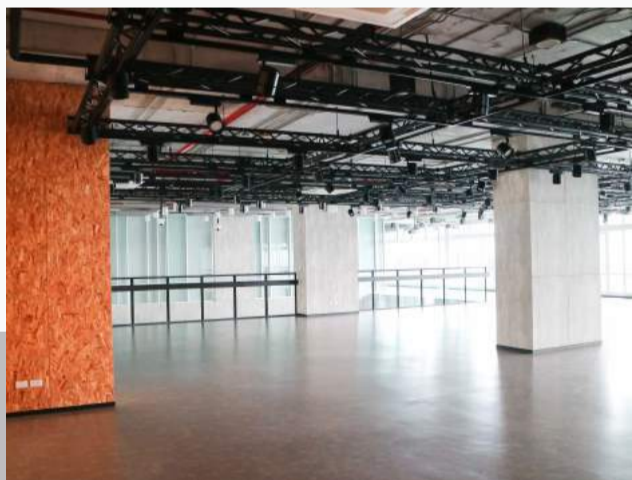

### Hall Room

Price (baht)  
**50,000 THB**

Room Capacity  
**Theatre 200 seats**

Hall

Auditorium & Hall