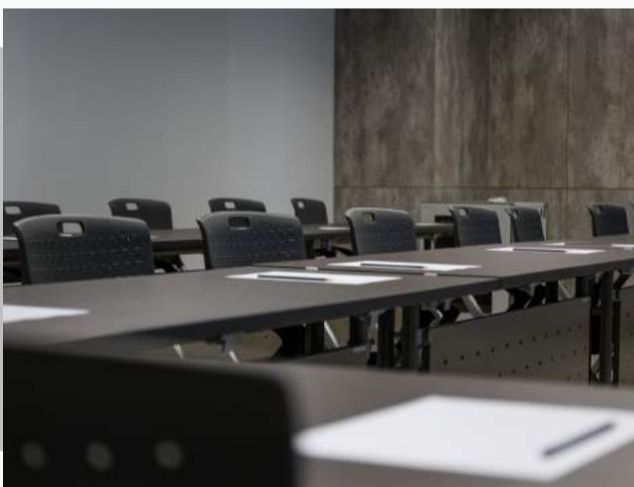

3,120 THB

1,040 THB

Room Capacity

Theatre 35 seats

Classroom 20 seats

FL.11

ROOM : X11.5

Price (baht)