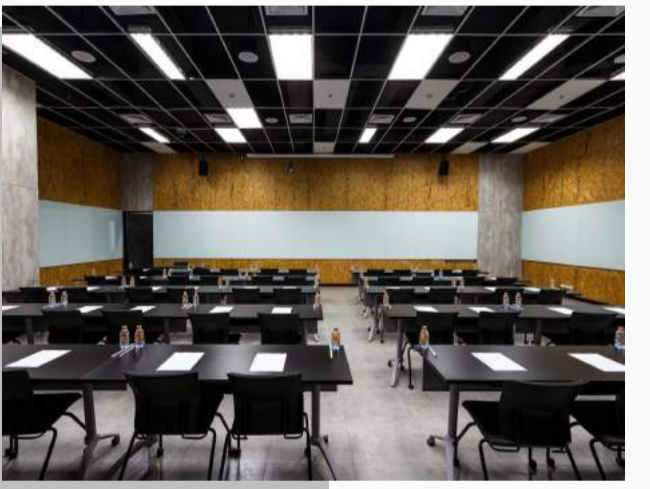

## ROOM : X03

Price (baht)

8,900 THB

5,200 THB

1,800 THB

Room Capacity

Theatre 55 seats

Classroom 38 seats