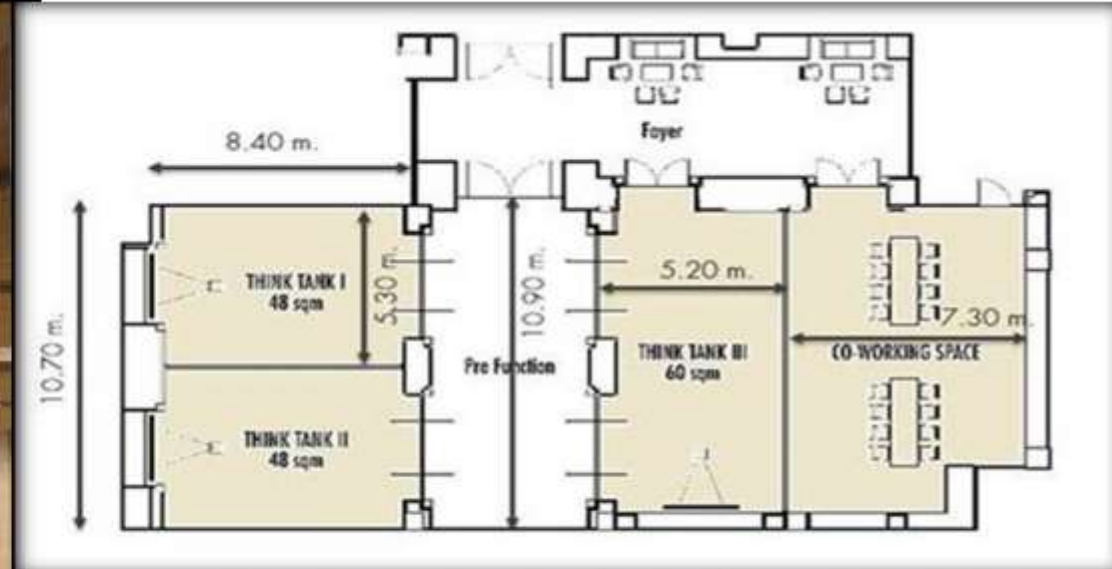

STAY INSPIRED, STAY AT SOLITAIRE BANGKOK

STAY INSPIRED, STAY AT SOLITAIRE BANGKOK

Meeting room	Sq.m	Theatre	Classroom	Boardroom	U-Shape	Round Table	Cocktail
Think Tank I	48	60	24	30	24	30	-
Think Tank II	48	60	24	30	24	30	-
Think Tank I & II	96	100	42	42	33	60	-
Think Tank III	60	60	48	36	30	60	80
		Persons	Persons	Persons	Persons	Persons	Persons

Co – Working Space

Theater Style

Classroom style

Boardroom style

U Shape & I Shape style

Ovals and Round Style

Day light meeting room / 6 pax maximum

Coffee Break Setup