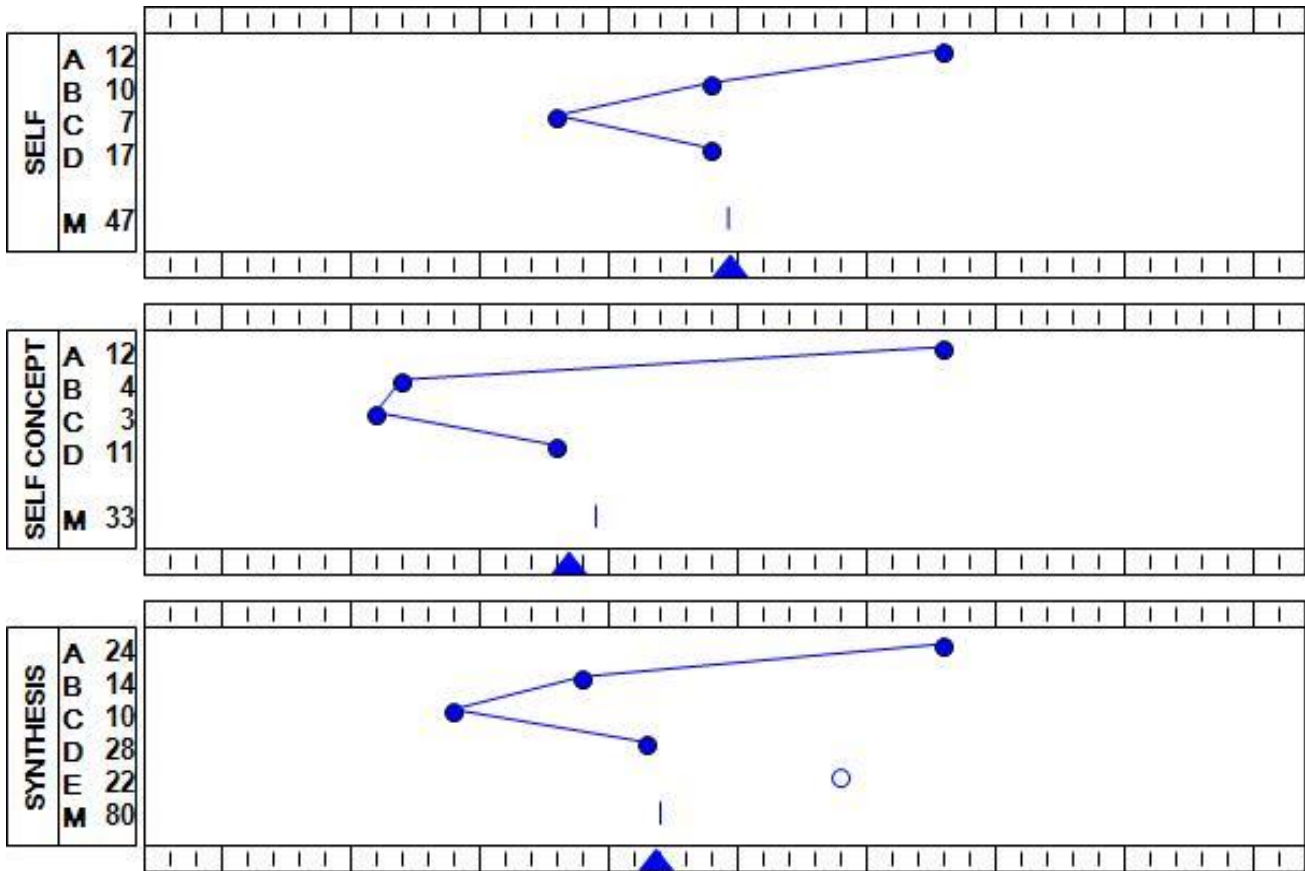

Summary of Predictive Index® Results

**Fred W. Hensel**

Survey Date : 9/4/1997

Report Date : 5/9/2014

PI for: Fred Hensel Date: 9/4/1997

Copyright © 1994-2000, 2002, 2005 by Prændex, Inc. All rights reserved.