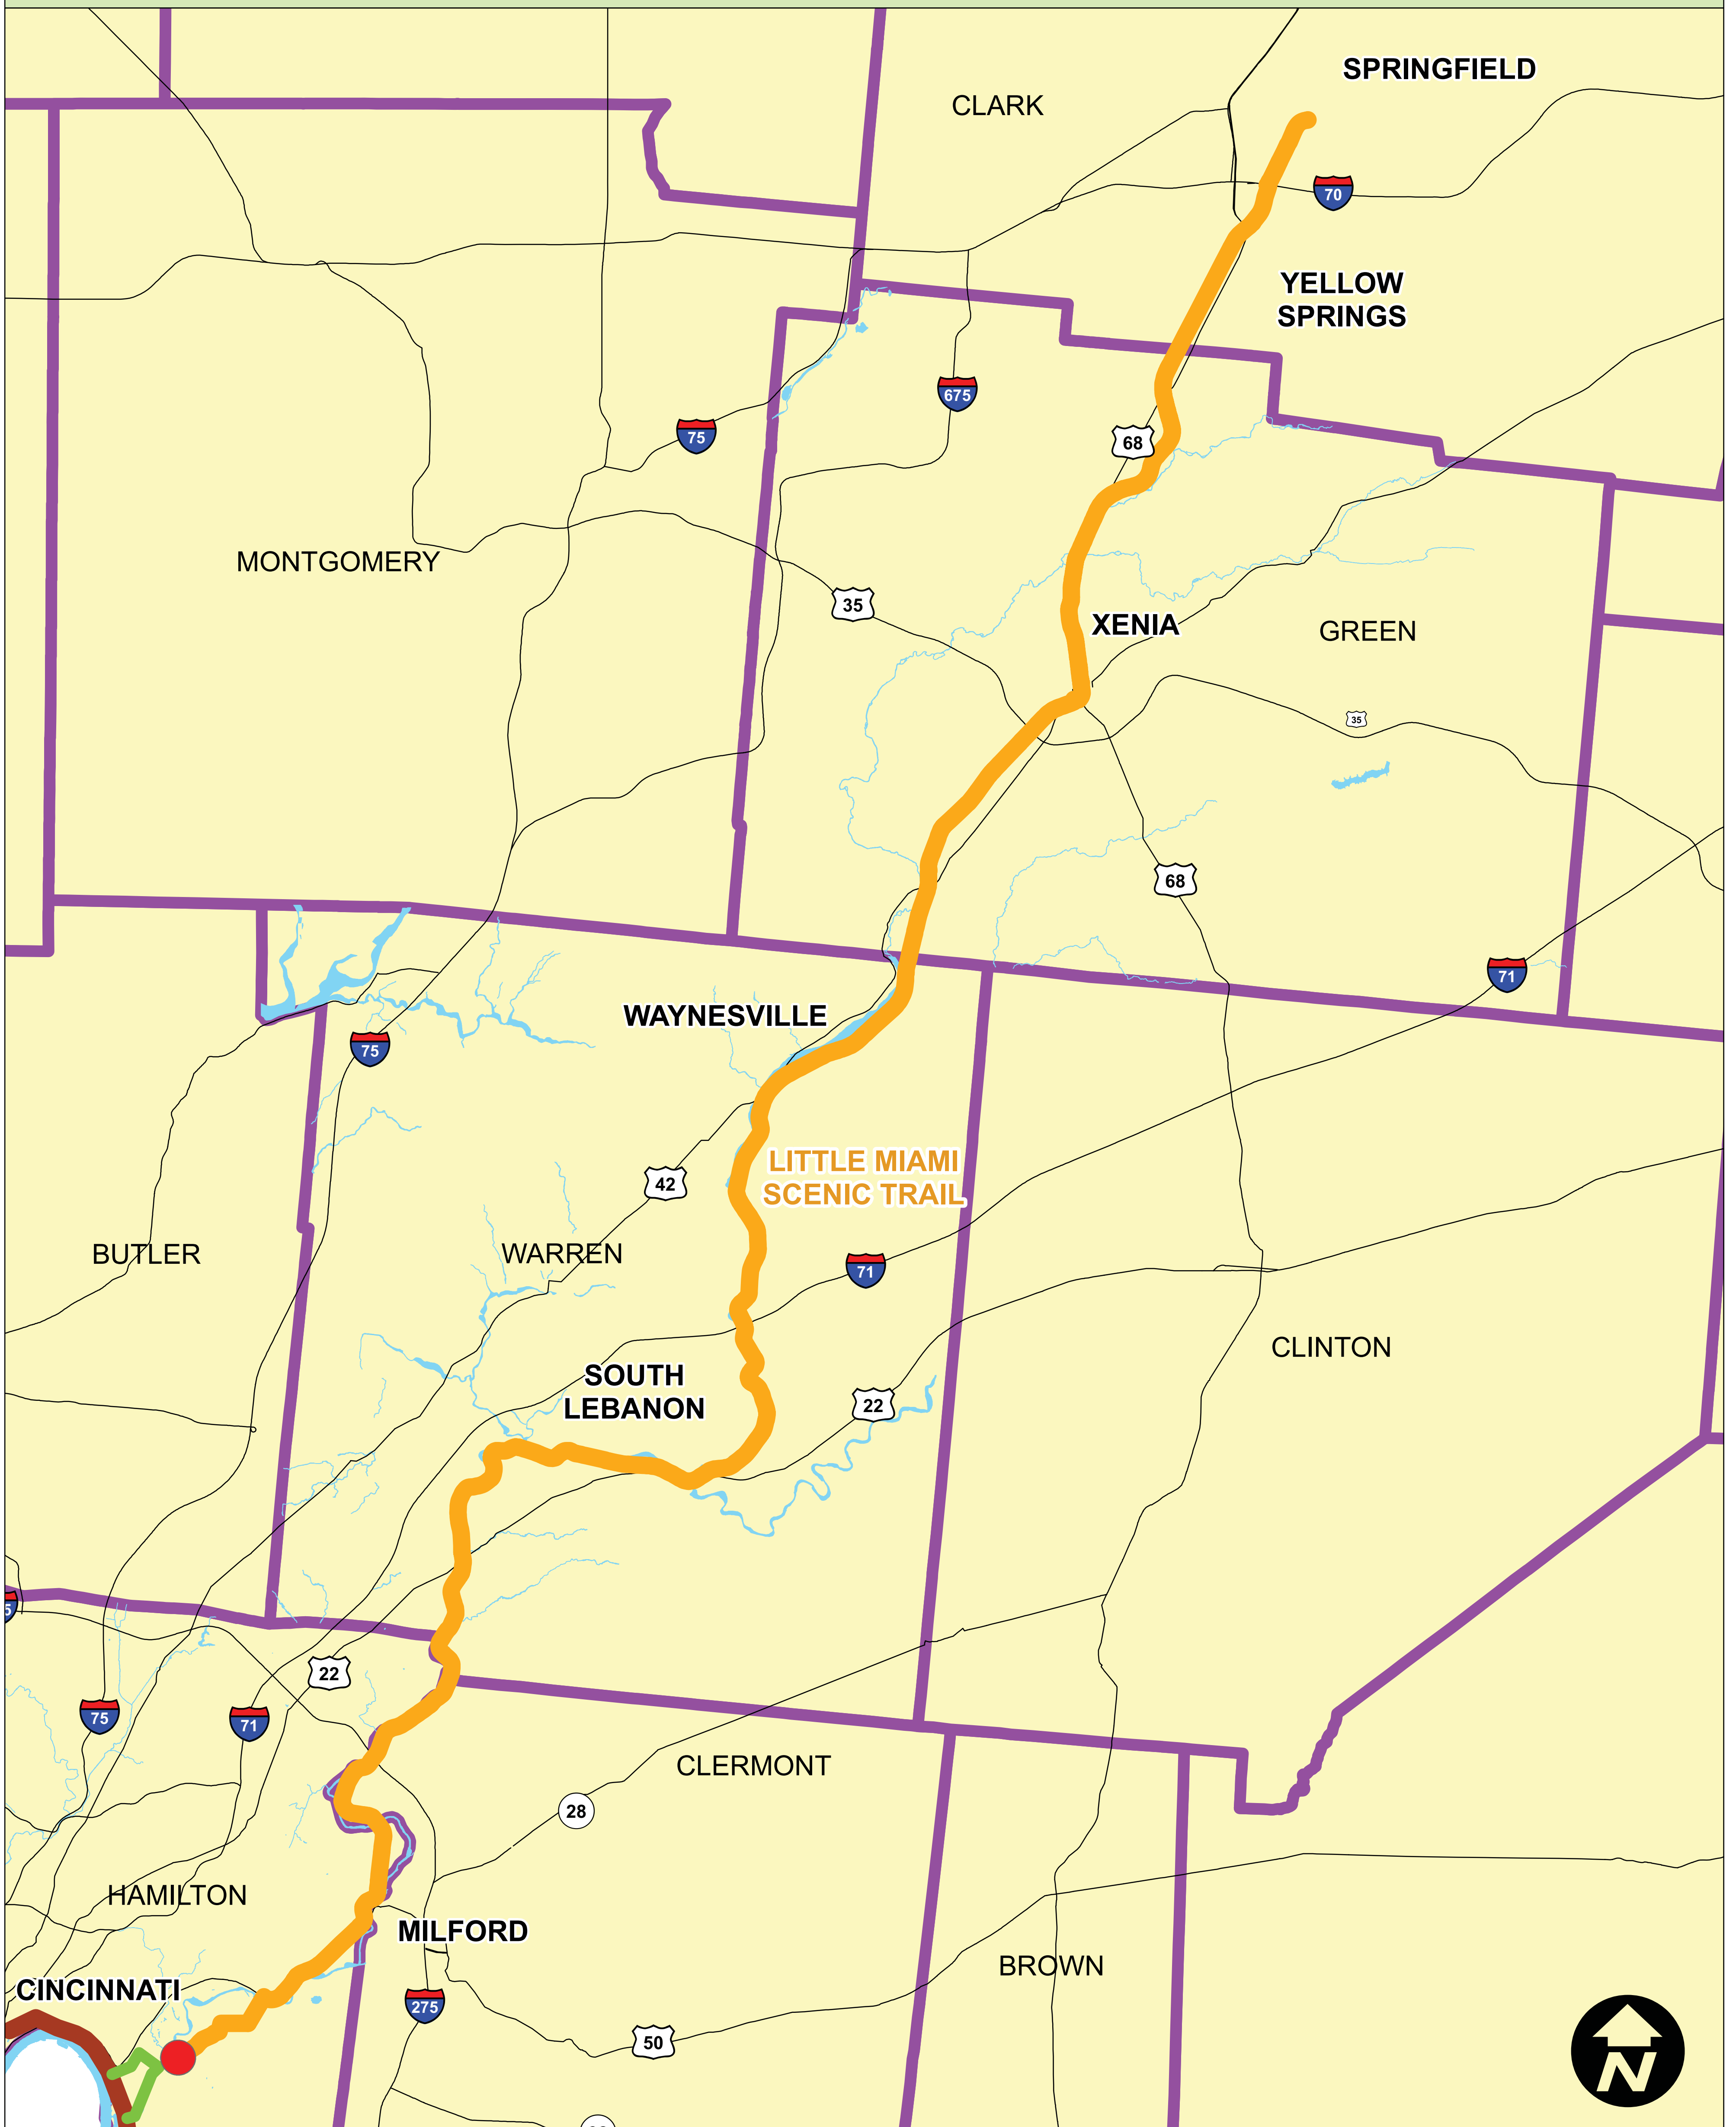

LITTLE MIAMI SCENIC TRAIL MAP

IBI
 For further information please contact:
 Jeff Koehn
 IBI Group
 23 Triangle Park Drive Suite 2300
 Cincinnati, Ohio 45246
 513-942-3141 ext. 232
 jeff.koehn@ibigroup.com
 www.ibigroup.com

5/2/17

- PROPOSED LITTLE MIAMI SCENIC TRAIL & BEECHMONT BRIDGE
- EXISTING LITTLE MIAMI SCENIC TRAIL
- EXISTING OHIO RIVER TRAIL
- EXISTING LUNKEN AIRPORT TRAIL