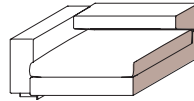

### Sofa

The settee is a finite element which stands alone

■ Elements left version

**end element**

W 1080 D 1090 H 590/720  
W 42 1/2" D 42 7/8" H 23 1/4" - 28 3/8"

**T108 dx - sx**

W 1230 D 1090 H 590/720  
W 48 3/8" D 42 7/8" H 23 1/4" - 28 3/8"

**T123 dx - sx**

W 1430 D 1090 H 590/720  
W 56 1/4" D 42 7/8" H 23 1/4" - 28 3/8"

**T143 dx - sx**

**central**

W 850 D 1090 H 590/720  
W 33 1/2" D 42 7/8" H 23 1/4" - 28 3/8"

**CE85**

W 1000 D 1090 H 590/720  
W 39 3/8" D 42 7/8" H 23 1/4" - 28 3/8"