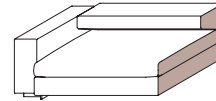

### Sofa

The settee is a finite element which stands alone

■ Elements left version

**end element**

W 1080 D 1090 H 590/720  
W 42 1/2" D 42 7/8" H 23 1/4" - 28 3/8"

**T108 dx - sx**

W 1230 D 1090 H 590/720  
W 48 3/8" D 42 7/8" H 23 1/4" - 28 3/8"

**T123 dx - sx**

W 1430 D 1090 H 590/720  
W 56 1/4" D 42 7/8" H 23 1/4" - 28 3/8"

**T143 dx - sx**

**central**

W 850 D 1090 H 590/720  
W 33 1/2" D 42 7/8" H 23 1/4" - 28 3/8"

**CE85**

W 1000 D 1090 H 590/720  
W 39 3/8" D 42 7/8" H 23 1/4" - 28 3/8"