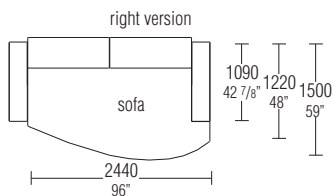

Sofa

The settee is a finite element which stands alone