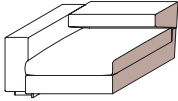

### Sofa

The settee is a finite element which stands alone

■ Elements left version

**end element**

W 1080 D 1090 H 590/720  
W 42 1/2" D 42 7/8" H 23 1/4" - 28 3/8"

**T108 dx - sx**

W 1230 D 1090 H 590/720  
W 48 3/8" D 42 7/8" H 23 1/4" - 28 3/8"

**T123 dx - sx**

W 1430 D 1090 H 590/720  
W 56 1/4" D 42 7/8" H 23 1/4" - 28 3/8"

**T143 dx - sx**

**central**

W 850 D 1090 H 590/720  
W 33 1/2" D 42 7/8" H 23 1/4" - 28 3/8"

**CE85**

W 1000 D 1090 H 590/720  
W 39 3/8" D 42 7/8" H 23 1/4" - 28 3/8"