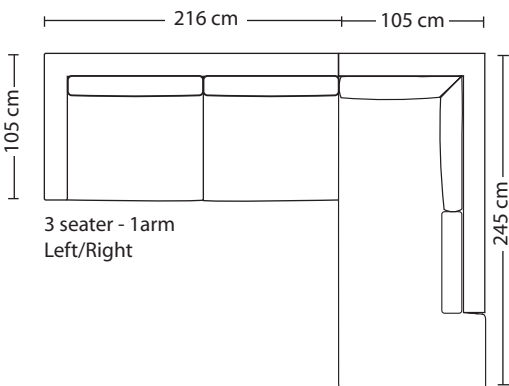

Dormeuse -
Left/Right
top view

Longchair 1 arm
Left/Right
top view

Corner - top view

Pouffe - side view

Pouffe 105 - top view

Pouffe 120 - top view

Pouffe 100 - top view

Pouffe 80 - top view

55x55x5
Armcushion

50x50x5
Loincushion

Example composition

3 seater - 1arm
Left/Right

Dormeuse -
Left/Right
top view

Longchair 1 arm
Left/Right
top view

3 seater - 1arm
Left/Right