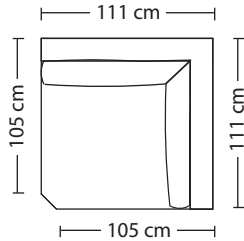

Dormeuse -
Left/Right
top view

Longchair 1 arm
Left/Right
top view

Corner - top view

Pouffe - side view

Pouffe 105 - top view

Pouffe 120 - top view

Pouffe 100 - top view

Pouffe 80 - top view

55x55x5
Armcushion

50x50x5
Loincushion

Example composition

3 seater - 1arm
Left/Right

Dormeuse -
Left/Right
top view

Longchair 1 arm
Left/Right
top view

3 seater - 1arm
Left/Right