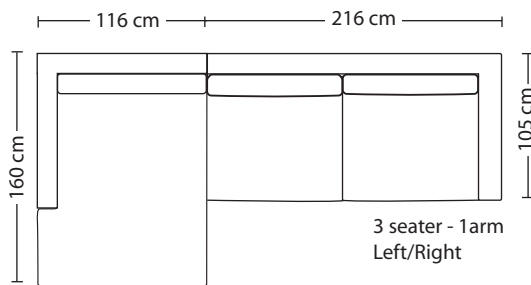

Dormeuse -
Left/Right
top view

Longchair 1 arm
Left/Right
top view

Corner - top view

Pouffe - side view

Pouffe 105 - top view

Pouffe 120 - top view

Pouffe 100 - top view

Pouffe 80 - top view

55x55x5
Armcushion

50x50x5
Loincushion

Example composition

3 seater - 1arm
Left/Right

Dormeuse -
Left/Right
top view

Longchair 1 arm
Left/Right
top view

3 seater - 1arm
Left/Right