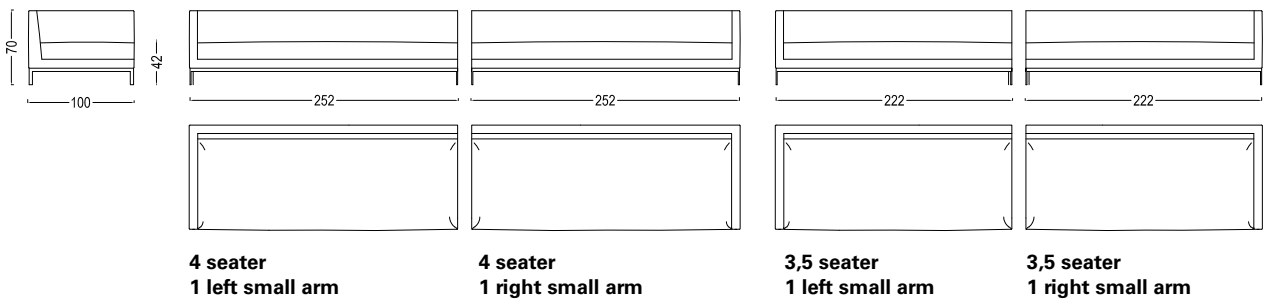

Relax

Jan des Bouvrie 2016

Relax

Jan des Bouvrie 2016

4 seater - 0 arm

3,5 seater - 0 arm

3 seater - 0 arm

2,5 seater - 0 arm

Central

Corner

**Left
longchair**

**Right
longchair**

**Left
longchair**

**Right
longchair**

**4 seater
1 right small arm
1 left block arm**

**3,5 seater
1 right small arm
1 left block arm**

**3 seater
1 right small arm
1 left block arm**

**2,5 seater
1 right small arm
1 left block arm**

**4 seater
1 left small arm
1 right block arm**

**3,5 seater
1 left small arm
1 right block arm**

**3 seater
1 left small arm
1 right block arm**

**2,5 seater
1 left small arm
1 right block arm**

Relax

Jan des Bouvrie 2016