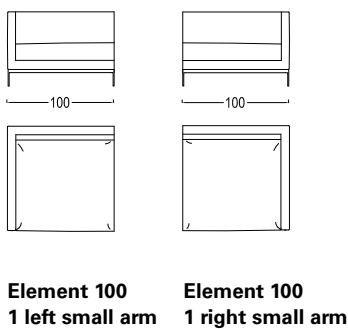

Relax

Jan des Bouvrie 2016

Relax

Jan des Bouvrie 2016

4 seater - 0 arm

3,5 seater - 0 arm

3 seater - 0 arm

2,5 seater - 0 arm

Central

Corner

**Left
longchair**

**Right
longchair**

**Left
longchair**

**Right
longchair**

**4 seater
1 right small arm
1 left block arm**

**3,5 seater
1 right small arm
1 left block arm**

**3 seater
1 right small arm
1 left block arm**

**2,5 seater
1 right small arm
1 left block arm**

**4 seater
1 left small arm
1 right block arm**

**3,5 seater
1 left small arm
1 right block arm**

**3 seater
1 left small arm
1 right block arm**