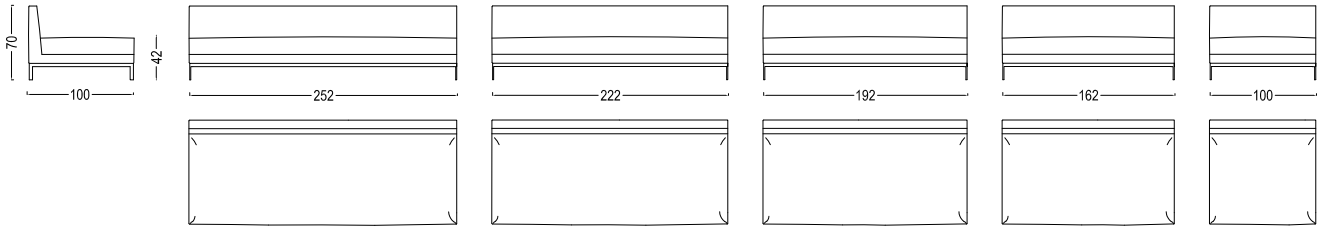

Relax

Jan des Bouvrie 2016

Relax

Jan des Bouvrie 2016

4 seater - 0 arm

3,5 seater - 0 arm

3 seater - 0 arm

2,5 seater - 0 arm

Central

Corner

**Left
longchair**

**Right
longchair**

**Left
longchair**

**Right
longchair**

**4 seater
1 right small arm
1 left block arm**

**3,5 seater
1 right small arm
1 left block arm**

**3 seater
1 right small arm
1 left block arm**

**2,5 seater
1 right small arm
1 left block arm**

**4 seater
1 left small arm
1 right block arm**

**3,5 seater
1 left small arm
1 right block arm**

**3 seater
1 left small arm
1 right block arm**