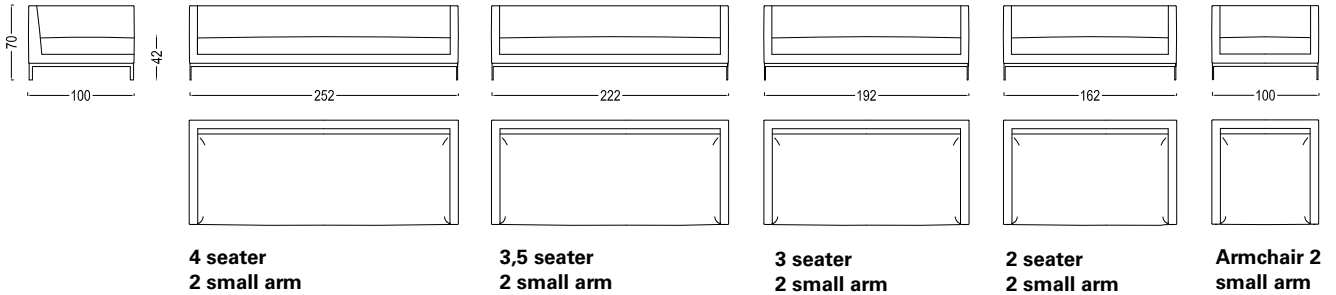

Relax

Jan des Bouvrie 2016

Relax

Jan des Bouvrie 2016

4 seater - 0 arm

3,5 seater - 0 arm

3 seater - 0 arm

2,5 seater - 0 arm

Central

Corner

**Left
longchair**

**Right
longchair**

**Left
longchair**

**Right
longchair**

**4 seater
1 right small arm
1 left block arm**

**3,5 seater
1 right small arm
1 left block arm**

**3 seater
1 right small arm
1 left block arm**

**2,5 seater
1 right small arm
1 left block arm**

**4 seater
1 left small arm
1 right block arm**

**3,5 seater
1 left small arm
1 right block arm**

**3 seater
1 left small arm
1 right block arm**