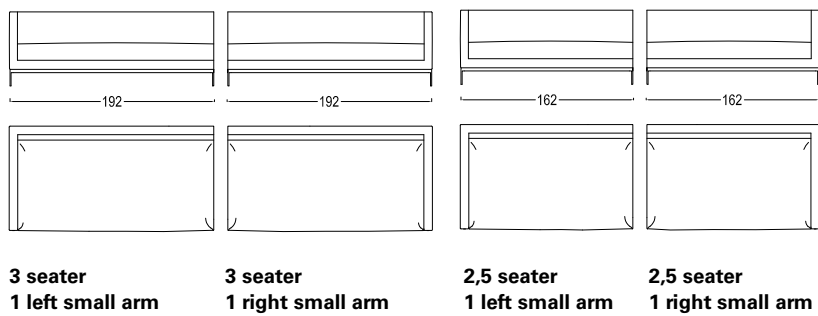

Relax

Jan des Bouvrie 2016

Relax

Jan des Bouvrie 2016

4 seater - 0 arm

3,5 seater - 0 arm

3 seater - 0 arm

2,5 seater - 0 arm

Central

Corner

**Left
longchair**

**Right
longchair**

**Left
longchair**

**Right
longchair**

**4 seater
1 right small arm
1 left block arm**

**3,5 seater
1 right small arm
1 left block arm**

**3 seater
1 right small arm
1 left block arm**

**2,5 seater
1 right small arm
1 left block arm**

**4 seater
1 left small arm
1 right block arm**

**3,5 seater
1 left small arm
1 right block arm**

**3 seater
1 left small arm
1 right block arm**

**2,5 seater
1 left small arm
1 right block arm**

Relax

Jan des Bouvrie 2016