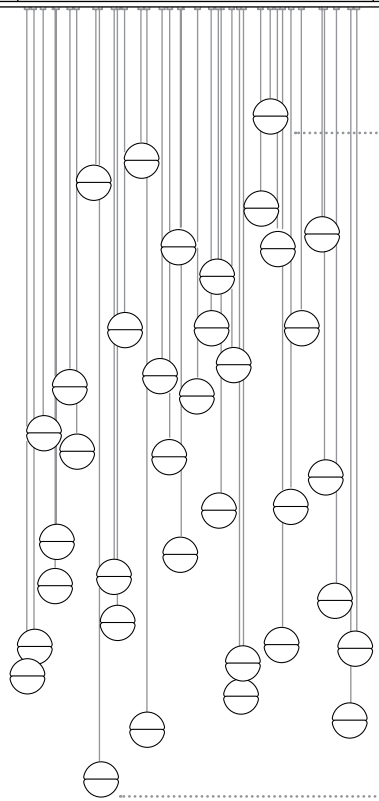

53 (2") |

Shortest pendant
minimum 200 (8")
(underside of the pendant)

Underside of the canopy

3000 (10')
standard max.

36500 (120')
custom max.

Longest pendant
(underside of the pendant)

± 102 (4")

For additional information, please contact: