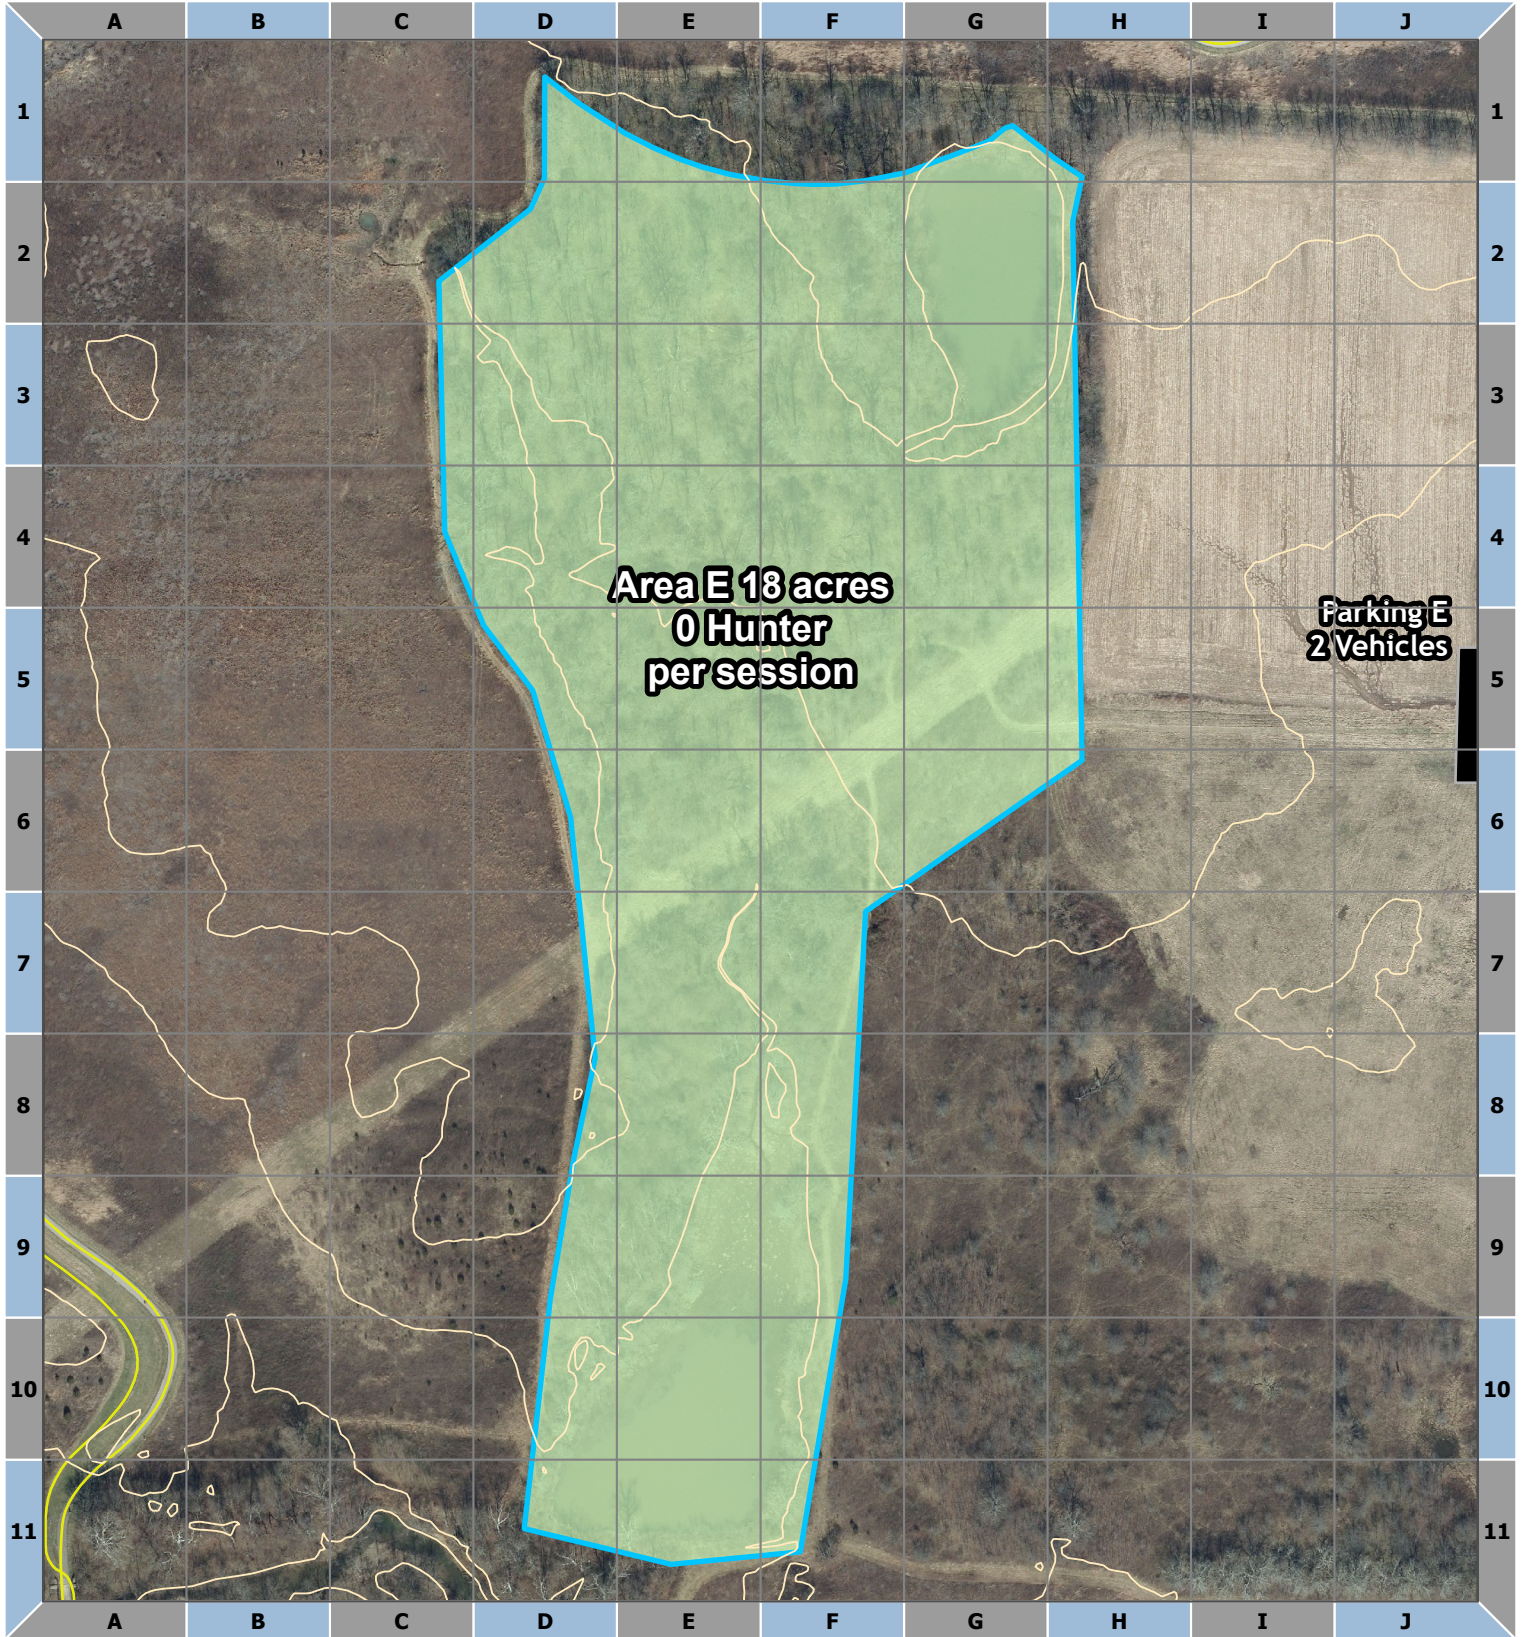

# Miami Whitewater Forest Area E

-  Topography
-  Bow Hunting Areas
-  GPHC Boundary
-  Honeysuckle 2021
-  Bow Hunting Parking
-  Trails

1:2,591

Coordinator:  
 Jennifer Wood  
 (513) 720-7406  
 jenniferscar83@gmail.com

\*Maps are subject to change  
 but will be finalized before qualifications