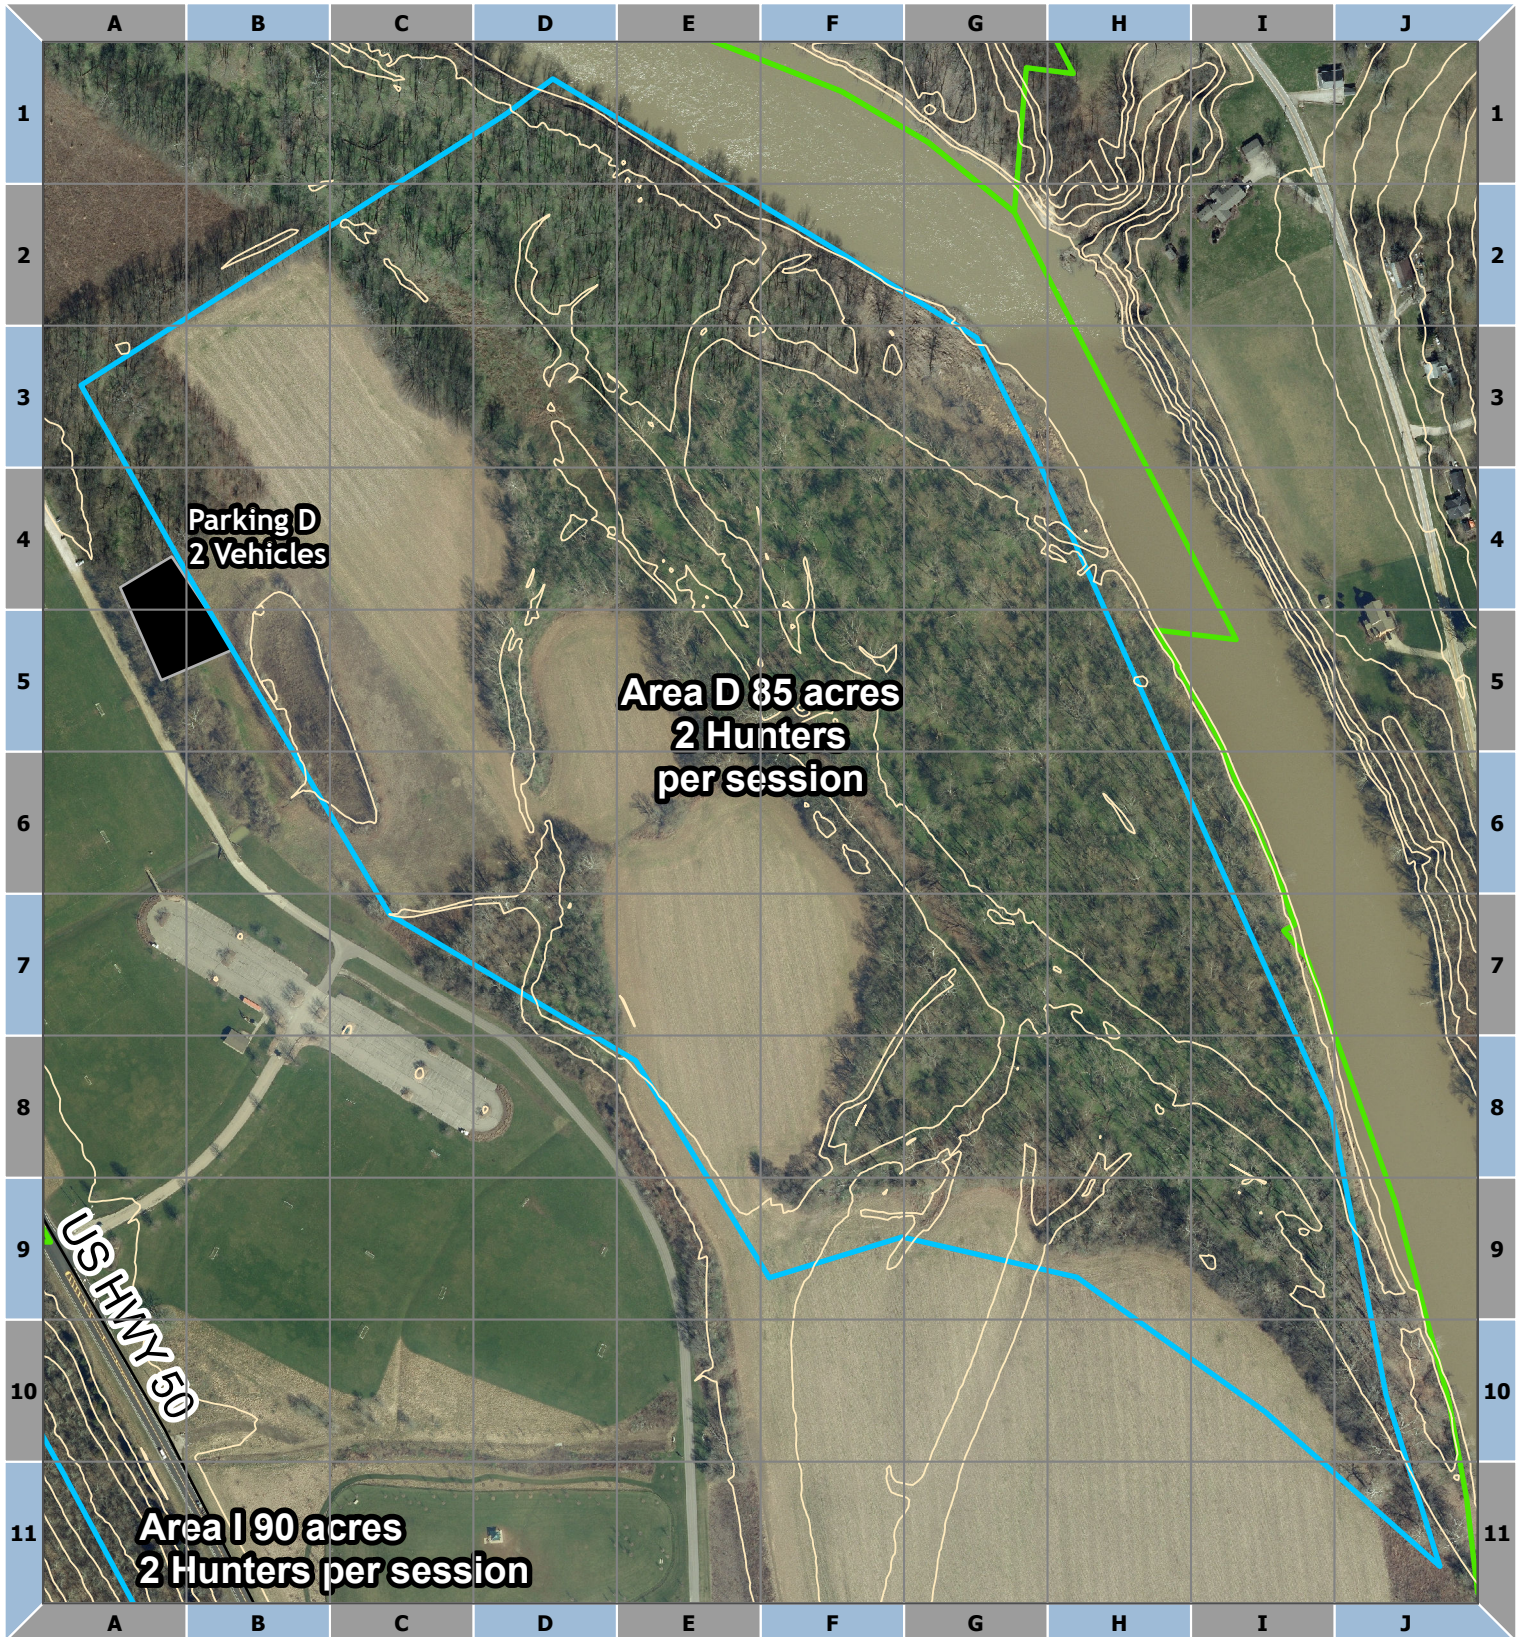

Miami Whitewater Forest Area D

-  Topography
-  Bow Hunting Areas
-  GPHC Boundary
-  Honeysuckle 2021
-  Bow Hunting Parking
-  Trails

1:4,685

Coordinator:
Brian Carovillano
 513-675-3213
 carovillanobrian@gmail.com

*Maps are subject to change
 but will be finalized before qualifications