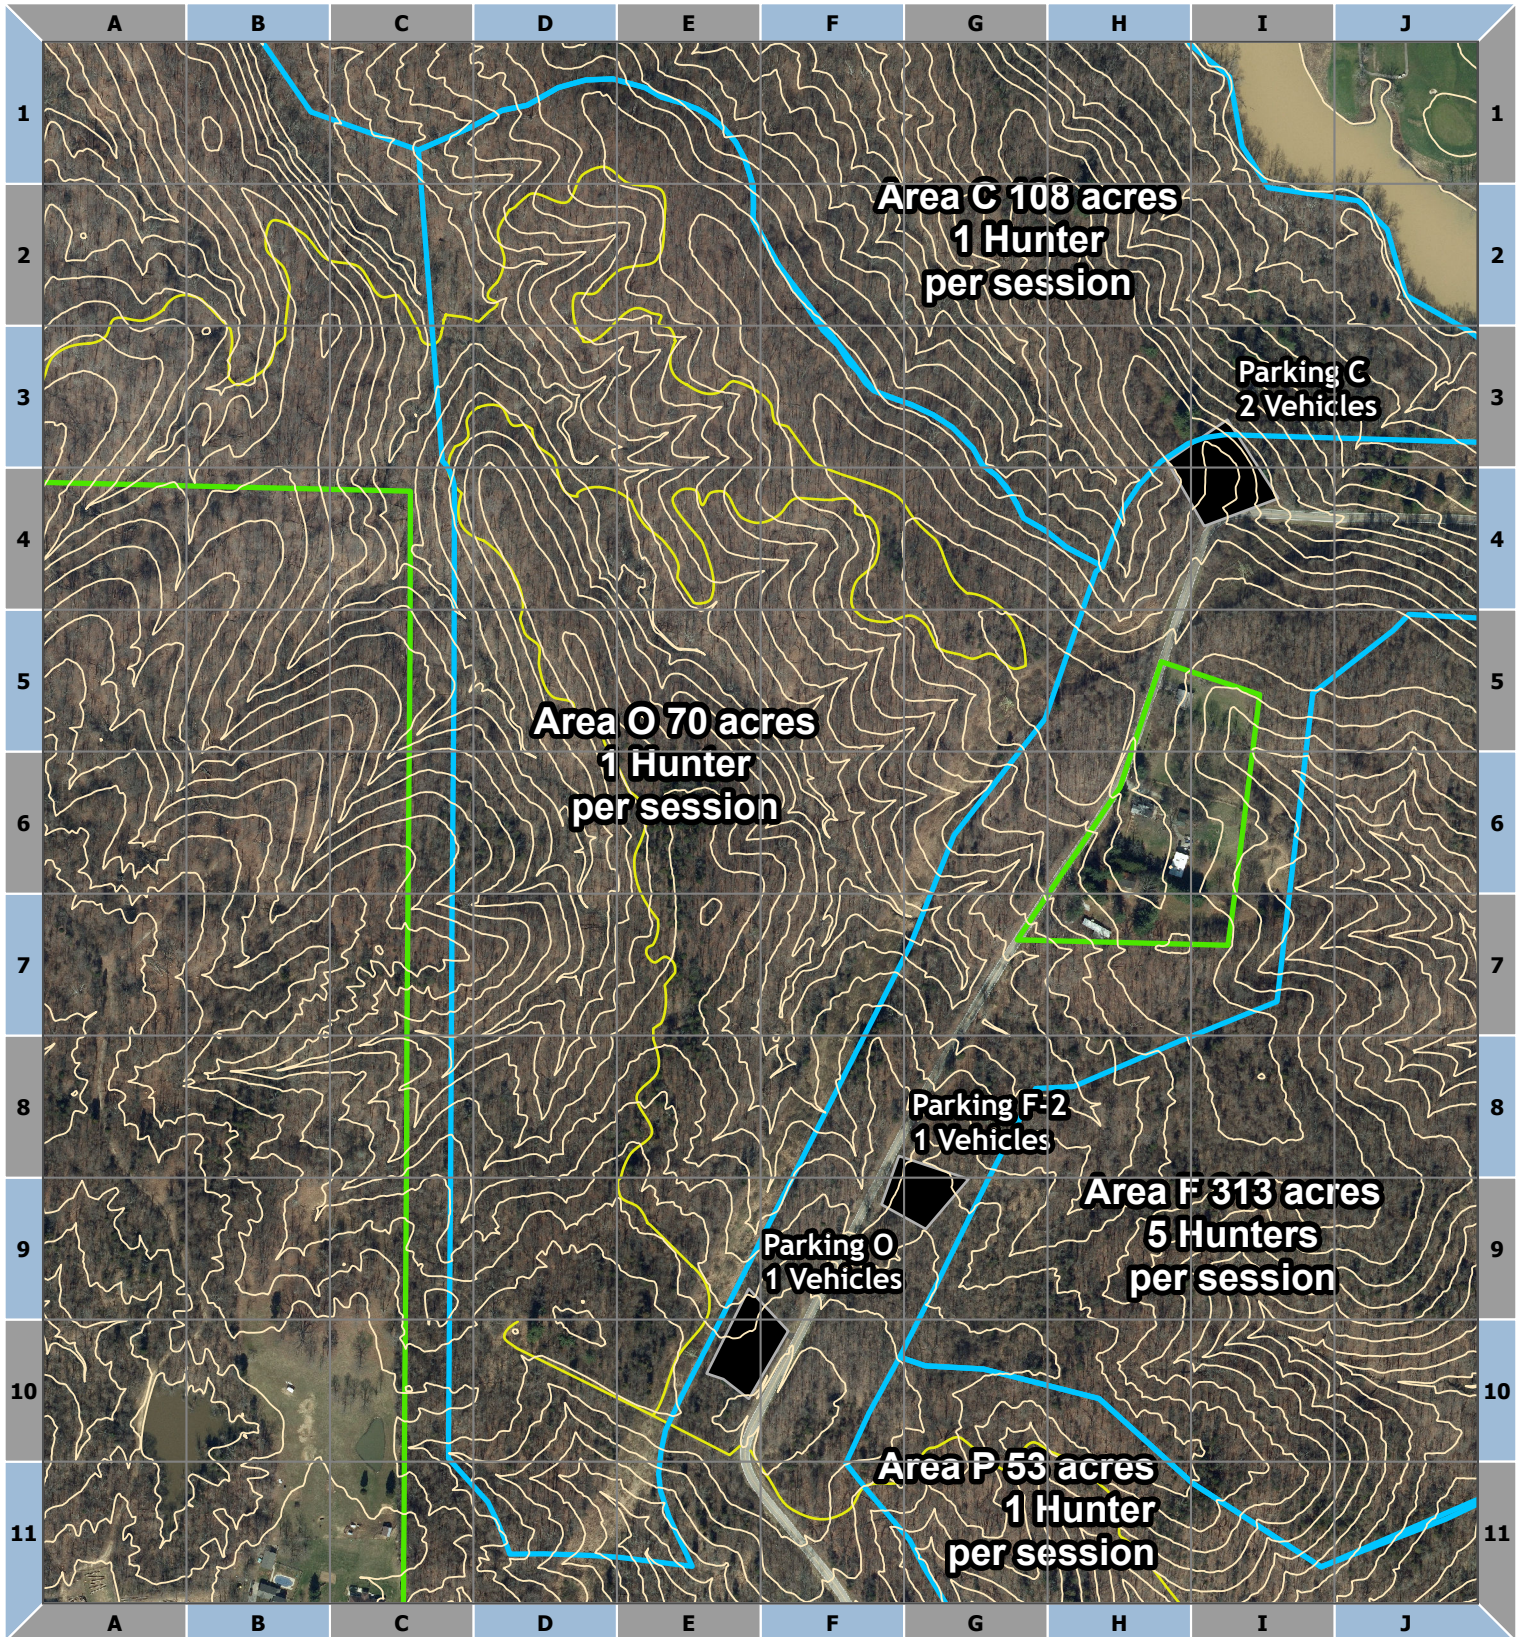

Miami Whitewater Forest Area O

-  Topography
-  Bow Hunting Areas
-  GPHC Boundary
-  Honeysuckle 2021
-  Bow Hunting Parking
-  Trails

1:5,216

Coordinator:
 Bob Wood
 (513) 604-2151
 whitetails29@yahoo.com

*Maps are subject to change
 but will be finalized before qualifications