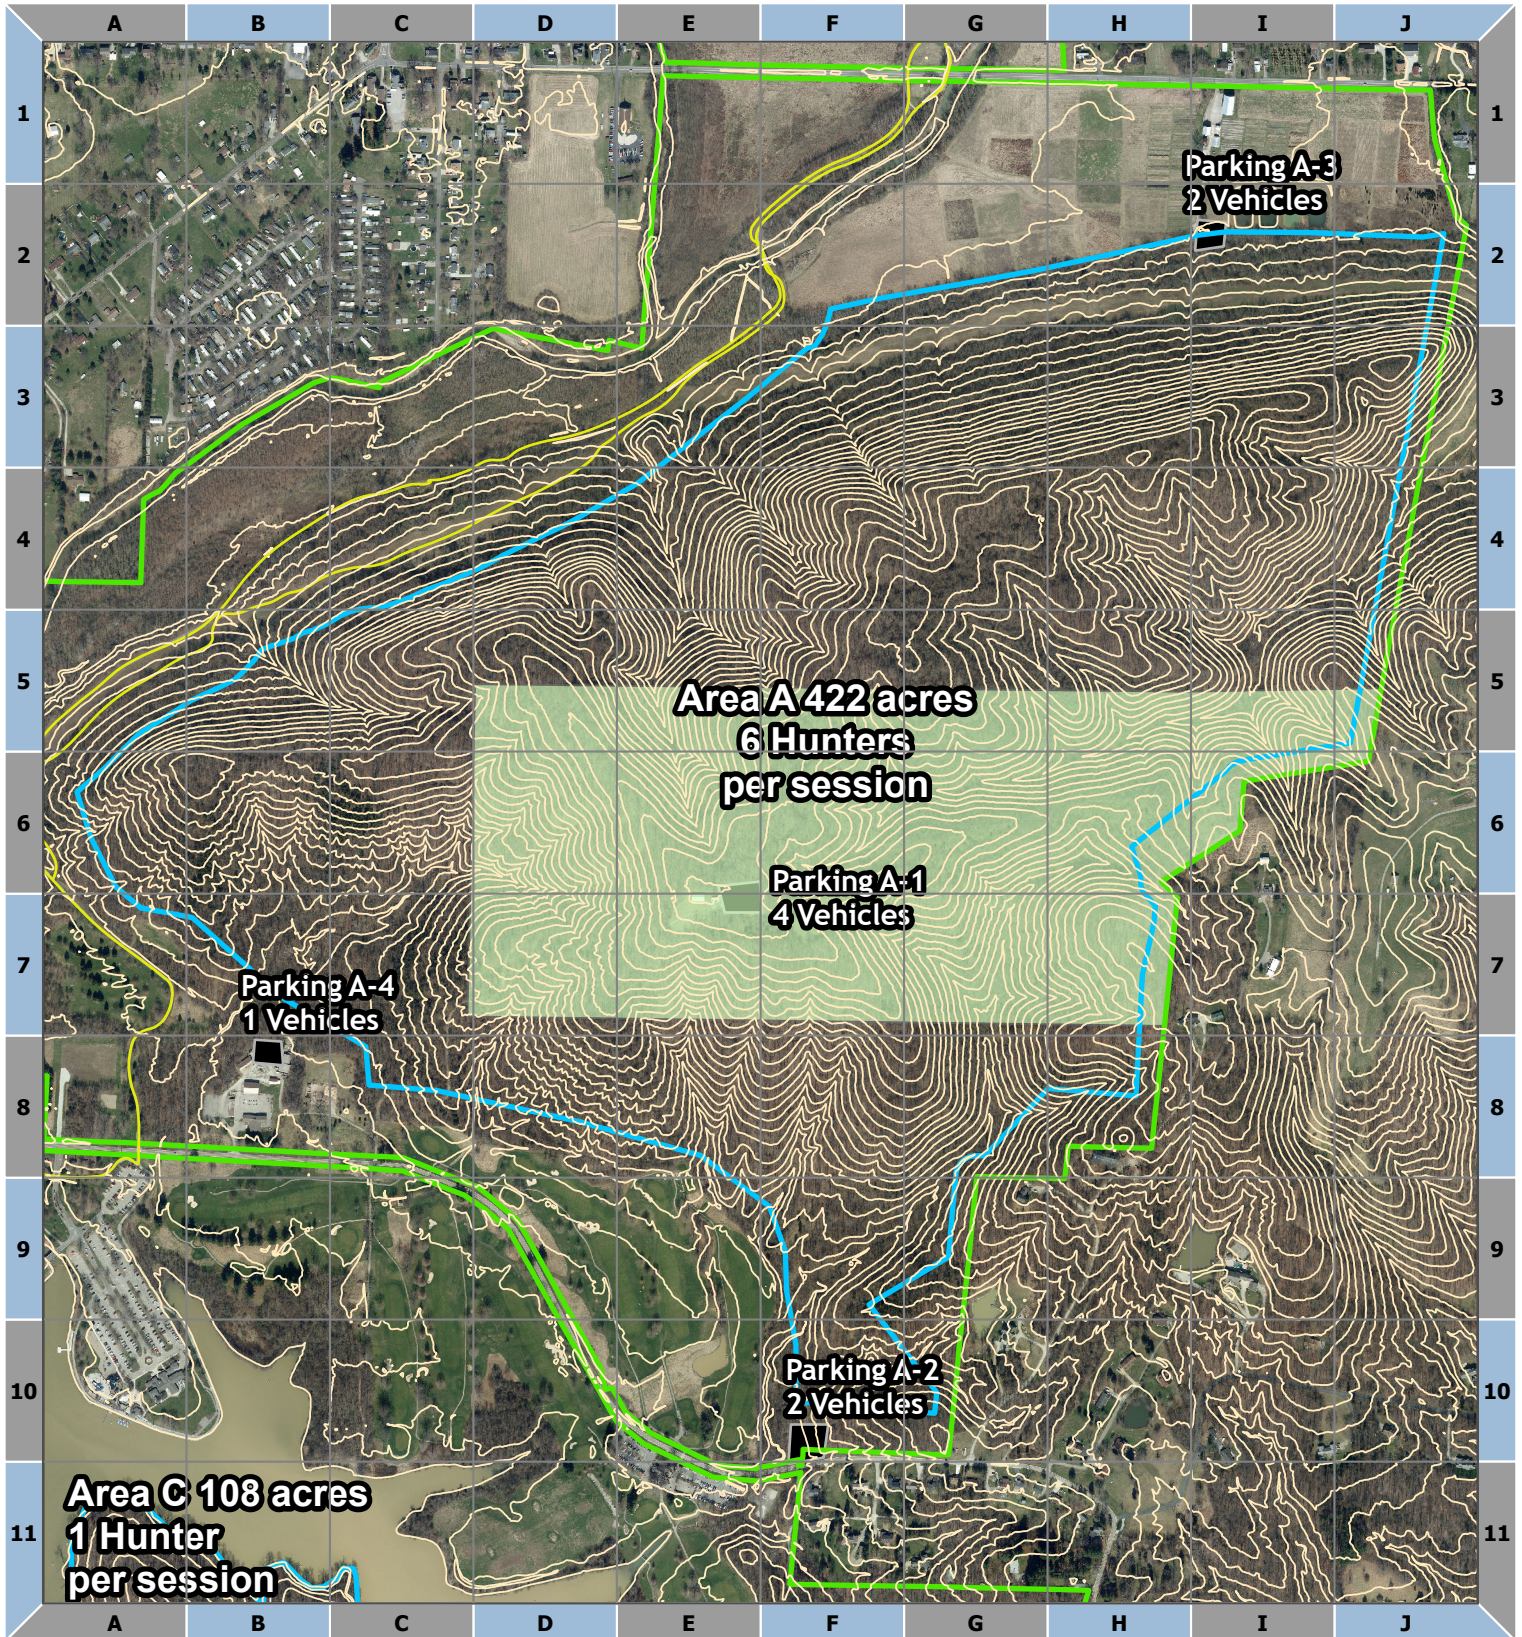

Miami Whitewater Forest Area A

-  Topography
-  Bow Hunting Areas
-  GPHC Boundary
-  Honeysuckle 2021
-  Bow Hunting Parking
-  Trails

1:10,990

Coordinator:
 Brian Carovillano
 513-675-3213
 carovillanobrian@gmail.com

*Maps are subject to change
 but will be finalized before qualifications