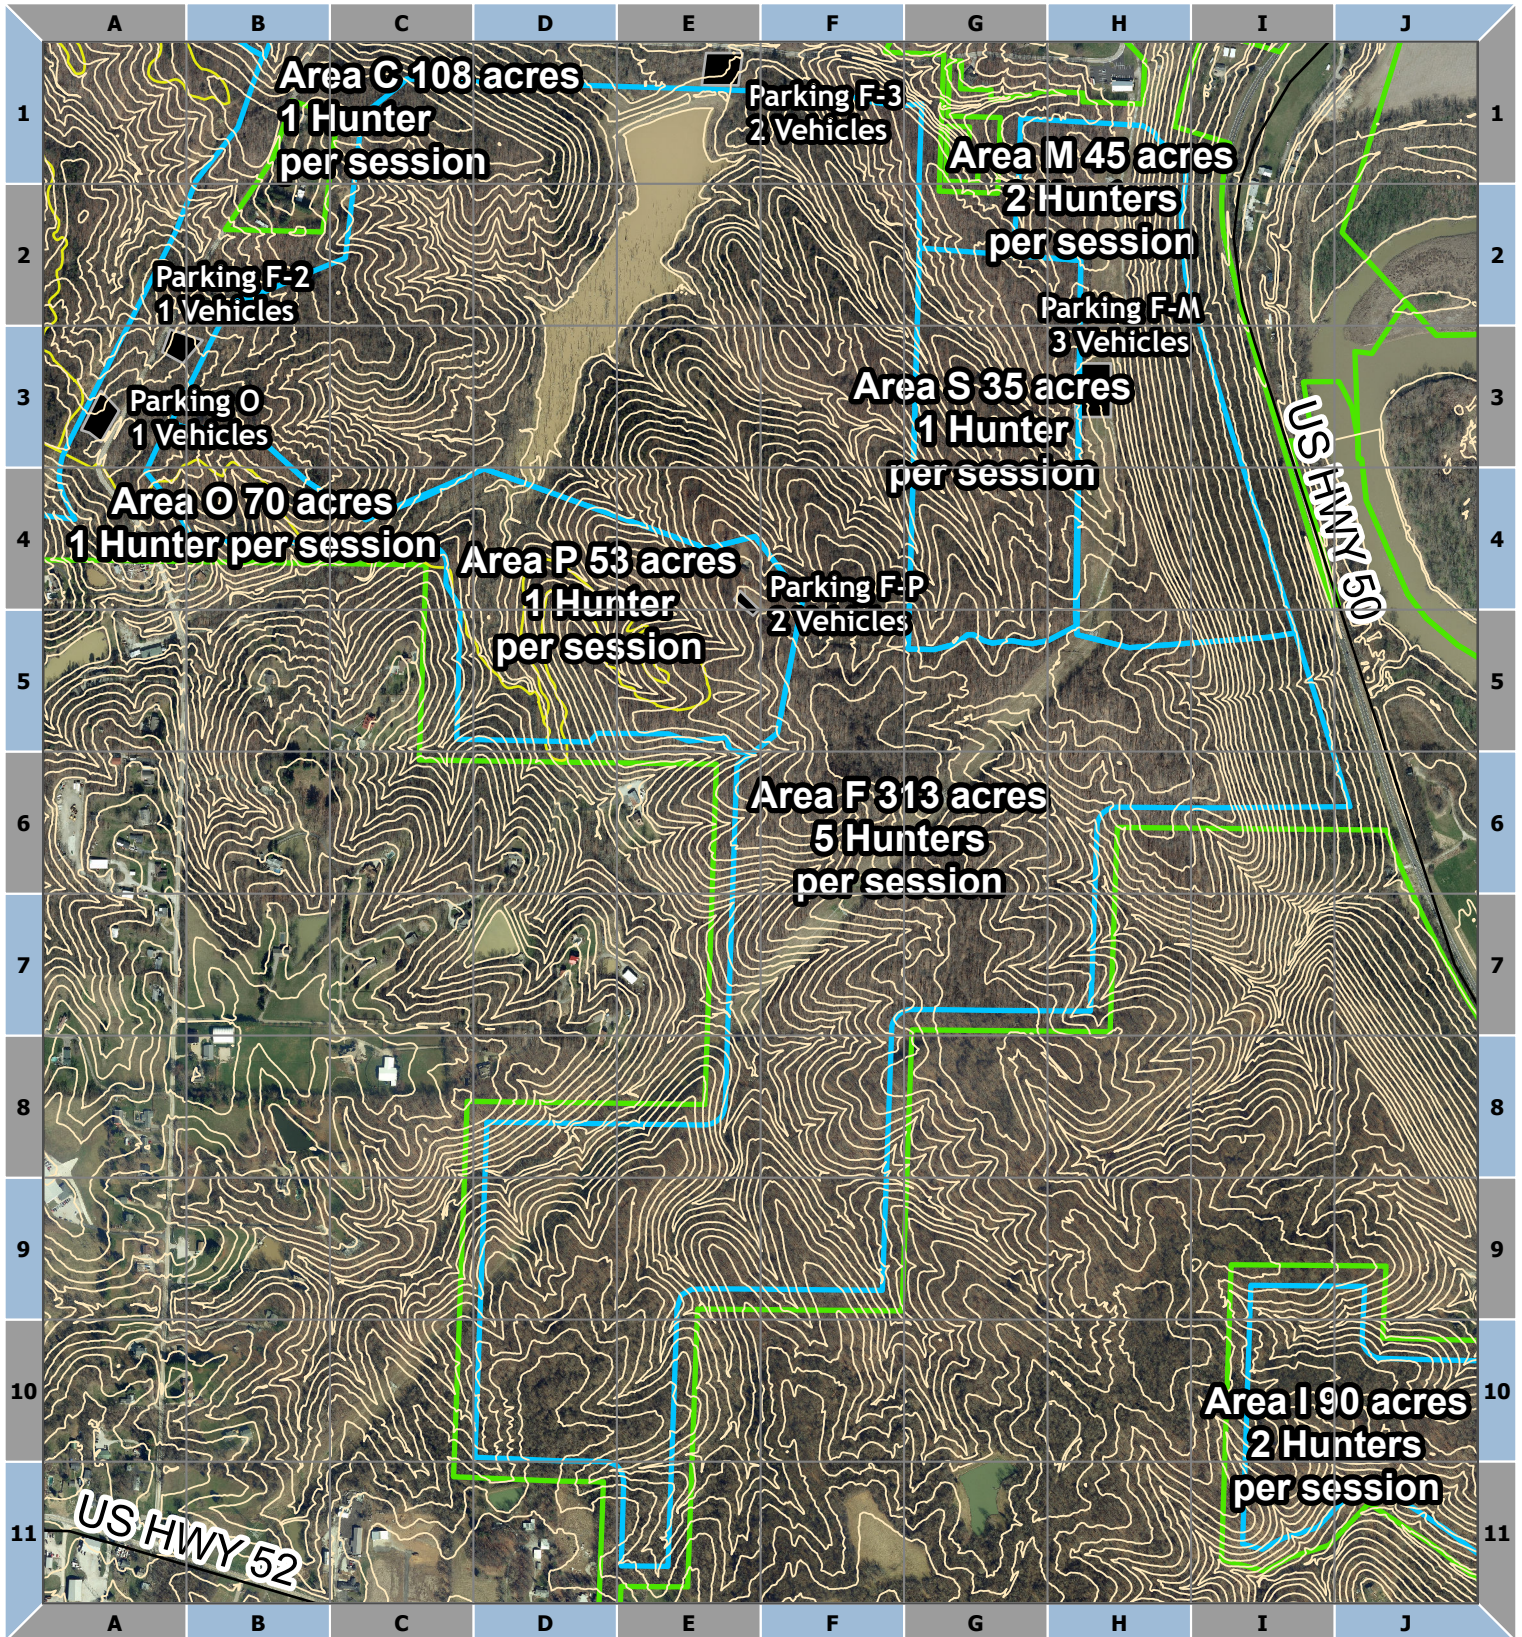

Miami Whitewater Forest Area F

-  Topography
-  Bow Hunting Areas
-  GPHC Boundary
-  Honeysuckle 2021
-  Bow Hunting Parking
-  Trails

0 250 500 1,000 1,500 2,000 2,500 3,000 Feet

1:11,269

Coordinator:
Sam Rudolf
812-212-0494
srudolf@yahoo.com

*Maps are subject to change but will be finalized before qualifications