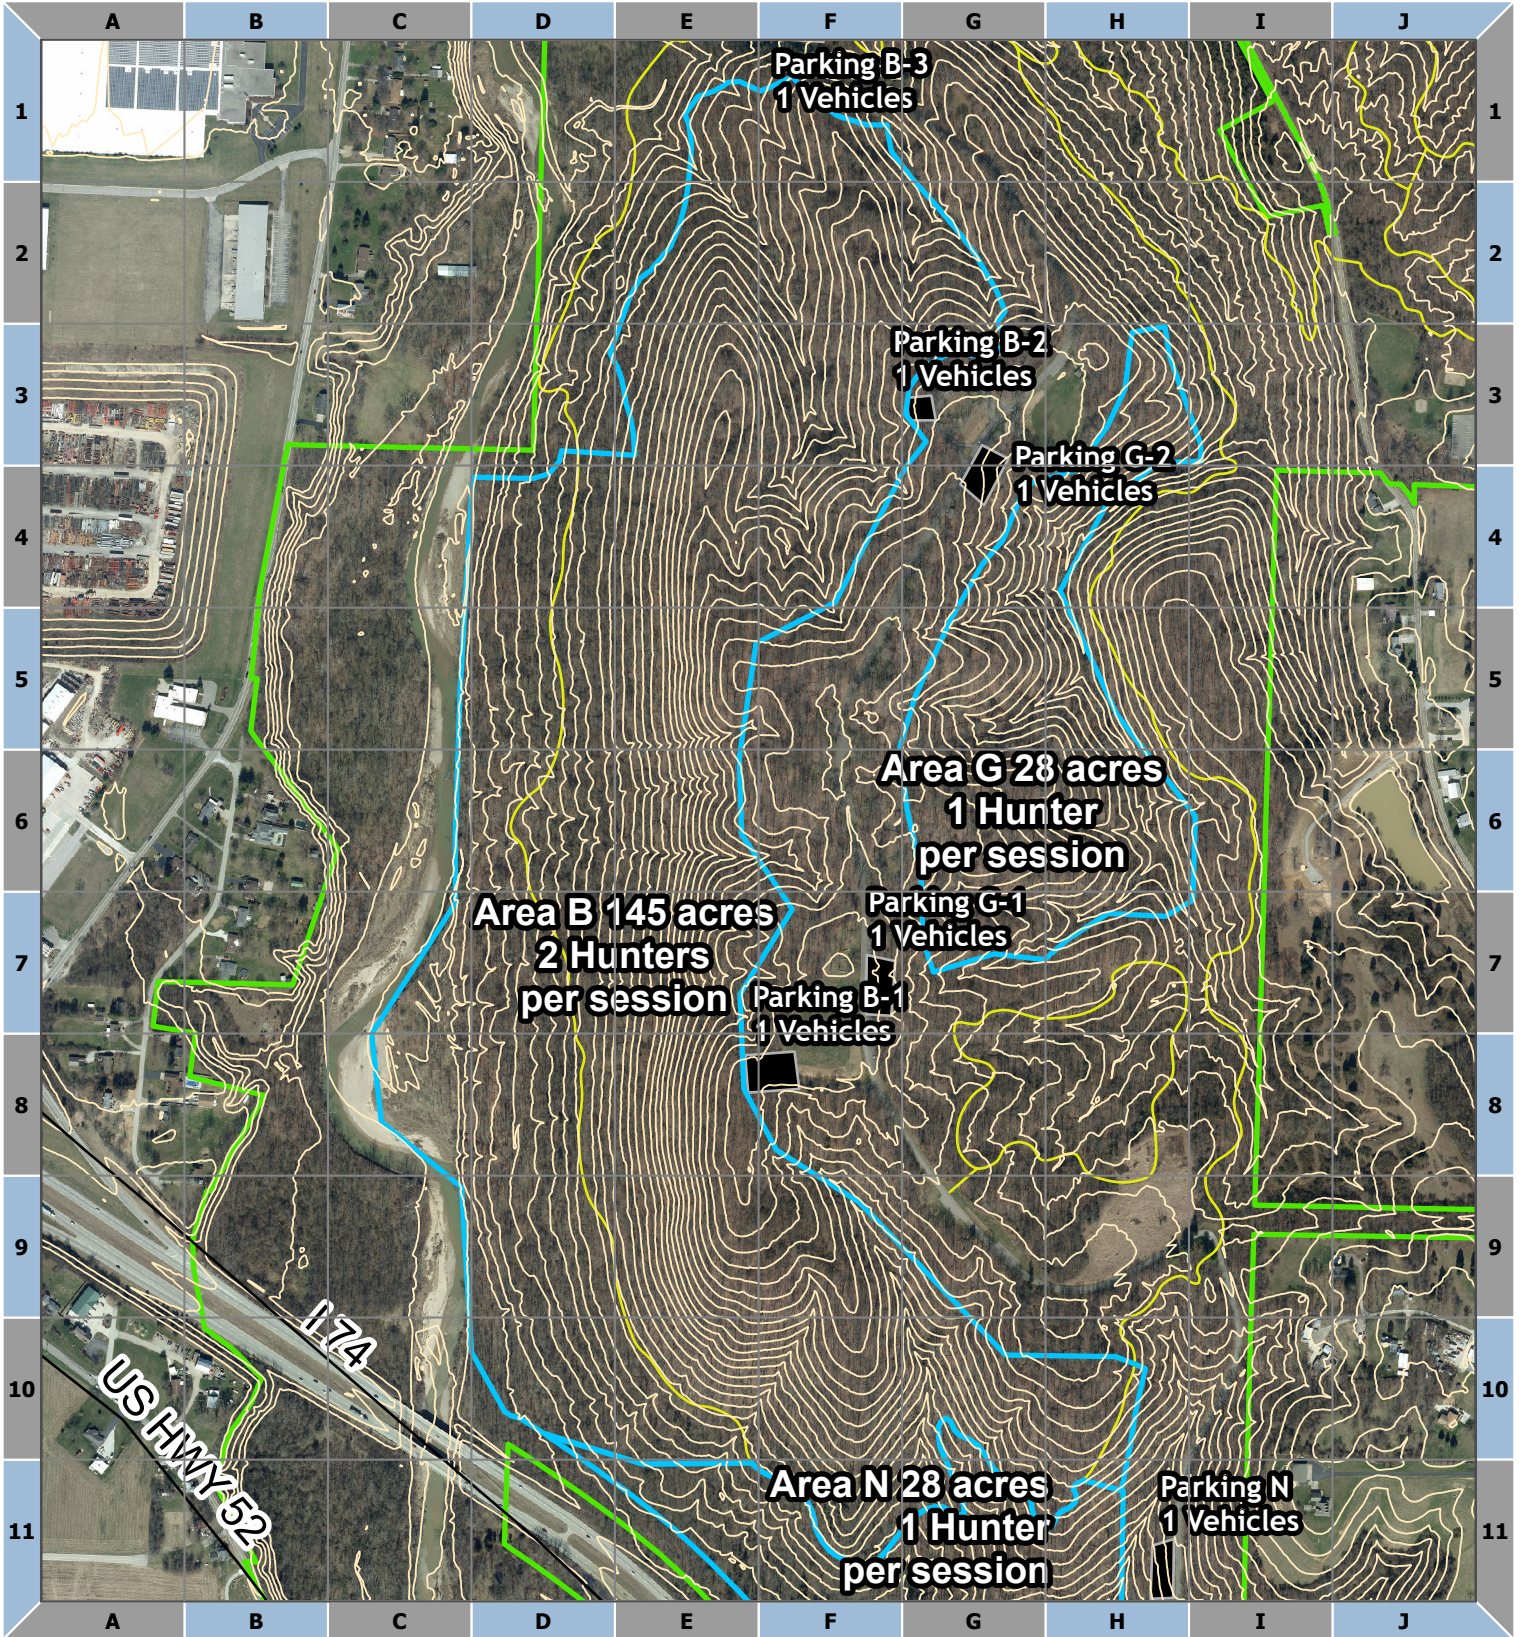

Miami Whitewater Forest Area B

- Topography
- Bow Hunting Areas
- GPHC Boundary
- Honeysuckle 2021
- Bow Hunting Parking
- Trails

0 250 500 1,000 1,500 2,000 Feet

1:8,126

Coordinator:
 Sam Rudolf
 812-212-0494
 srudolf@yahoo.com

*Maps are subject to change but will be finalized before qualifications