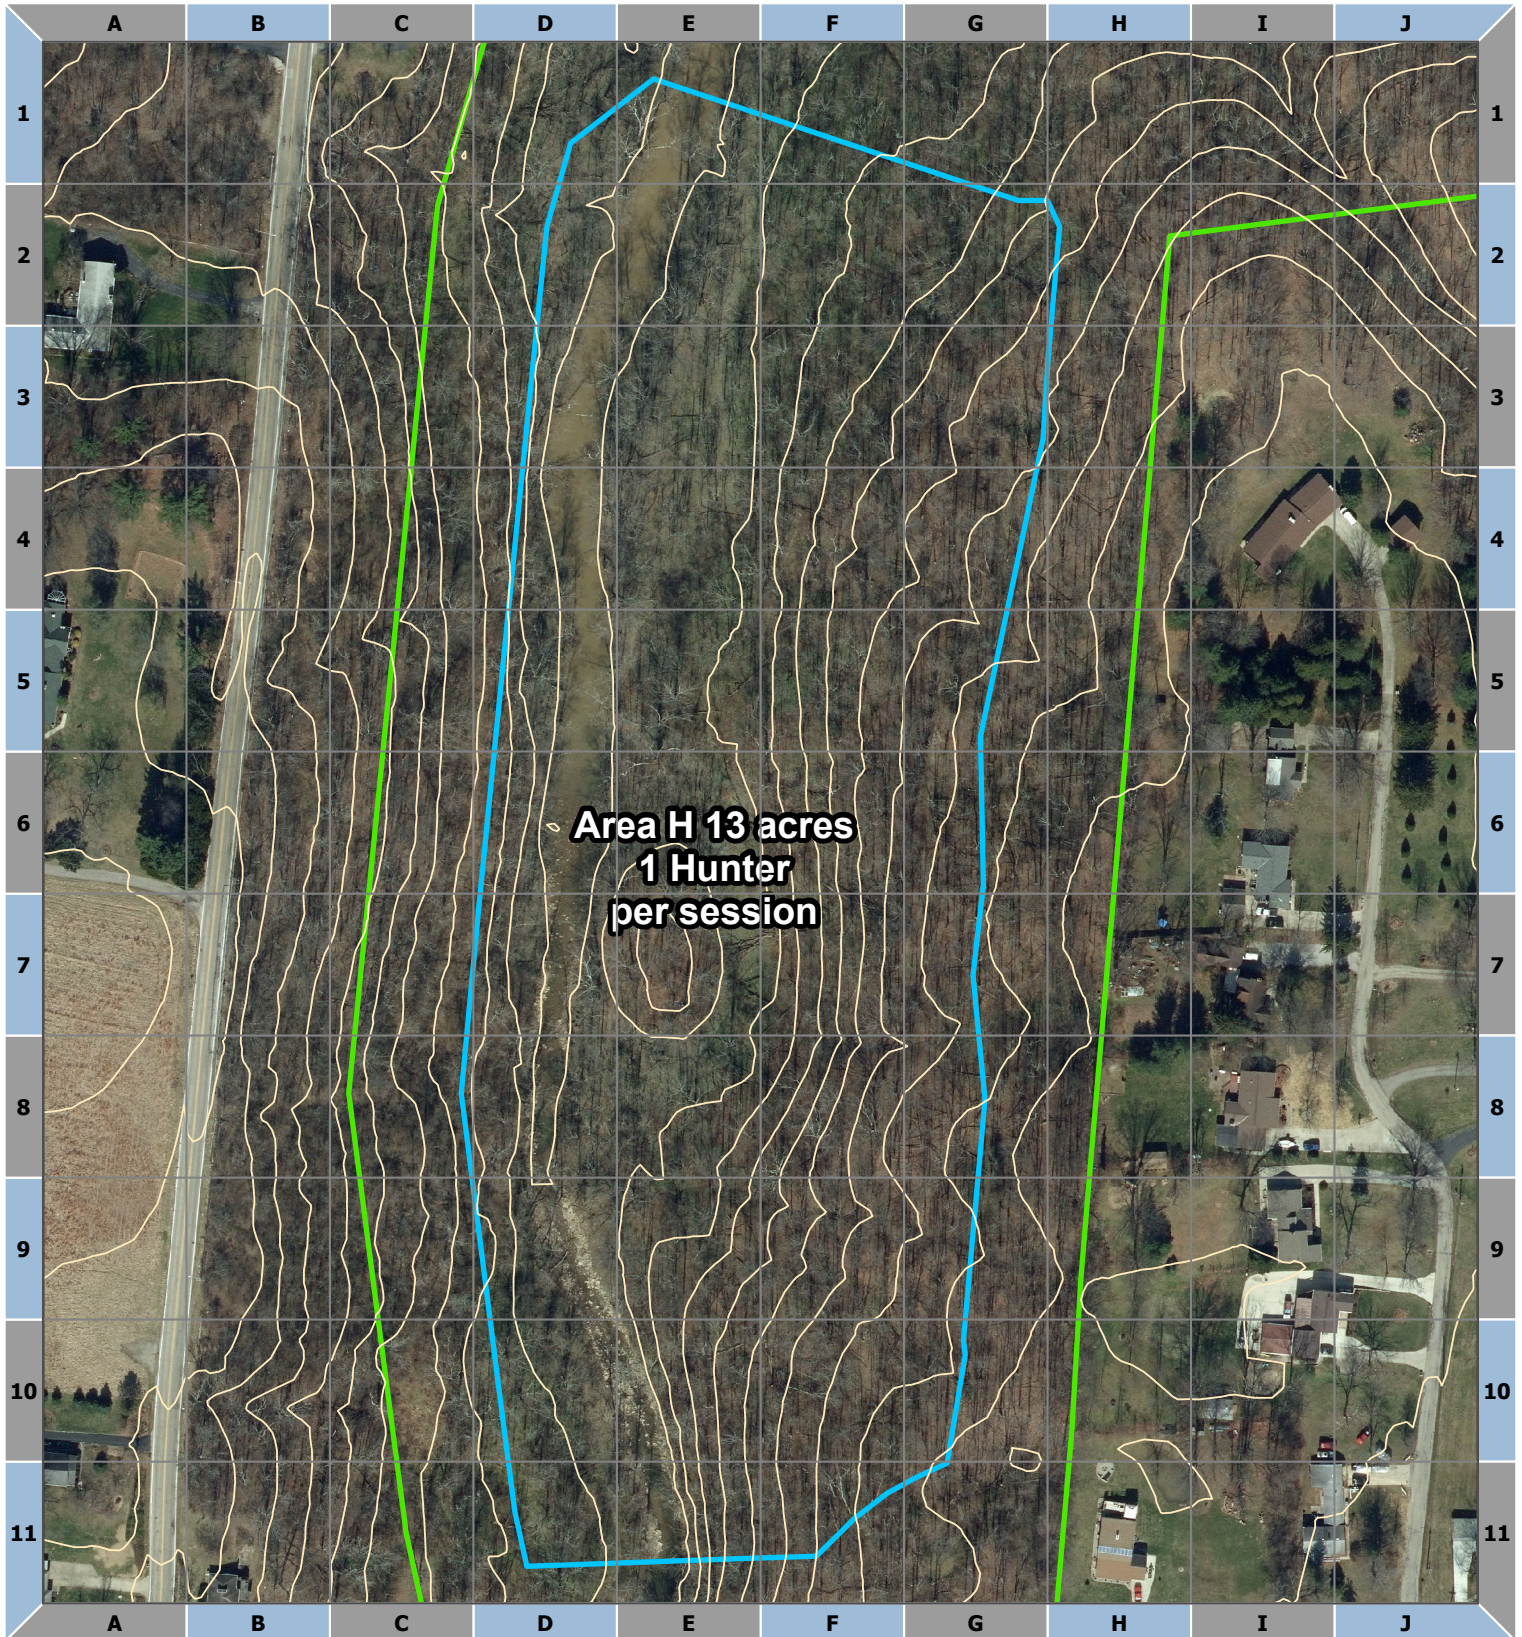

Winton Woods Area H

**Area H 13 acres
1 Hunter
per session**

- Topography
- Bow Hunting Areas
- GPHC Boundary
- Honeysuckle 2021
- Bow Hunting Parking
- Trails

1:2,080

Coordinator:
Brad Box
(513)502-7189
bbox.hcpd@gmail.com

*Maps are subject to change
but will be finalized before qualifications