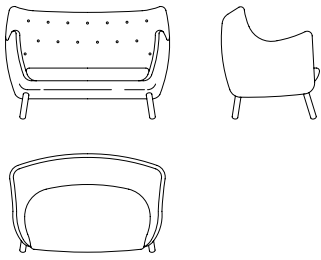

# Poet Sofa

Finn Juhl 1941

ORIGIN OF DANISH DESIGN

# Poet Sofa

Finn Juhl 1941

H: 87 cm  
W: 136 cm  
D: 80 cm

Inspired by "free art", Finn Juhl designed Poeten for his own home in 1941. Today this sofa represents a part of Danish cultural history and modern furniture that exudes values that have more or less disappeared in these days of fleeting fancies. Poeten is made to the finest manufacturing standards with hand-sewn upholstery, and its legs come in several different types of wood.