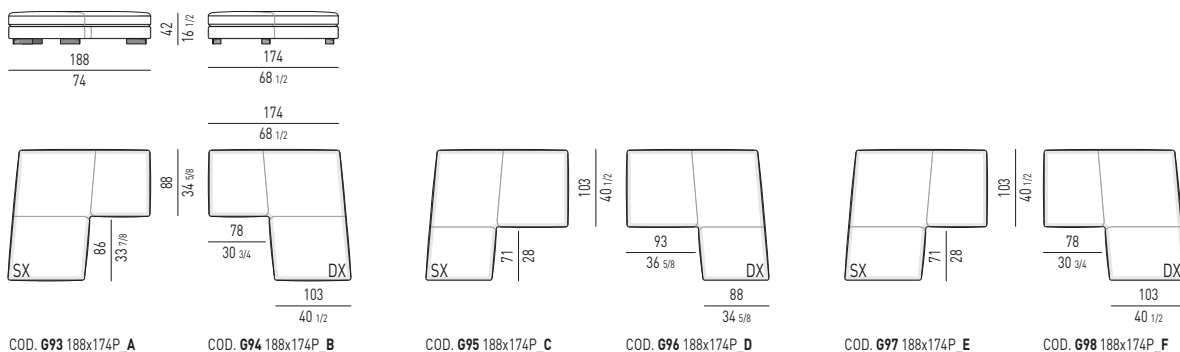

PANCA CHAISE-LONGUE CM 188 BENCH CHAISE-LONGUE CM 188

ELEMENTI PANCA INCLINATI INCLINED BENCH ELEMENTS

ELEMENTO PANCA INCLINATA CM 144 INCLINED BENCH ELEMENT CM 144