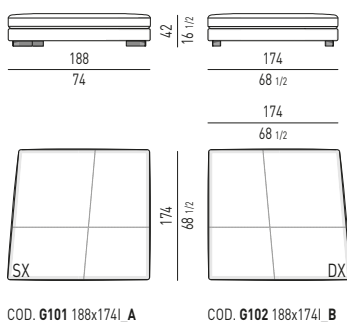

ELEMENTO PANCA INCLINATA CM 174 INCLINED BENCH ELEMENT CM 174