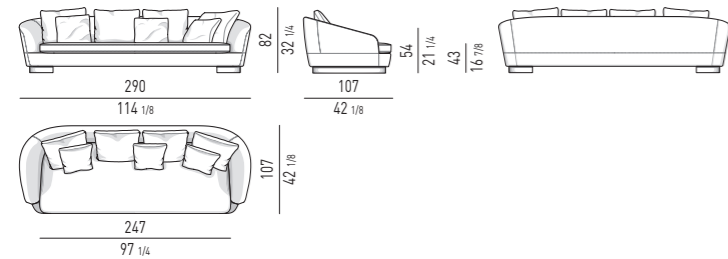

DIVANI "GRAND JACQUES" | "GRAND JACQUES" SOFAS