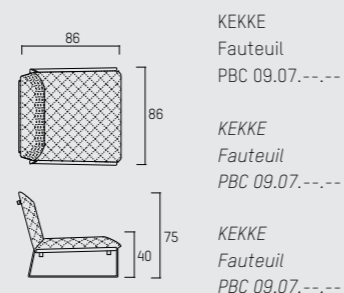

PIETBOON.

KEKKE

CHAISE LONGUE & FAUTEUIL

SPECIFICATION SPECIFICATIE SPEZIFIKATION

ENGLISH

Upholstery	Fabric cat. P, Piet Boon® fabric. Leather cat. D, Durable. Leather cat. S, Stone Wash. Leather cat. N, Nubuck.	
Material	Frame of black powder coated steel, seat and back-rest filled with high resilience foam and Dacron. Both with chequered padding, supported by felt and elastic webbing. Loose cushion filled with feathers.	
Weight / CBM	Fauteuil	28 kg / 0,85 m ³
	Chaise longue	48 kg / 1,49 m ³