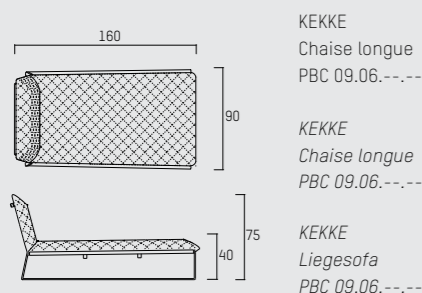

KEKKE CHAISE LONGUE & FAUTEUIL

ENGLISH

With a powder coated steel frame and butter soft leather seating, the KEKKE chaise longue is an outstanding addition to any room. This is luxurious living in true Piet Boon® style. Extreme soft comfort and subdued tones meet design elegance in a harmonious balance of chic sophistication.

NEDERLANDS

De chaise longue KEKKE vormt met zijn frame van gepoedercoat staal en heerlijk zachte leren zitting een bijzondere aanvulling op elke leefruimte. Het ultieme voorbeeld van luxurious living in Piet Boon®-stijl. Buitengewoon comfort, ingetogen kleurgebruik en een elegant design vormen een harmonieus geheel van chique allure.

DEUTSCH

Ein pulverlackierter Stahlrahmen und butterweiche Lederpolsterung machen die KEKKE Recamiere zu einem besonderen Objekt in jedem Raum. Das ist Luxus in echtem Piet Boon® Stil. Extrem weicher Komfort und gedeckte Töne treffen auf geschmackvolles Design und schaffen eine harmonische Balance hochwertiger Eleganz.