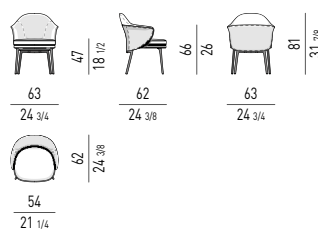

POLTRONCINA DINING | DINING LITTLE ARMCHAIR