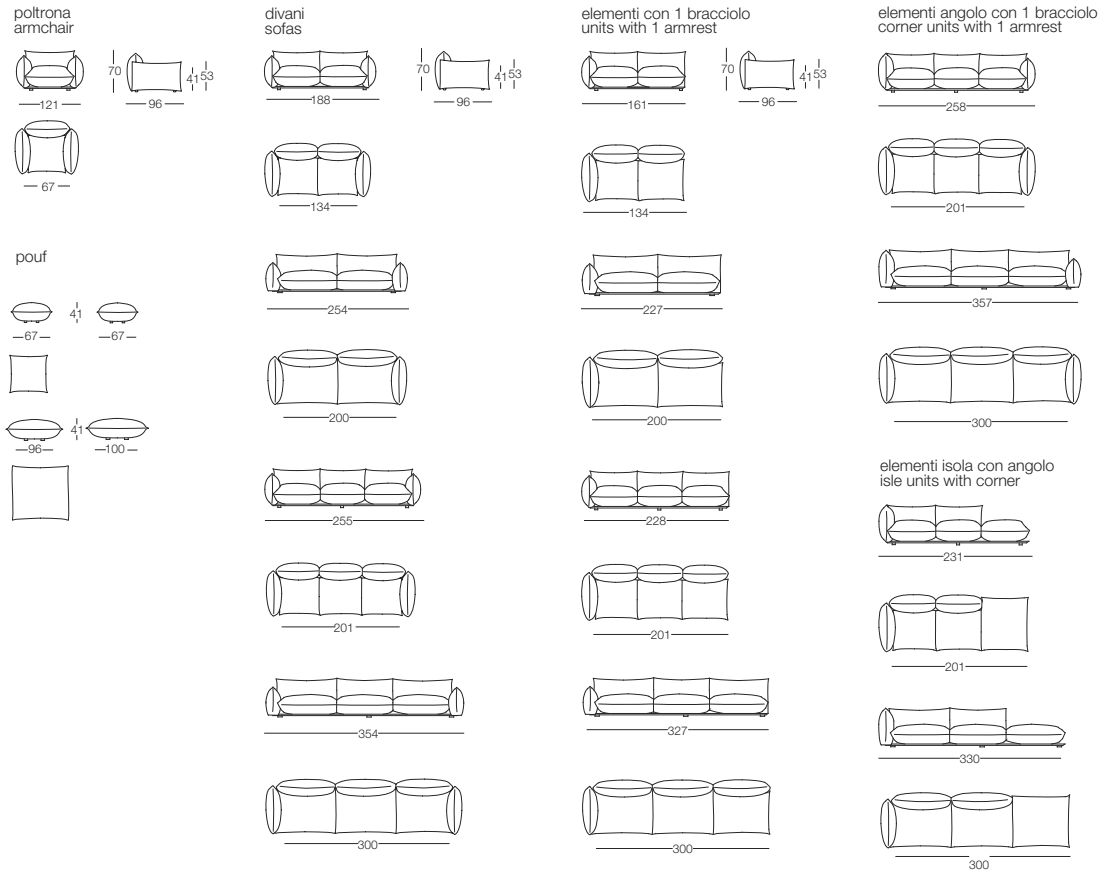

MARENCO 2018 Divano_Sofa