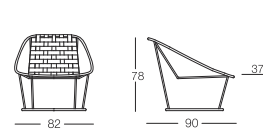

Poltroncina_Small armchair