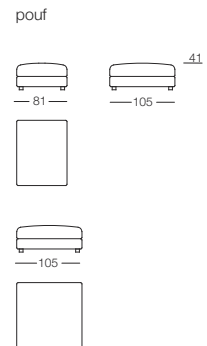

chaise longue con 1 bracciolo
chaise longue with 1 armrest

pouf

COMPOSIZIONI
COMPOSITIONS

LOW LAND Divano_Sofa

sofa with low standard armrests - version "L"

sofa with high armrests - version "H"

HUG LOVE SEAT Divano_Sofa