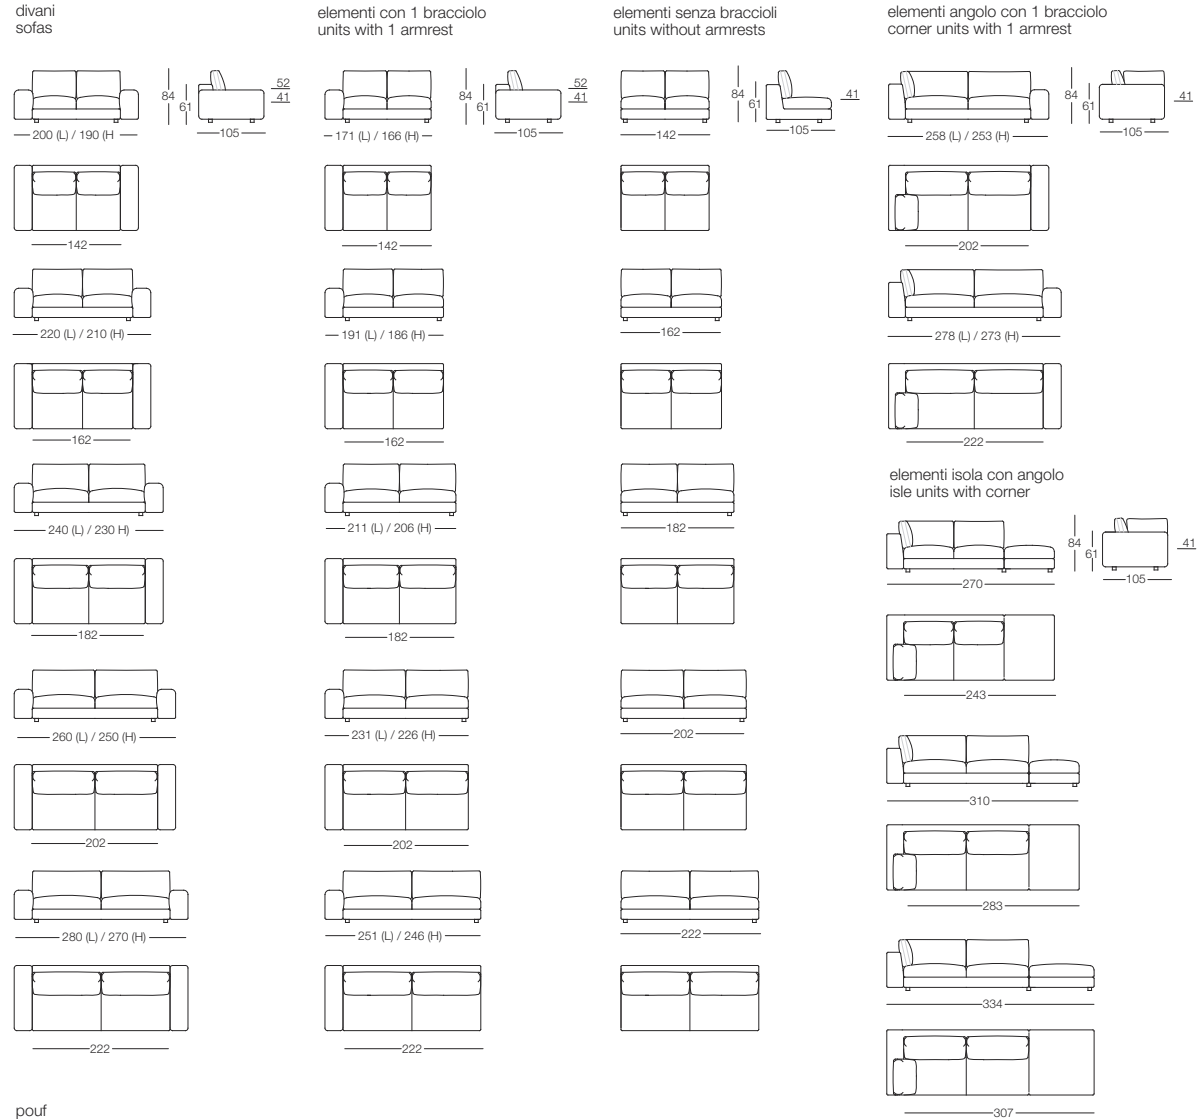

chaise longue con 1 bracciolo
chaise longue with 1 armrest

pouf

COMPOSIZIONI
COMPOSITIONS

LOW LAND Divano_Sofa

sofa with low standard armrests - version "L"

sofa with high armrests - version "H"

HUG LOVE SEAT Divano_Sofa