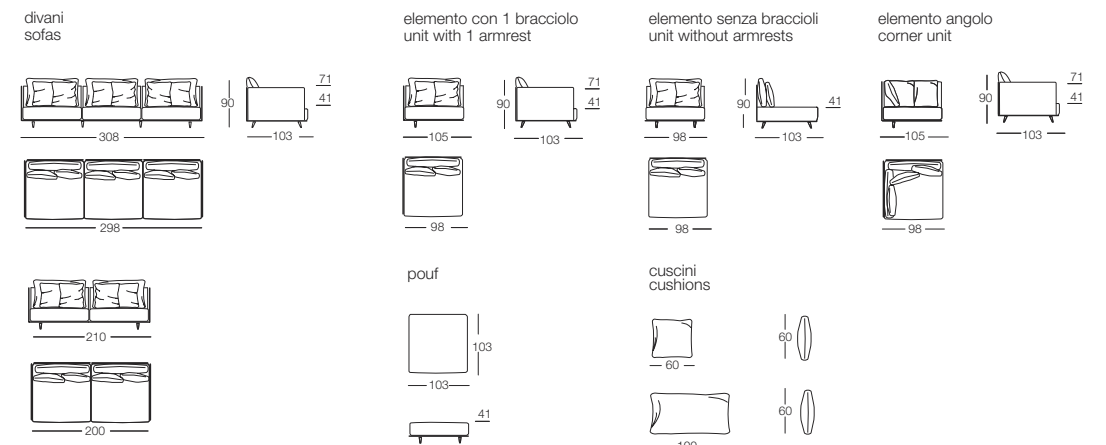

HALL Divano_Sofa

K2 Divano_Sofa