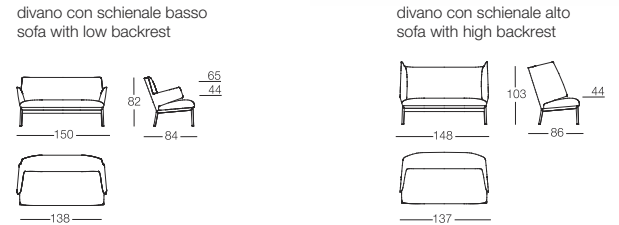

chaise longue con 1 bracciolo
chaise longue with 1 armrest

pouf

COMPOSIZIONI
COMPOSITIONS

LOW LAND Divano_Sofa

sofa with low standard armrests - version "L"

sofa with high armrests - version "H"

HUG LOVE SEAT Divano_Sofa