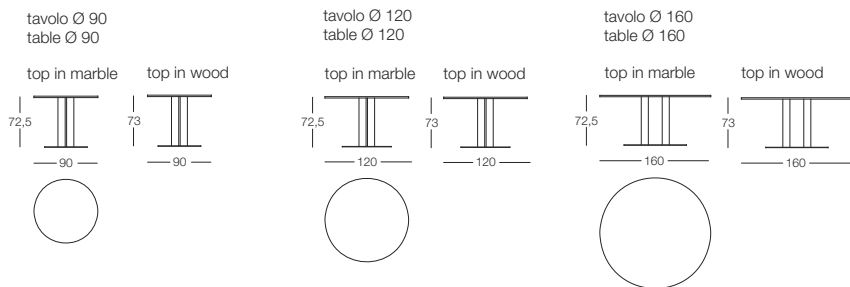

TAVOLINI E COMPLEMENTI _ SMALL TABLES AND FURNITURE UNITS