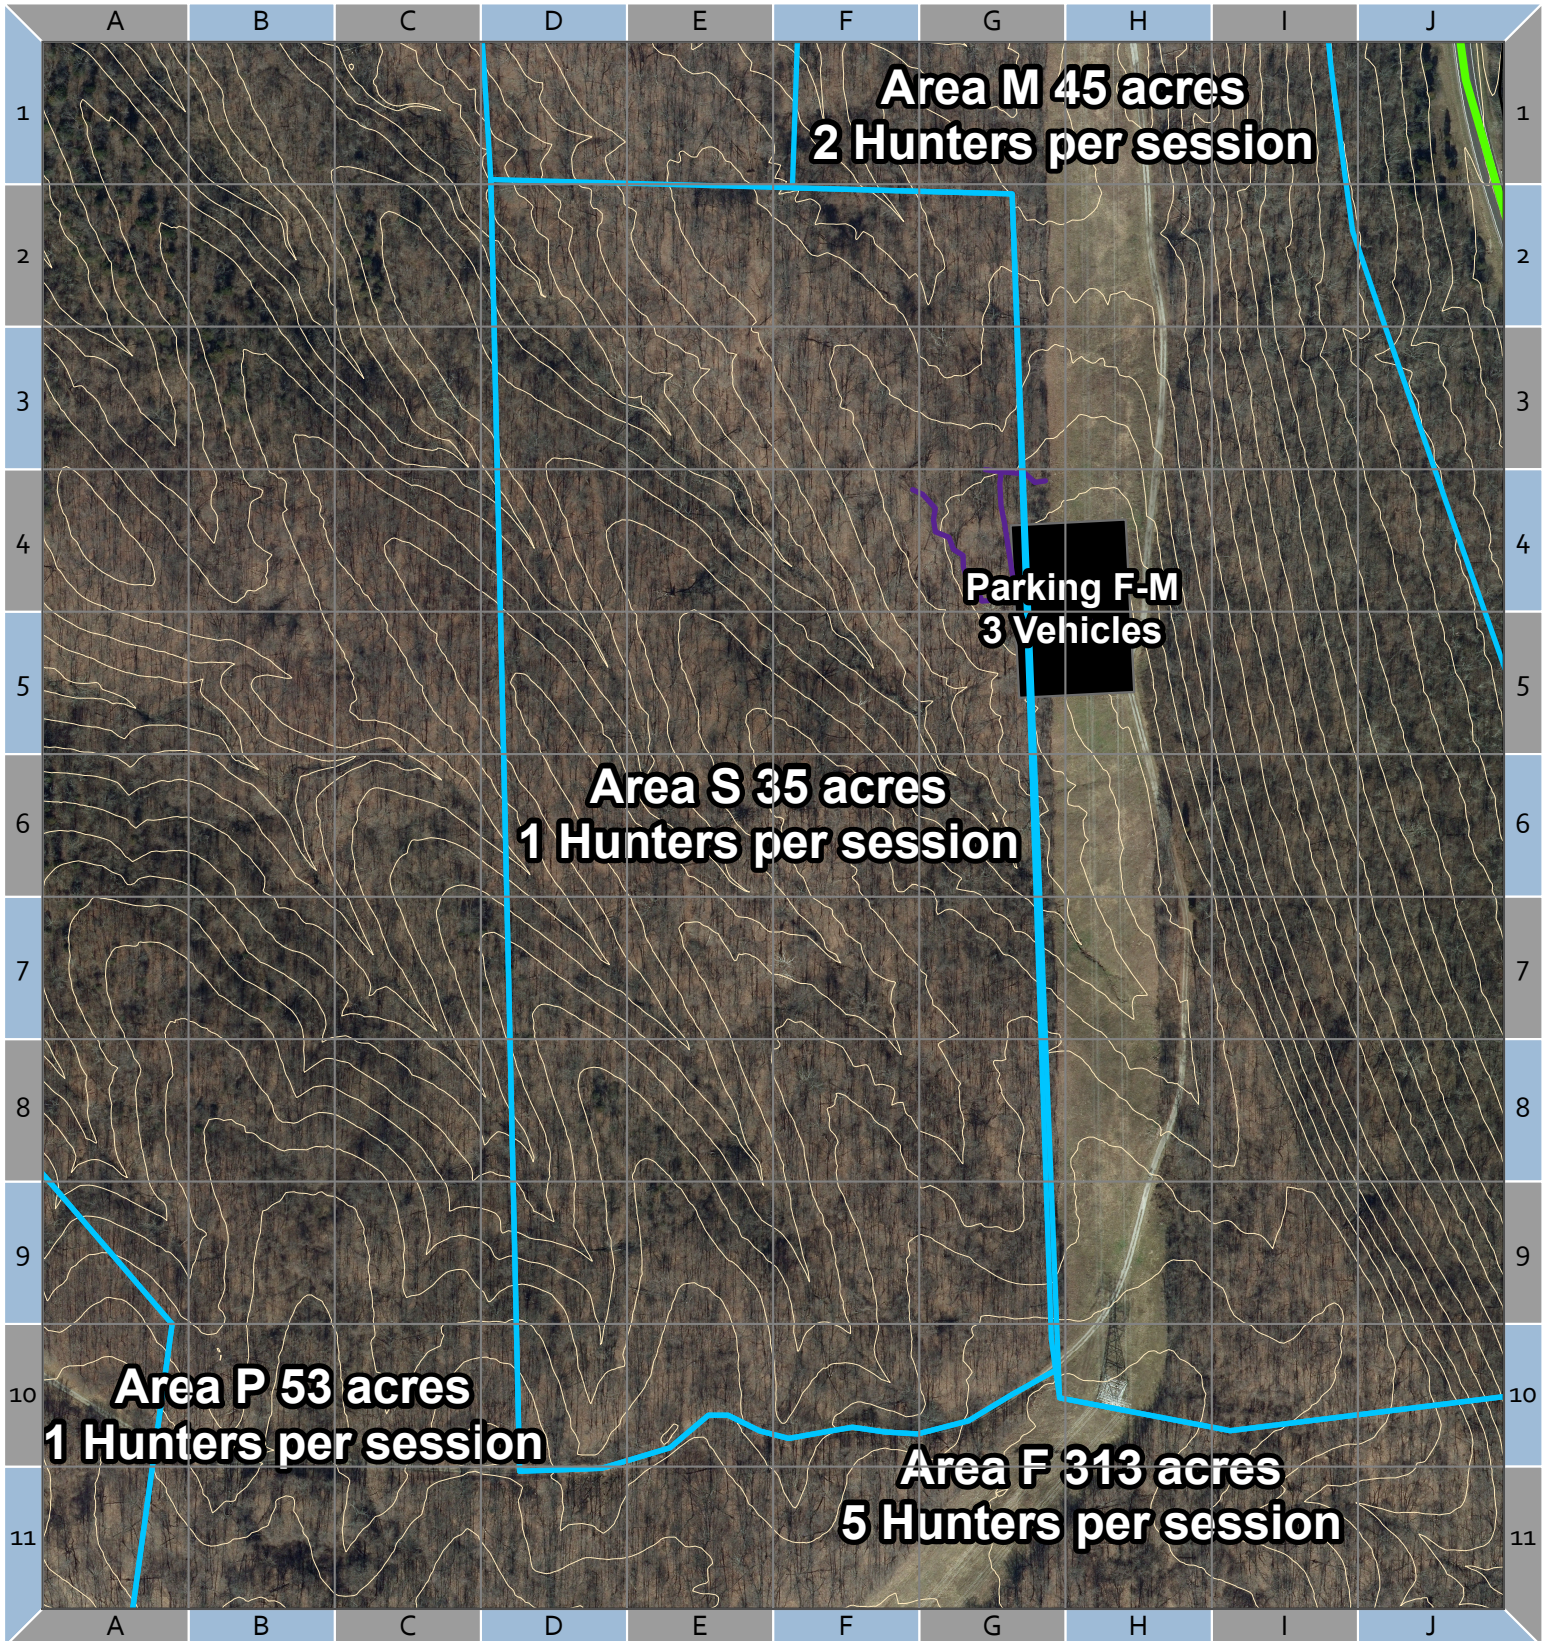

# Miami Whitewater Forest Area S

## Legend

- █ Bow Hunting Parking
- █ GPHC Boundary
- █ Bowhunting\_parking
- █ Honeysuckle 2020
- █ Bow Hunting Areas

Coordinator:  
 Sam Rudolf  
 812-212-0494  
 srudolf@yahoo.com

\*Maps are subject to change  
 but will be finalized before qualifications