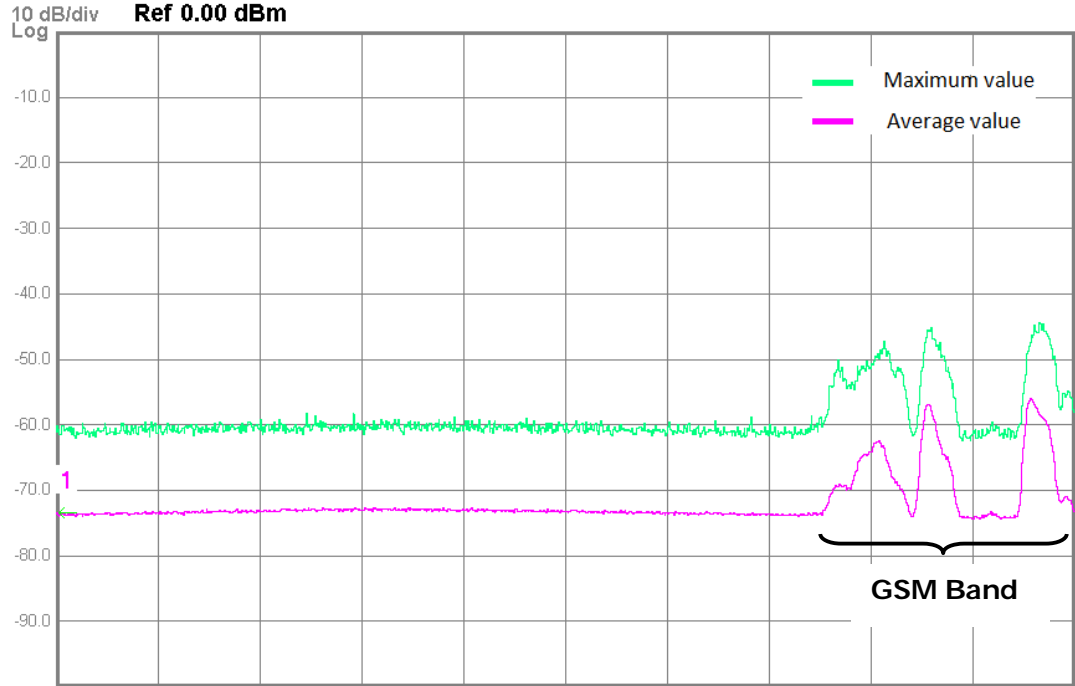

Start 660.0 MHz  
Res BW 1.8 MHz  
VBW 50 MHz  
Sweep 1.00 ms (1001 pts)  
Stop 860.0 MHz

Start 850.0 MHz  
Res BW 2.0 MHz  
VBW 50 MHz  
Sweep 1.00 ms (1001 pts)  
Stop 1.0600 GHz

Start 1.4600 GHz Stop 1.6600 GHz  
Res BW 1.8 MHz VBW 50 MHz Sweep 1.00 ms (1001 pts)

Start 1.6600 GHz Stop 1.8600 GHz  
Res BW 1.8 MHz VBW 50 MHz Sweep 1.00 ms (1001 pts)