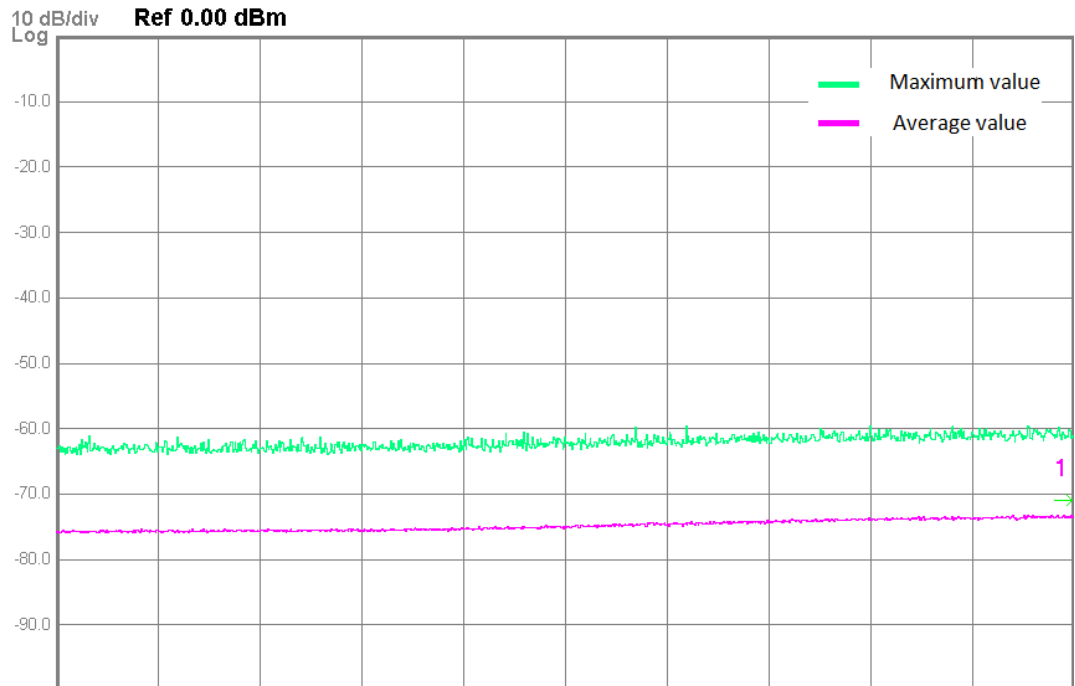

Start 660.0 MHz  
Res BW 1.8 MHz  
VBW 50 MHz  
Sweep 1.00 ms (1001 pts)  
Stop 860.0 MHz

Start 850.0 MHz  
Res BW 2.0 MHz  
VBW 50 MHz  
Sweep 1.00 ms (1001 pts)  
Stop 1.0600 GHz

Start 1.4600 GHz Stop 1.6600 GHz  
Res BW 1.8 MHz VBW 50 MHz Sweep 1.00 ms (1001 pts)

Start 1.6600 GHz Stop 1.8600 GHz  
Res BW 1.8 MHz VBW 50 MHz Sweep 1.00 ms (1001 pts)