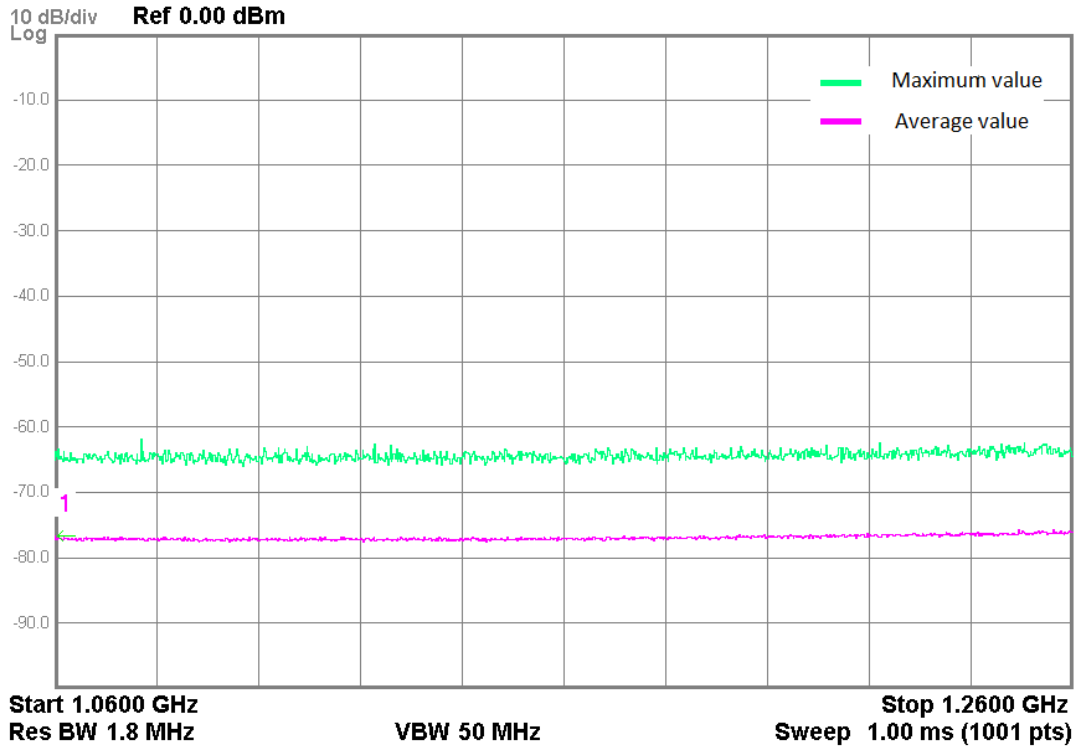

Start 660.0 MHz  
Res BW 1.8 MHz  
VBW 50 MHz  
Sweep 1.00 ms (1001 pts)  
Stop 860.0 MHz

Start 850.0 MHz  
Res BW 2.0 MHz  
VBW 50 MHz  
Sweep 1.00 ms (1001 pts)  
Stop 1.0600 GHz

Start 1.4600 GHz Stop 1.6600 GHz  
Res BW 1.8 MHz VBW 50 MHz Sweep 1.00 ms (1001 pts)

Start 1.6600 GHz Stop 1.8600 GHz  
Res BW 1.8 MHz VBW 50 MHz Sweep 1.00 ms (1001 pts)