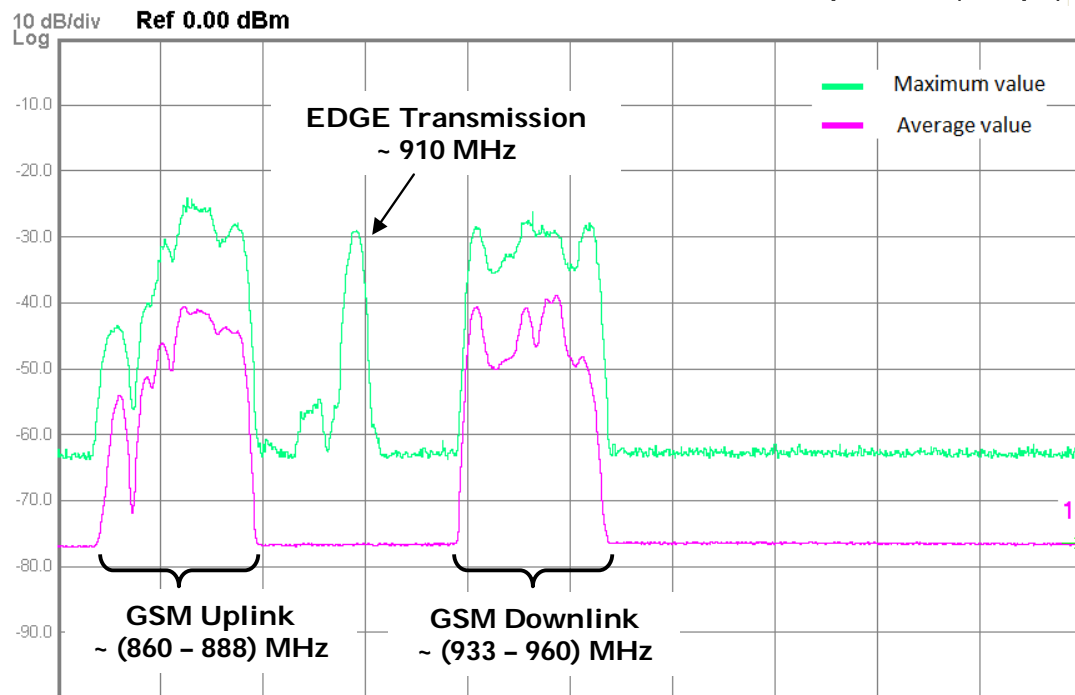

Start 660.0 MHz  
Res BW 1.8 MHz  
VBW 50 MHz  
Sweep 1.00 ms (1001 pts)  
Stop 860.0 MHz

Start 850.0 MHz  
Res BW 2.0 MHz  
VBW 50 MHz  
Sweep 1.00 ms (1001 pts)  
Stop 1.0600 GHz

Start 1.4600 GHz Stop 1.6600 GHz  
Res BW 1.8 MHz VBW 50 MHz Sweep 1.00 ms (1001 pts)

Start 1.6600 GHz Stop 1.8600 GHz  
Res BW 1.8 MHz VBW 50 MHz Sweep 1.00 ms (1001 pts)