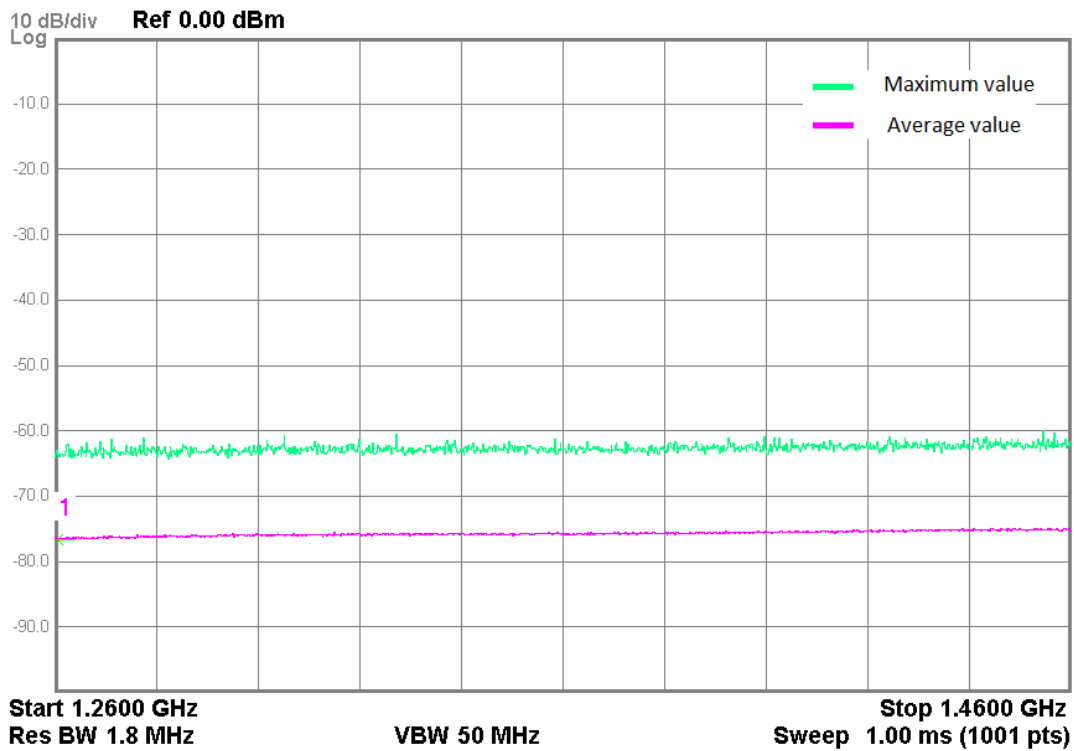

Start 660.0 MHz  
Res BW 1.8 MHz  
VBW 50 MHz  
Sweep 1.00 ms (1001 pts)  
Stop 860.0 MHz

Start 850.0 MHz  
Res BW 2.0 MHz  
VBW 50 MHz  
Sweep 1.00 ms (1001 pts)  
Stop 1.0600 GHz

Start 1.4600 GHz Stop 1.6600 GHz  
Res BW 1.8 MHz VBW 50 MHz Sweep 1.00 ms (1001 pts)

Start 1.6600 GHz Stop 1.8600 GHz  
Res BW 1.8 MHz VBW 50 MHz Sweep 1.00 ms (1001 pts)