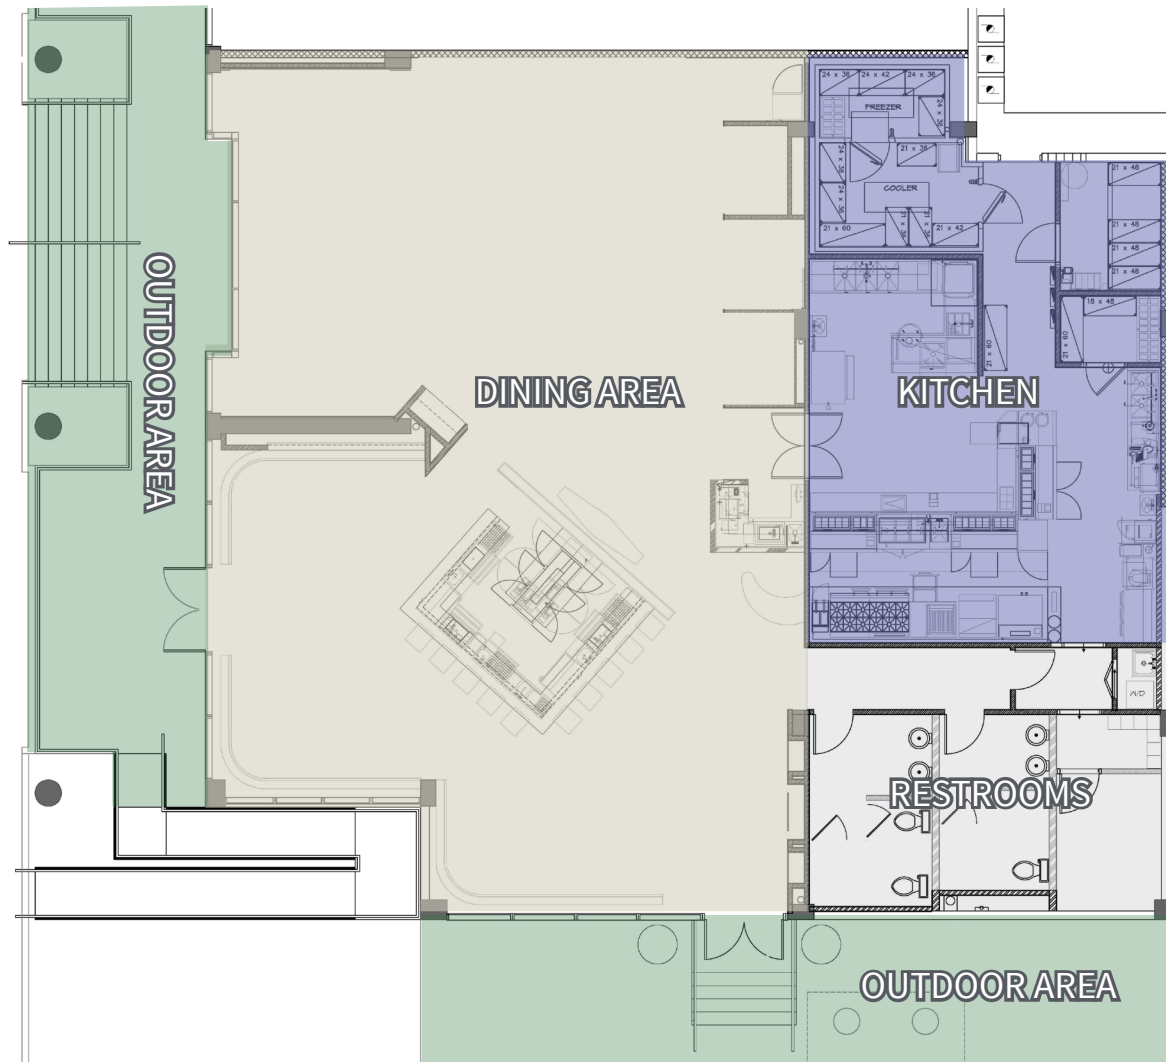

169 SW 7TH STREET • MIAMI

RESTAURANT SPACE FOR LEASE • UNIT CU-E

PROPERTY HIGHLIGHTS:

- ±4,300-SF corner opportunity for lease in Brickell
- Fully built-out kitchen
- Multiple outdoor patio areas
- 4COP liquor license available for tenant use
- Located in the same building as American Social, one of Brickell's top restaurants and bar
- Nearby tenants include Graziano's, CKO Kickboxing, Poke 305, Toasted, Blackbird Ordinary, Publix, Bonding, River Oyster Bar, and the Brickell City Centre
- Situated at the base of Neo Vertika, a 36 story residential tower with 452 apartments