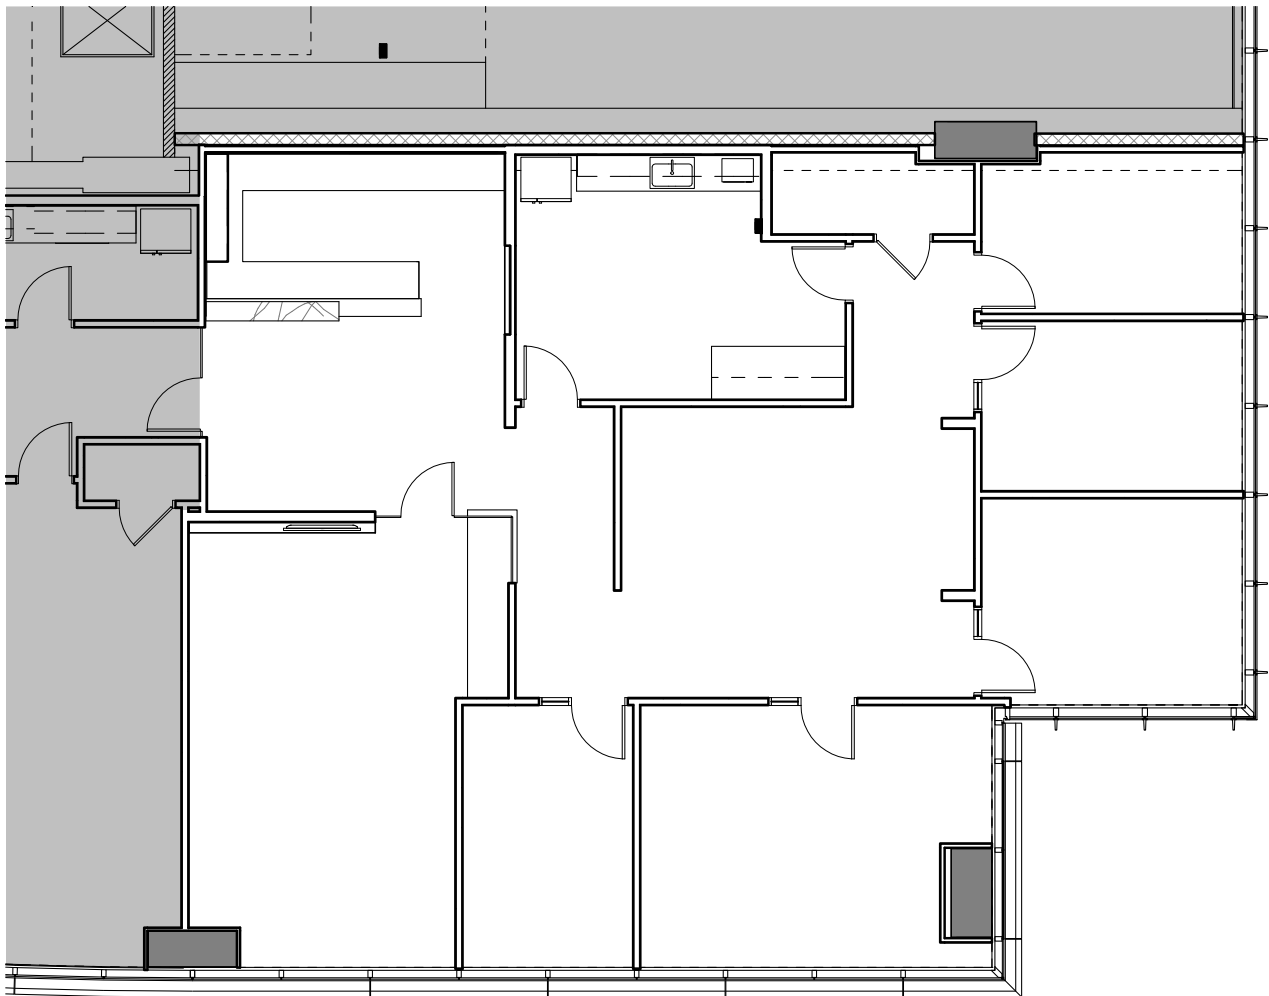

COLORADO  
TOWER

3,165 RSF

of Office Space Available

RACHEL COULTER  
512.225.1733  
rachel.coulter@am.jll.com

TRAVIS ROGERS  
512.225.2718  
travis.rogers@am.jll.com

## BUILDING OVERVIEW

- 373,334 SF Class A office building
- Opened in 2015
- 2 restaurants onsite
- State-of-the-art fitness center
- Spa-like locker rooms with showers and towel service
- Building conference facilities for up to 60 attendees
- Onsite management
- 24/7 security

COLORADO  
TOWER

SUITE 1500  
3,165 SF  
AVAILABLE 5/1/2020

RACHEL COULTER  
512.225.1733  
rachel.coulter@am.jll.com

TRAVIS ROGERS  
512.225.2718  
travis.rogers@am.jll.com