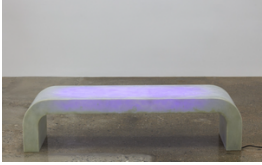

Afterimage, Pool Shift, 2023

Acrylic and ink on organza and cotton, artist's frame
60 x 43 x 2.75 in (152 x 109 x 7 cm)
RY2023.31

Afterimage, Pool, 2023

Acrylic and ink on organza and cotton, artist's frame
60 x 43 x 2.75 in (152 x 109 x 7 cm)
RY2023.30

Afterimage, Beam, 2023

Acrylic and ink on organza and cotton, artist's frame
60 x 43 x 2.75 in (152 x 109 x 7 cm)
RY2023.29

Afterimage, Dip, 2023
Acrylic and ink on organza and cotton, artist's frame
60 x 43 x 2.75 in (152 x 109 x 7 cm)
RY2023.28

Viewing Bench I, 2017/23
Fiberglass resin, UV LED light
Approx. 18 x 72 x 20 in (46 x 183 x 51 cm)
RY2023.27

Viewing Bench II, 2017/23
Fiberglass resin, UV LED light
Approx. 18 x 72 x 20 in (46 x 183 x 51 cm)
RY2023.26