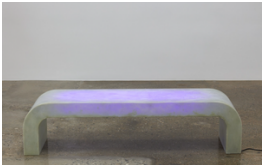

Afterimage, Pool Shift, 2023

Acrylic and ink on organza and cotton, artist's frame
60 x 43 x 2.75 in (152 x 109 x 7 cm)
RY2023.31

Afterimage, Pool, 2023

Acrylic and ink on organza and cotton, artist's frame
60 x 43 x 2.75 in (152 x 109 x 7 cm)
RY2023.30

Afterimage, Beam, 2023

Acrylic and ink on organza and cotton, artist's frame
60 x 43 x 2.75 in (152 x 109 x 7 cm)
RY2023.29

Afterimage, Dip, 2023
Acrylic and ink on organza and cotton, artist's frame
60 x 43 x 2.75 in (152 x 109 x 7 cm)
RY2023.28

Viewing Bench I, 2017/23
Fiberglass resin, UV LED light
Approx. 18 x 72 x 20 in (46 x 183 x 51 cm)
RY2023.27

Viewing Bench II, 2017/23
Fiberglass resin, UV LED light
Approx. 18 x 72 x 20 in (46 x 183 x 51 cm)
RY2023.26