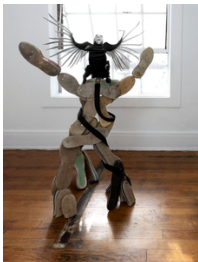

rafa esparza

Deconstruct Cortez: Nuevo Mundo Prophecy: Homie Love, 2022

Worn Nike Cortez sneakers, socks, chicken wire, belt, buckle

Approx. 46 x 34 x 12.75 in (117 x 87 x 33 cm)

RE2024.1