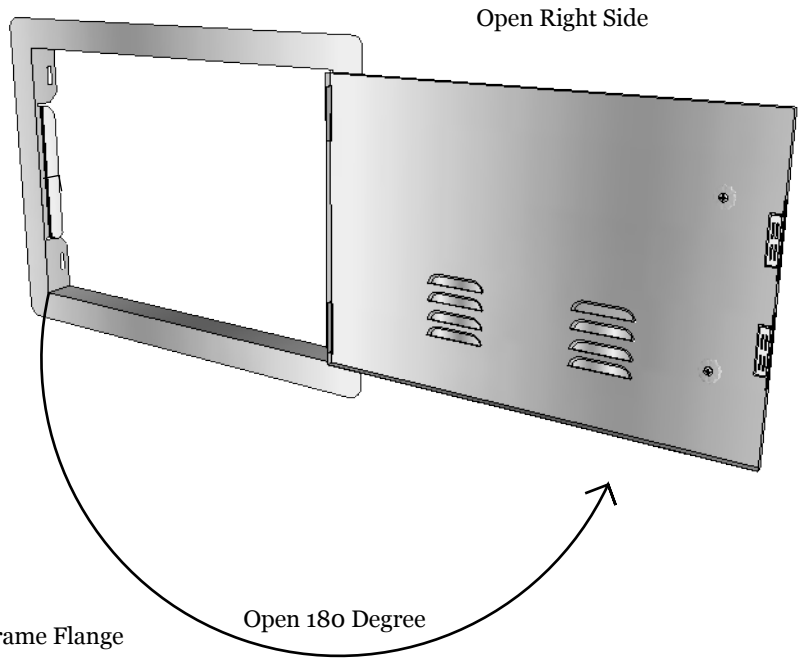

Open 180 Degree

Texas BBQ Wholesalers
13802 Dragline Dr.
Austin, TX. 78728
Tel: 888.934.9449
Bus: 512.487.5116
Fax: 512.487.7016

PRODUCT
14" x 20" Horizontal Door
Item No. A-DH1420

DESCRIPTION
14" x 20" Horizontal Single
Door with Bottom Vents

14"x20" Horizontal Door
23"W x 17"H x 1 5/8" D (Product Size)
20 1/4"W x 14 1/4"H (Cut-out)
11 LBS (Weight)

Material Specifications:
16 Gauge 304 Stainless Steel,
Handles are made of Zinc Alloy,
Chrome Plated.

Product Dimensions

Cut-out Dimensions