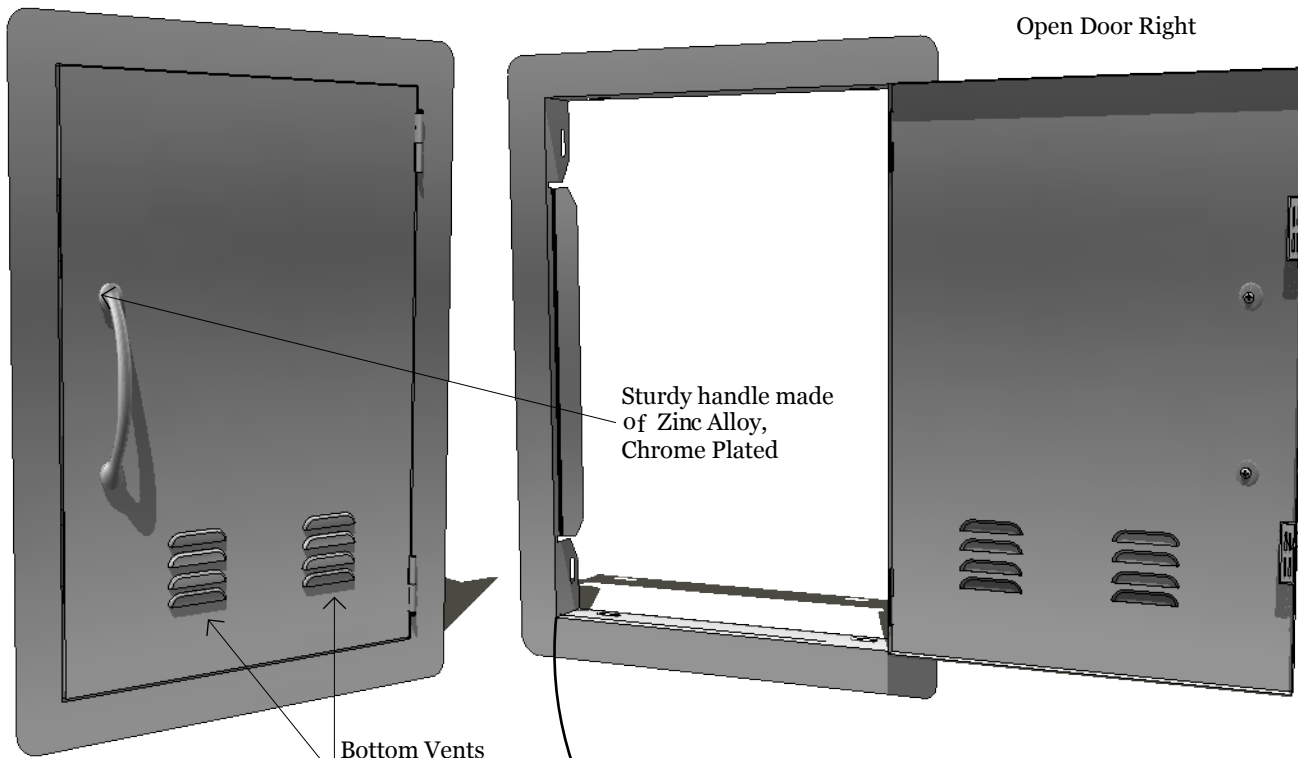

24" x 17" Vertical Door  
 20"W x 27"H x 1 5/8" D (Product Size )  
 17 1/4"W x 24 1/4"H (Cut-out )  
 11.5 LBS ( Weight )

**Material Specifications:**  
 16 Gauge 304 Stainless Steel,  
 Handles are made of Zinc Alloy,  
 Chrome Plated.

Open Door Right

Product Dimension

20" Width

27" Height

Open 180 Degree

Flange Dimension

1 1/2" Height

Top, Bottom and Side Mounting Holes

Cut-out Dimension

17 1/4" Width

24 1/4" Height

1 5/8" Depth