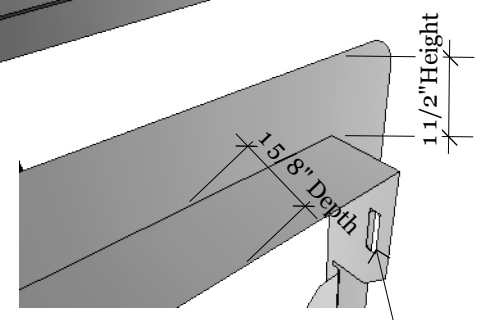

Open Right Side

Open Left Side

Texas BBQ Wholesalers
 13802 Dragline Dr.
 Austin, TX. 78728
 Tel: 888.934.9449
 Bus: 512.487.5116
 Fax: 512.487.7016

PRODUCT
 17" x 24" Horizontal
 Item No. DH1724

DESCRIPTION
 17" x 24" Horizontal Single Door
 This model can be installed either
 Left or Right Swing

17"x24" Horizontal Door
 27"W x 20"H x 1 5/8" D(Product Size)
 24 1/4"W x 17 1/4"H (Cut-out)
 11.5 LBS (Weight)

Material Specifications:
 16 Gauge 304 Stainless Steel,
 Handles are made of Zinc Alloy,
 Chrome Plated.

Hole for Securing Door

Open 180 Degree

Cut-out Dimensions

Product Dimensions

27" Width

24 1/4" Width

Reversible Sturdy Door Hinge

17 1/4" Height