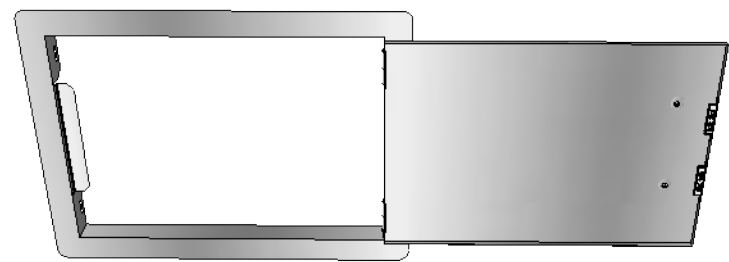

Open Right Side

Open Left Side

Texas BBQ Wholesalers
 13802 Dragline Dr.
 Austin, TX. 78728
 Tel: 888.934.9449
 Bus: 512.487.5116
 Fax: 512.487.7016

PRODUCT
 17" x 24" Horizontal
 Item No. DH1724

DESCRIPTION
 17" x 24" Horizontal Single Door
 This model can be installed either
 Left or Right Swing

17"x24" Horizontal Door
 27"W x 20"H x 1 5/8" D(Product Size)
 24 1/4"W x 17 1/4"H (Cut-out)
 11.5 LBS (Weight)

Material Specifications:
 16 Gauge 304 Stainless Steel,
 Handles are made of Zinc Alloy,
 Chrome Plated.

Hole for Securing Door

Open 180 Degree

Cut-out Dimensions

Product Dimensions

27" Width

24 1/4" Width

Reversible Sturdy Door Hinge

17 1/4" Height

Hole for Securing Door

Stainless Steel 430 Plate for Magnets