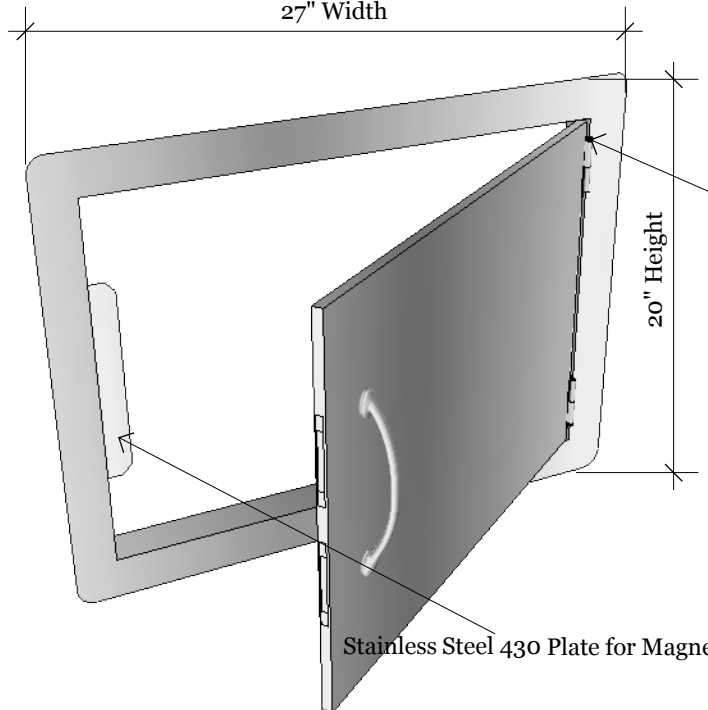

17"x24" Horizontal Door
 27"W x 20"H x 1 5/8" D(Product Size)
 24 1/4"W x 17 1/4"H (Cut-out)
 11.5 LBS (Weight)

Material Specifications:
 16 Gauge 304 Stainless Steel,
 Handles are made of Zinc Alloy,
 Chrome Plated.

Hole for Securing Door

Open 180 Degree

Cut-out Dimensions

Product Dimensions

27" Width

24 1/4" Width

Reversible Sturdy Door Hinge

17 1/4" Height

Hole for Securing Door

Stainless Steel 430 Plate for Magnets