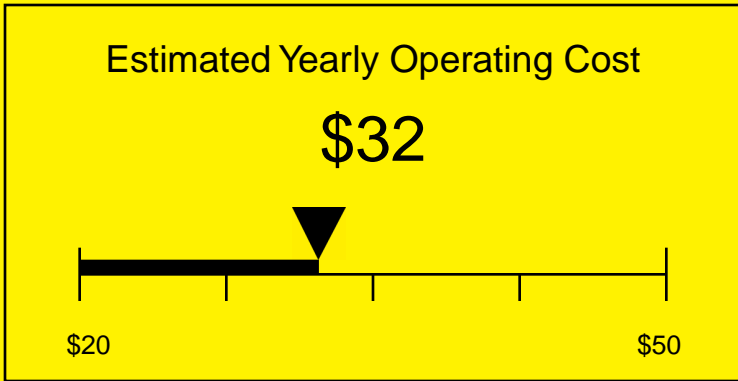

ENERGYGUIDE

None
Defrost: NA

DW2432SS
Cubic Feet

Compare the energy use of this product with others
before you buy

Your cost will depend on your utility rates

Based on a 2007 U.S. Government national average cost of 10.65 cents per kWh for electricity. Your actual operating cost will vary depending on your local utility rates and your use of the product.